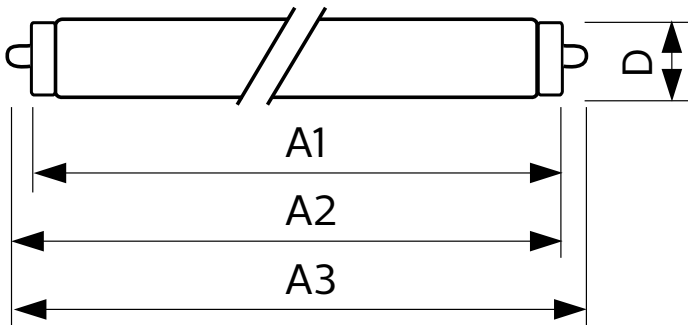

T8

30T8/COR/96-835/IF39/G/FA8 10/1

Our TLEDs are available in InstantFit (Type A / Type C) or MainsFit (Ballast bypass / Type B) versions. The InstantFit lamps work on a broad variety of ballasts and LED drivers. Only InstantFit has over 15,000 lamp & ballast combinations delivering even light output, energy savings and a long lifetime. Our MainsFit products feature a double-ended design, simplifying installation while a proprietary safety circuit minimizes a shock risk. Lamp sizes range from 2-foot to 8-foot and U-bend with a variety of lumen outputs.

Product data

General Information	
Base	FA8 [FA8]
EU RoHS compliant	Yes
Nominal Lifetime (Nom)	50000 h
Switching Cycle	50000X
Light Technical	
Color Code	835 [CCT of 3500K]
Beam Angle (Nom)	240 °
Initial lumen (Nom)	3950 lm
Correlated Color Temperature (Nom)	3500 K
Color Consistency	ANSI
Color Rendering Index (Nom)	80
LLMF At End Of Nominal Lifetime (Nom)	70 %
Operating and Electrical	
Input Frequency	35000-150000 Hz
Power (Rated) (Nom)	30 W
Lamp Current (Max)	350 mA
Lamp Current (Min)	100 mA

Starting Time (Nom)	0.5 s
Warm Up Time to 60% Light (Nom)	0.5 s
Power Factor (Nom)	0.9
Voltage (Nom)	200-500 V
Temperature	
T-Ambient (Max)	45 °C
T-Ambient (Min)	-20 °C
T-Storage (Max)	65 °C
T-Storage (Min)	-40 °C
T-Case Maximum (Nom)	45 °C
Controls and Dimming	
Dimmable	No
Mechanical and Housing	
Product Length	2400 mm
Approval and Application	
Energy Saving Product	Yes

Order code	533018
Numerator - Quantity Per Pack	1
Numerator - Packs per outer box	10
Material Nr. (12NC)	929001897204
Net Weight (Piece)	0.540 kg
Model Number	9290018972

Dimensional drawing

Product	D1	D2	A1	A2	A3
30T8/COR/96-835/IF39/G/FA8 10/1	25.5 mm	28 mm	2366.9 mm	2375.8 mm	2384.7 mm