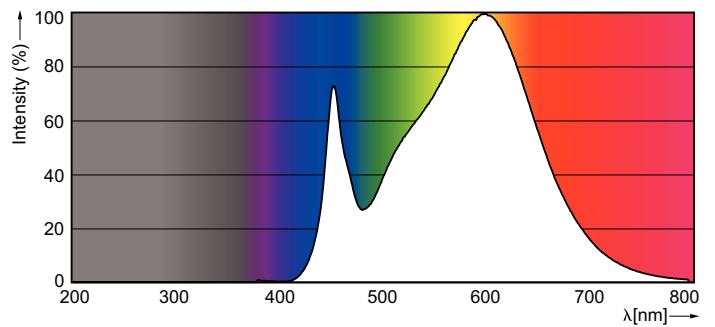

Product data

General Information	
Base	FA8 [FA8]
EU RoHS compliant	Yes
Nominal Lifetime (Nom)	50000 h
Switching Cycle	50000X
Light Technical	
Color Code	835 [CCT of 3500K]
Beam Angle (Nom)	240 °
Initial lumen (Nom)	3950 lm
Correlated Color Temperature (Nom)	3500 K
Color Consistency	ANSI
Color Rendering Index (Nom)	80
LLMF At End Of Nominal Lifetime (Nom)	70 %
Operating and Electrical	
Input Frequency	35000-150000 Hz
Power (Rated) (Nom)	30 W
Lamp Current (Max)	350 mA
Lamp Current (Min)	100 mA

TLED IF CorePro 8ft 3900lm FA8 3500K

Photometric data

30W FA8 830 3000K

30W FA8 835 3500K

Lifetime

30W FA8

30W FA8

30W FA8