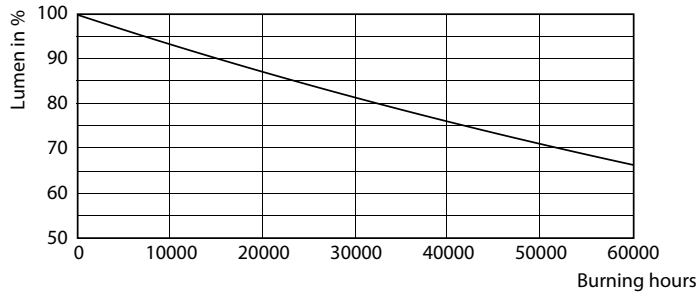

Product data

General Information	
Base	FA8 [FA8]
EU RoHS compliant	Yes
Nominal Lifetime (Nom)	50000 h
Switching Cycle	50000X
Light Technical	
Color Code	835 [CCT of 3500K]
Beam Angle (Nom)	240 °
Initial lumen (Nom)	3950 lm
Correlated Color Temperature (Nom)	3500 K
Color Consistency	ANSI
Color Rendering Index (Nom)	80
LLMF At End Of Nominal Lifetime (Nom)	70 %
Operating and Electrical	
Input Frequency	35000-150000 Hz
Power (Rated) (Nom)	30 W
Lamp Current (Max)	350 mA
Lamp Current (Min)	100 mA

TLED IF CorePro 8ft 3900lm FA8 3500K

Photometric data

30W FA8 830 3000K

30W FA8 835 3500K

Lifetime

30W FA8

30W FA8

30W FA8