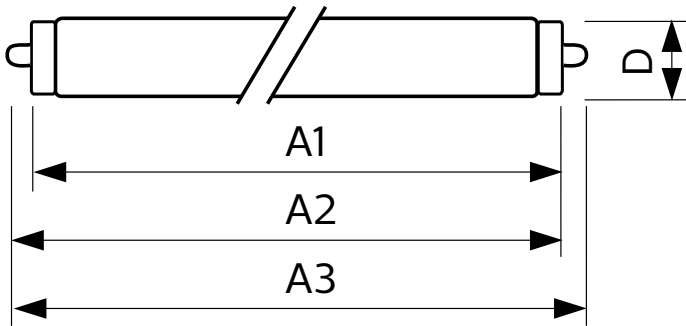

T8

Approval and Application

Energy Saving Product	Yes
Approbation Marks	UL certificate RoHS compliance DLC compliance
Energy Certifications	DLC Standard
DesignLights Consortium Qualified Product List	-

Product Data

XUCDM.COPY.Product.Title	30T8/COR/96-830/IF39/G/FA8 10/1

EAN/UPC - Product	046677533007
Order code	533000
Numerator - Quantity Per Pack	1
Numerator - Packs per outer box	10
Material Nr. (12NC)	929001897104
Net Weight (Piece)	0.540 kg
Model Number	9290018971

Dimensional drawing

TLED IF CorePro 8ft 3900lm FA8 3000K

Product	D1	D2	A1	A2	A3
30T8/COR/96-830/ IF39/G/FA8 10/1	25.5 mm	28 mm	2366.9 mm	2375.8 mm	2384.7 mm

Photometric data

30W FA8 830 3000K