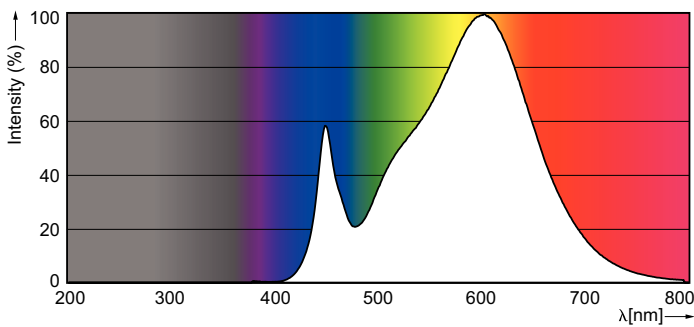

Product data

General Information	
Base	FA8 [FA8]
EU RoHS compliant	Yes
Nominal Lifetime (Nom)	50000 h
Switching Cycle	50000X
Light Technical	
Color Code	830 [CCT of 3000K]
Beam Angle (Nom)	240 °
Initial lumen (Nom)	3950 lm
Luminous Flux (Rated) (Nom)	3950 lm
Correlated Color Temperature (Nom)	3000 K
Color Consistency	ANSI
Color Rendering Index (Nom)	80
LLMF At End Of Nominal Lifetime (Nom)	70 %
Operating and Electrical	
Input Frequency	35000-150000 Hz
Power (Rated) (Nom)	30 W
Lamp Current (Max)	350 mA

Dimensional drawing

TLED IF CorePro 8ft 3900lm FA8 3000K

Product	D1	D2	A1	A2	A3
30T8/COR/96-830/ IF39/G/FA8 10/1	25.5 mm	28 mm	2366.9 mm	2375.8 mm	2384.7 mm

Photometric data

30W FA8 830 3000K

30W FA8 830 3000K