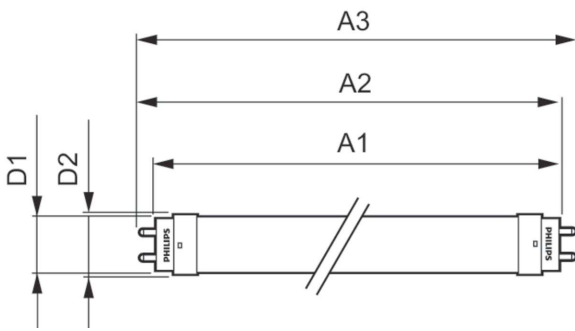

| Mechanical and Housing | |
|------------------------|-------|
| Product Length | 48 in |

Approval and Application

| | |
|-------------------------------|---|
| Energy Efficiency Label (EEL) | Not applicable |
| Energy Saving Product | Yes |
| Approbation Marks | UL certificate RoHS compliance DLC compliance |
| Energy Consumption kWh/1000 h | - kWh |
| Energy Certifications | DLC Standard |

Product Data

| | |
|--------------------|--------------------------------|
| Order product name | 12T8/PER/48-850/BB18/G 10/1 FB |
|--------------------|--------------------------------|

| | |
|---------------------------------|--------------|
| EAN/UPC - Product | 046677532703 |
| Order code | 532705 |
| Numerator - Quantity Per Pack | 1 |
| Numerator - Packs per outer box | 10 |
| Material Nr. (12NC) | 929001877104 |
| Net Weight (Piece) | 0.215 kg |
| Model Number | 9290018771 |

Dimensional drawing

Performance TypeB 1800lm 12W

| Product | D1 | D2 | A1 | A2 | A3 |
|--------------------------------|---------|-------|---------|---------|---------|
| 12T8/PER/48-850/BB18/G 10/1 FB | 25.7 mm | 28 mm | 1198 mm | 1205 mm | 1212 mm |