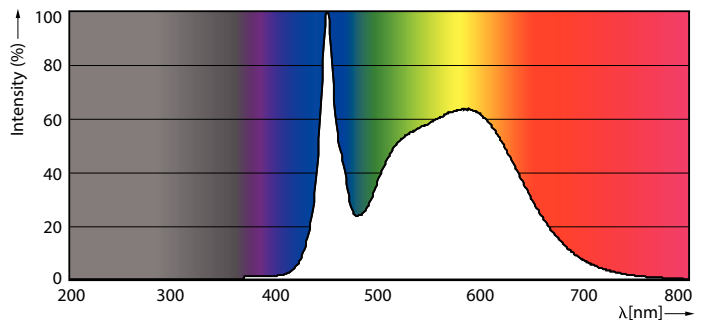

LEDtube PRO 12W G13 850 24D ND