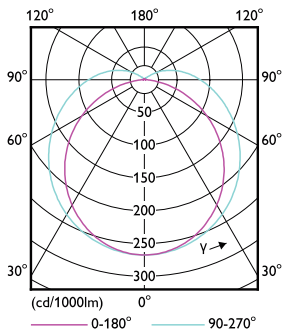

LEDtube PLC 13H 5W GX23-2 827 15D ND