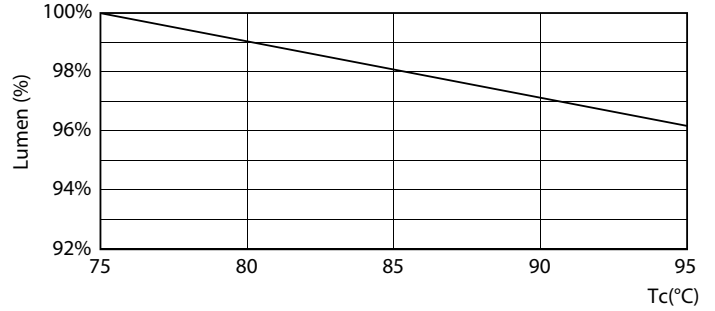

LEDtube PLC 13H 5.5W G24Q 827 15D ND

LED InstantFit Lamps

Lifetime