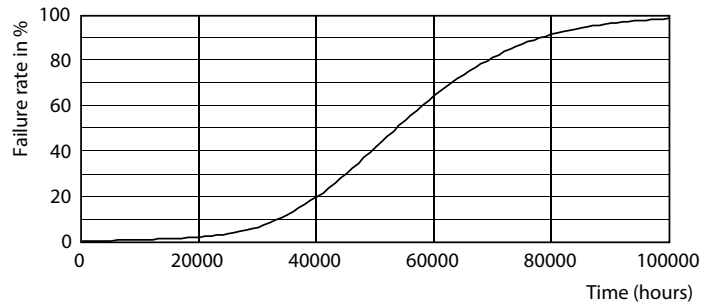

LEDtube PLC 13H 5W GX23-2 827 15D ND