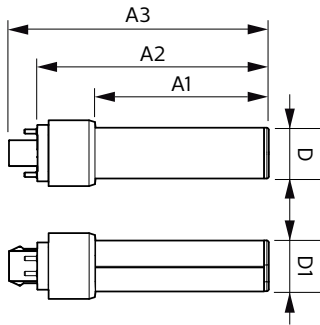

LED InstantFit Lamps

Material Nr. (12NC)	929001885304
Net Weight (Piece)	0.060 kg
Model Number	9290018853

Warnings and Safety

- Perform a visual inspection to ensure lamp holders (or sockets) are not damaged or loose. If the lamp holders (or sockets) are damaged, corroded, charred, blackened or loose, contact a qualified electrician for proper replacement.
- Please refer to the ballast compatibility guide located at www.philips.com/instantfit.

Dimensional drawing

Product	D	D1	A1	A2	A3
5.5PL-C/LED/13H/827/IF5/P/4P 20/1	27 mm	27 mm	91.5 mm	122.4 mm	137.4 mm

PLED PLC-H 5-13W 550lm 2700K G24q

Photometric data