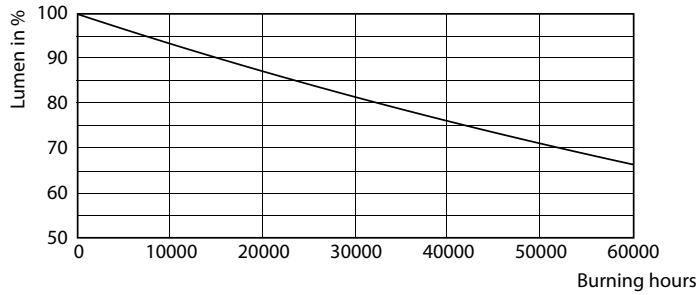

LEDtube PLC 13H 5W GX23-2 827 15D ND