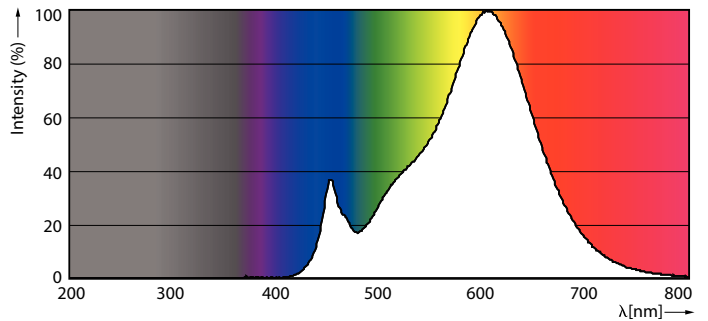

LEDtube PLC 13H 5.5W G24Q 827 15D ND