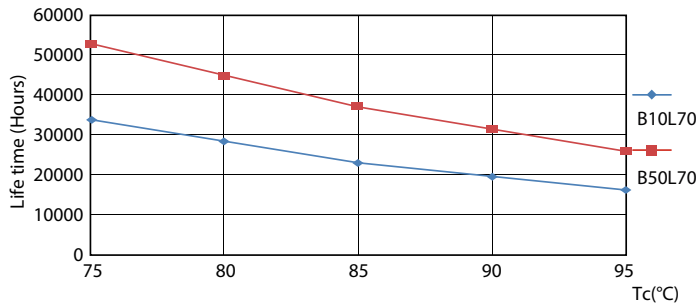

LEDtube PLC 13H 5.5W G24Q 827 15D ND

LEDtube PLC 13H 5.5W G24Q 827 15D ND