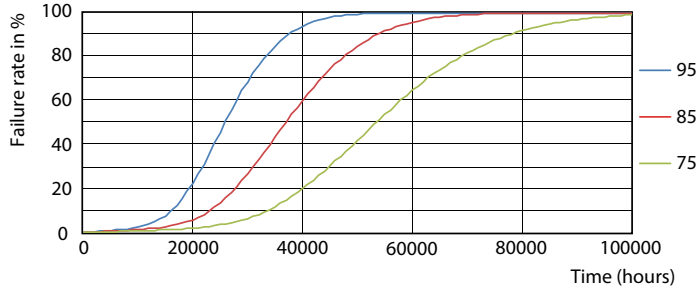

LED InstantFit Lamps

Lifetime