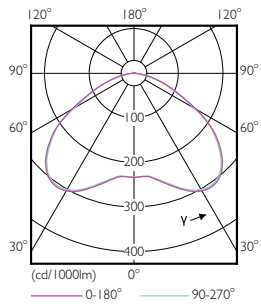

Photometric data

TrueForce LED Industrial and Retail WB

TrueForce LED Industrial and Retail 150HB 740 WB