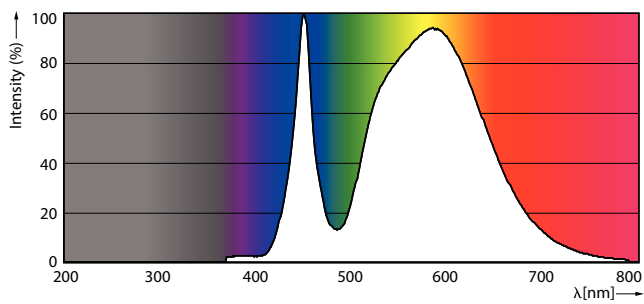

TrueForce LED Industrial and Retail 740