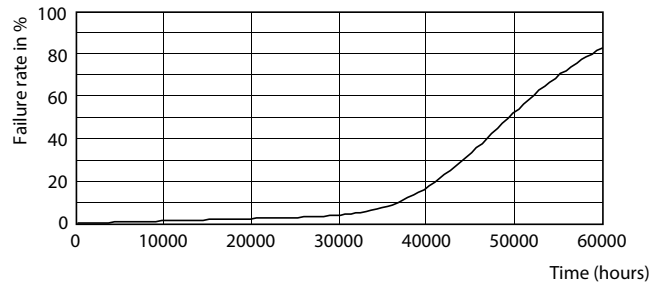

LED Highbay

Lifetime

LED TForce HB MV 120-100W E40 others 840 12D ND NB