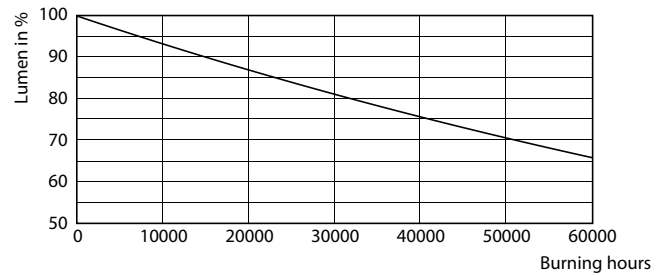

LED TForce HB MV 120-100W E40 others 840 12D ND NB