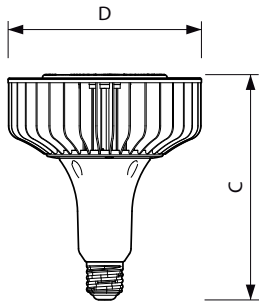

### Product data

General Information	
Cap-Base	EX39 [ Exclusionary Mogul Screw]
EU RoHS compliant	Yes
Nominal Lifetime (Nom)	50000 h
Switching Cycle	50000X
Technical Type	150-400W
Light Technical	
Color Code	740 [ CCT of 4000K]
Beam Angle (Nom)	130 °
Luminous Flux (Nom)	20000 lm
Color Designation	Cool White (CW)
Correlated Color Temperature (Nom)	4000 K
Luminous Efficacy (rated) (Nom)	133.00 lm/W
Color Consistency	<6
Color Rendering Index (Nom)	70
LLMF At End Of Nominal Lifetime (Nom)	70 %
Operating and Electrical	
Input Frequency	50 to 60 Hz
Power (Rated) (Nom)	150 W
Lamp Current (Nom)	1250 mA
Wattage Equivalent	400 W

Starting Time (Nom)	0.5 s
Warm Up Time to 60% Light (Nom)	0.5 s
UL Type	Type B - bypass the ballast
Power Factor (Nom)	0.9
Voltage (Nom)	120-277 V
Temperature	
T-Case Maximum (Nom)	80 °C
Controls and Dimming	
Dimmable	No
Approval and Application	
Energy Efficiency Label (EEL)	Not applicable
Energy Consumption kWh/1000 h	- kWh
Energy Certifications	DLC Standard
Product Data	
Order product name	150HB/LED/740/ND WB DL BB 2/1
EAN/UPC - Product	046677478162
Order code	478164
Numerator - Quantity Per Pack	1
Numerator - Packs per outer box	2

## Dimensional drawing

High Bay Mains 400W 4000K Down Light WB

Product	D	C
150HB/LED/740/ND WB DL BB 2/1	211 mm	252 mm