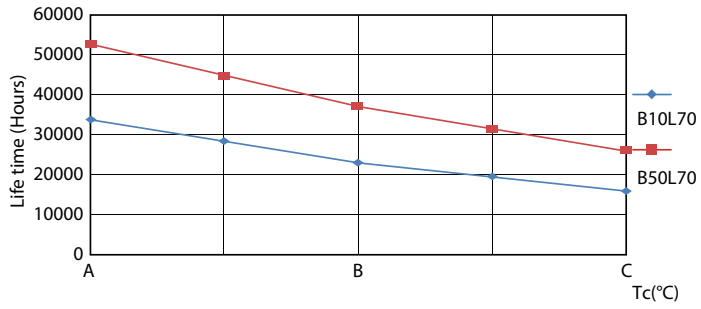

Photometric data

LEDtube G13 COR

Lifetime

LEDtube 50K-LED

LEDtube 50K FailureRate-LED

LEDtube 12,5W 50K LumenVsTc

LEDtube 50K-LMP

Lifetime