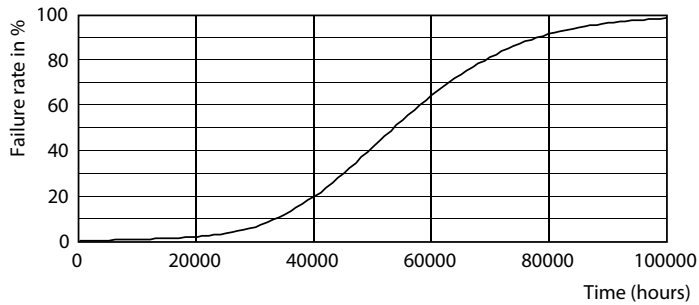

Photometric data

LEDtube G13 COR

Lifetime

LEDtube 50K-LED

LEDtube 50K FailureRate-LED

LEDtube 12,5W 50K LumenVsTc

LEDtube 50K-LMP

Lifetime