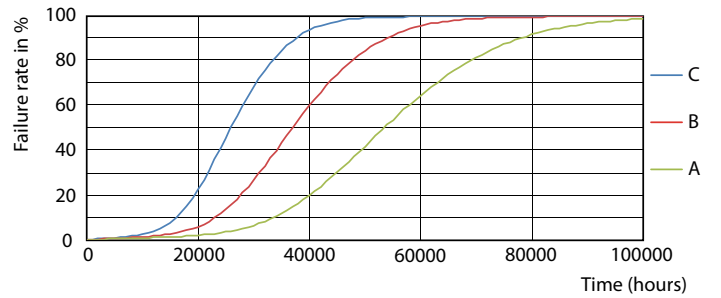

Photometric data

LEDtube G13 COR

Lifetime

LEDtube 50K-LED

LEDtube 50K FailureRate-LED

LEDtube 12,5W 50K LumenVsTc

LEDtube 50K-LMP

Lifetime