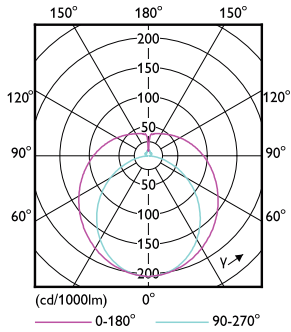

Dimensional drawing

TLED T8 120-277V 12.5-32W 1800lm 5000K

Product

12.5T8/COR/48-850/MF18/G 10/1

Photometric data

General Uniform Lighting
1 x TLED 12.5W G13 1800lm 850
Page 11

LEDtube 12,5W G13 1800lm 850

LEDtube G13 850 COR

Photometric data

LEDtube G13 COR

Lifetime

LEDtube 50K-LED

LEDtube 50K FailureRate-LED

LEDtube 12,5W 50K LumenVsTc

LEDtube 50K-LMP

Lifetime