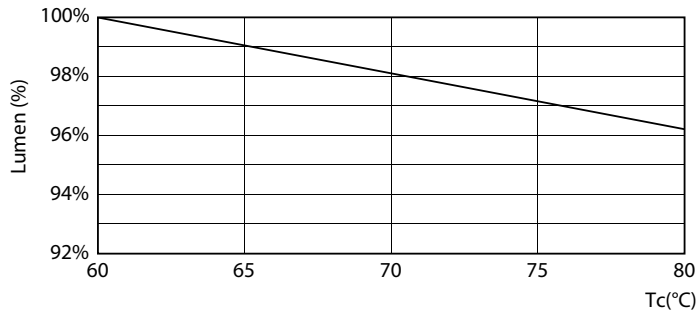

Photometric data

LEDtube G13 COR

Lifetime

LEDtube 50K-LED

LEDtube 50K FailureRate-LED

LEDtube 12,5W 50K LumenVsTc

LEDtube 50K-LMP

Lifetime