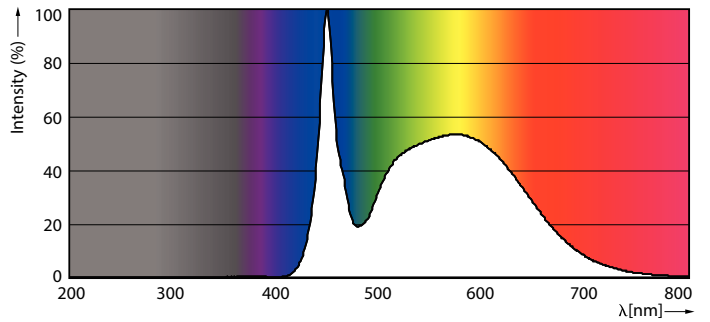

LEDtube G13 850 COR