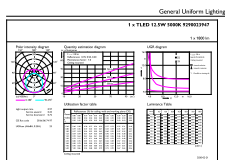

Photometric data

LEDtube 12,5W G13 1800lm 850