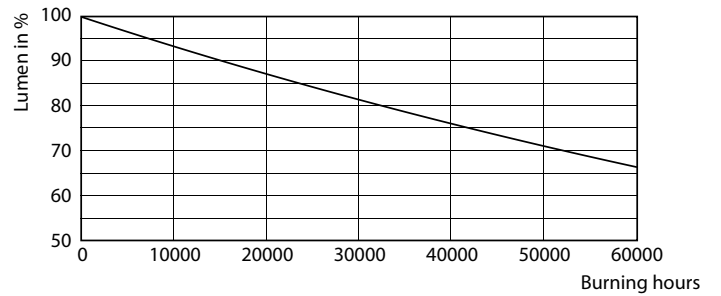

Photometric data

LEDtube G13 COR

Lifetime

LEDtube 50K-LED

LEDtube 50K FailureRate-LED

LEDtube 12,5W 50K LumenVsTc

LEDtube 50K-LMP

Lifetime