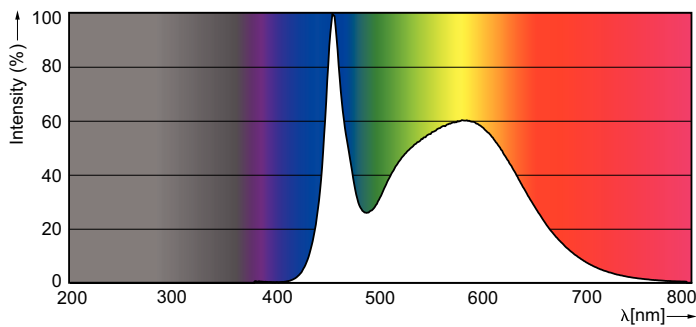

SDPO_MLEDGA_0067-Spectral Power distribution