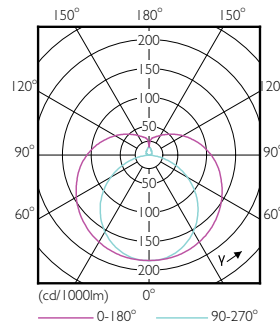

T5

Product Data

Order product name	14T5HE/46-850/IF21/G/DIM 10/1
EAN/UPC - Product	046677476526
Order code	476523
Numerator - Quantity Per Pack	1
Numerator - Packs per outer box	10

Material Nr. (12NC)	929001824204
Net Weight (Piece)	0.146 kg
Model Number	9290018242

Dimensional drawing

TLED 1200mm HFV16-28W 2100lm 5000K ND

Product	D1	D2	A1	A2	A3
14T5HE/46-850/IF21/G/DIM 10/1	15.3 mm	18.4 mm	1147.8 mm	1154.9 mm	1162 mm

Photometric data

LEDtube 14W G5 850 200D DIM IF21