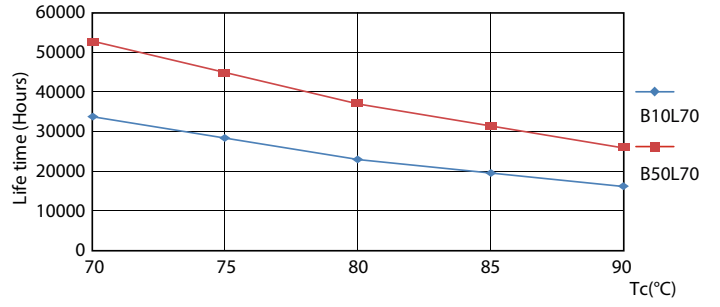

LEDtube 8-14W G5 830-850 200D DIM IF10-21