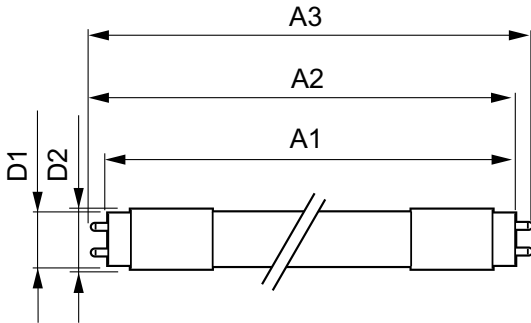

T5

14T5HE/46-850/IF21/G/DIM 10/1

Philips LED T5 InstantFit Lamps are an ideal energy saving choice for existing linear fluorescent fixtures.

Product data

General Information	
Base	G5 [G5]
EU RoHS compliant	Yes
Nominal Lifetime (Nom)	50000 h
Switching Cycle	50000X
Light Technical	
Color Code	850 [CCT of 5000K]
Beam Angle (Nom)	200 °
Initial lumen (Nom)	2100 lm
Color Designation	Daylight
Correlated Color Temperature (Nom)	5000 K
Luminous Efficacy (rated) (Nom)	150.00 lm/W
Color Consistency	<5
Color Rendering Index (Nom)	82
LLMF At End Of Nominal Lifetime (Nom)	70 %
Operating and Electrical	
Input Frequency	40000-110000 Hz
Power (Rated) (Nom)	14 W
Lamp Current (Max)	350 mA
Lamp Current (Min)	150 mA
Starting Time (Nom)	0.5 s
Warm Up Time to 60% Light (Nom)	0.5 s
UL Type	Type A - works on ballast

Power Factor (Nom)	0.9
Voltage (Nom)	70-105 V
Temperature	
T-Ambient (Max)	45 °C
T-Ambient (Min)	-20 °C
T-Storage (Max)	65 °C
T-Storage (Min)	-40 °C
T-Case Maximum (Nom)	70 °C
Controls and Dimming	
Dimmable	Yes
Mechanical and Housing	
Bulb Material	Glass
Product Length	48 in
Approval and Application	
Energy Efficiency Label (EEL)	Not applicable
Energy Saving Product	Yes
Approbation Marks	UL certificate RoHS compliance DLC compliance
Energy Consumption kWh/1000 h	- kWh
Energy Certifications	DLC Standard

T5

Product Data

Order product name	14T5HE/46-850/IF21/G/DIM 10/1
EAN/UPC - Product	046677476526
Order code	476523
Numerator - Quantity Per Pack	1
Numerator - Packs per outer box	10

Material Nr. (12NC)	929001824204
Net Weight (Piece)	0.146 kg
Model Number	9290018242

Dimensional drawing

TLED 1200mm HFV16-28W 2100lm 5000K ND

Product	D1	D2	A1	A2	A3
14T5HE/46-850/IF21/G/DIM 10/1	15.3 mm	18.4 mm	1147.8 mm	1154.9 mm	1162 mm

Photometric data

LEDtube 14W G5 850 200D DIM IF21