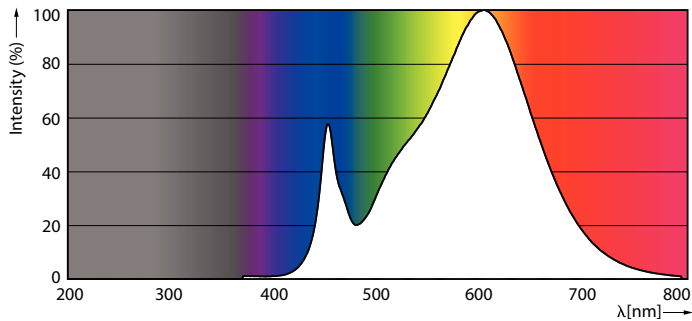

Photometric data

LEDtube PLC 400mm 16-5W 2G11 830 2000lm