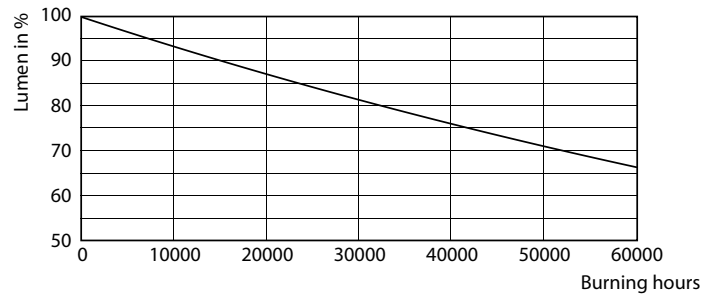

LEDtube 8-14W G5 830-850 200D DIM IF10-21