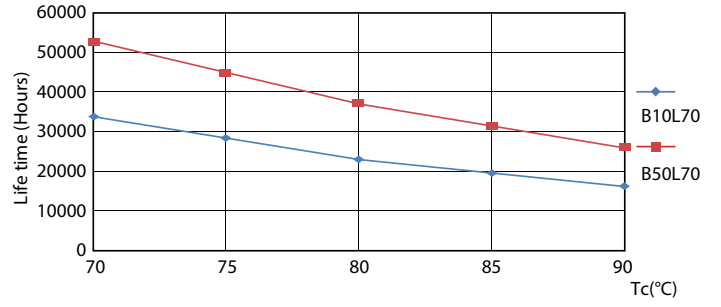

LEDtube 8-14W G5 830-850 200D DIM IF10-21