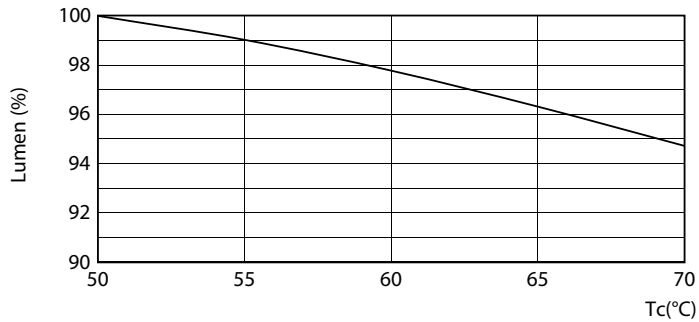

LEDtube 8-14W G5 830-850 200D DIM IF10-21