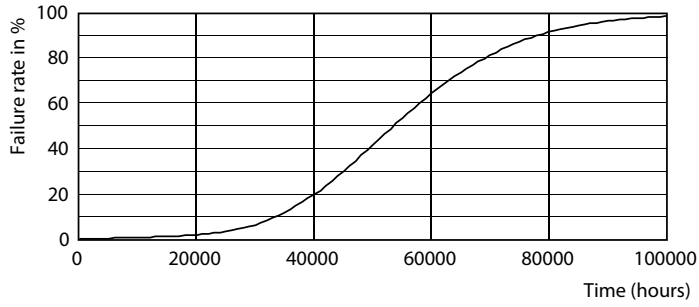

Lifetime

LEDtube 8-14W G5 830-850 200D DIM IF10-21