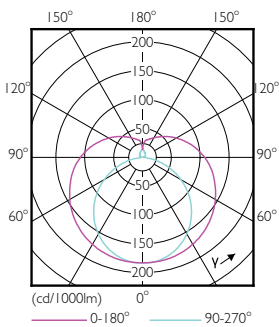

LEDtube 8W G5 830 200D DIM IF10