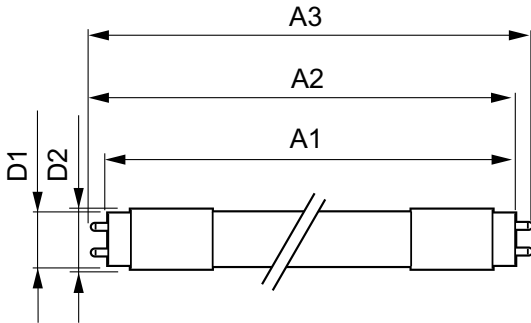

T5

14T5HE/46-830/IF20/G/DIM 10/1

Philips LED T5 InstantFit Lamps are an ideal energy saving choice for existing linear fluorescent fixtures.

Product data

General Information	
Base	G5 [G5]
EU RoHS compliant	Yes
Nominal Lifetime (Nom)	50000 h
Switching Cycle	50000X
Light Technical	
Color Code	830 [CCT of 3000K]
Beam Angle (Nom)	200 °
Initial lumen (Nom)	2000 lm
Color Designation	White (WH)
Correlated Color Temperature (Nom)	3000 K
Luminous Efficacy (rated) (Nom)	142.00 lm/W
Color Consistency	<6
Color Rendering Index (Nom)	82
LLMF At End Of Nominal Lifetime (Nom)	70 %
Operating and Electrical	
Input Frequency	40000-110000 Hz
Power (Rated) (Nom)	14 W
Lamp Current (Max)	350 mA
Lamp Current (Min)	150 mA
Starting Time (Nom)	0.5 s
Warm Up Time to 60% Light (Nom)	0.5 s
UL Type	Type A - works on ballast

Power Factor (Nom)	0.9
Voltage (Nom)	70-105 V
Temperature	
T-Ambient (Max)	45 °C
T-Ambient (Min)	-20 °C
T-Storage (Max)	65 °C
T-Storage (Min)	-40 °C
T-Case Maximum (Nom)	70 °C
Controls and Dimming	
Dimmable	Yes
Mechanical and Housing	
Bulb Material	Glass
Product Length	48 in
Approval and Application	
Energy Efficiency Label (EEL)	Not applicable
Energy Saving Product	Yes
Approbation Marks	UL certificate RoHS compliance
Energy Consumption kWh/1000 h	- kWh
Energy Certifications	DLC Standard

T5

Product Data

Order product name	14T5HE/46-830/IF20/G/DIM 10/1
EAN/UPC - Product	046677476496
Order code	476499
Numerator - Quantity Per Pack	1
Numerator - Packs per outer box	10

Material Nr. (12NC)	929001823904
Net Weight (Piece)	0.146 kg
Model Number	9290018239

Dimensional drawing

TLED 1200mm HFV16-28W 2100lm 3000K ND

Product	D1	D2	A1	A2	A3
14T5HE/46-830/ IF20/G/DIM 10/1	15.3 mm	18.4 mm	1147.8 mm	1154.9 mm	1162 mm

Photometric data

LEDtube PLC 400mm 16-5W 2G11 830 2000lm