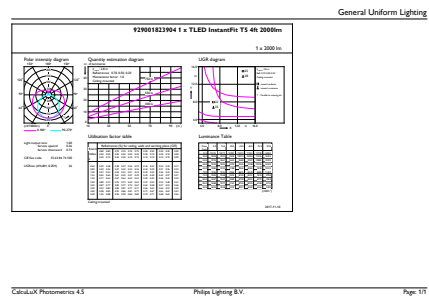

T5

14T5HE/46-830/IF20/G/DIM 10/1

Philips LED T5 InstantFit Lamps are an ideal energy saving choice for existing linear fluorescent fixtures.

Product data

General Information	
Base	G5 [G5]
EU RoHS compliant	Yes
Nominal Lifetime (Nom)	50000 h
Switching Cycle	50000X
Light Technical	
Color Code	830 [CCT of 3000K]
Beam Angle (Nom)	200 °
Initial lumen (Nom)	2000 lm
Color Designation	White (WH)
Correlated Color Temperature (Nom)	3000 K
Luminous Efficacy (rated) (Nom)	142.00 lm/W
Color Consistency	<6
Color Rendering Index (Nom)	82
LLMF At End Of Nominal Lifetime (Nom)	70 %
Operating and Electrical	
Input Frequency	40000-110000 Hz
Power (Rated) (Nom)	14 W
Lamp Current (Max)	350 mA
Lamp Current (Min)	150 mA
Starting Time (Nom)	0.5 s
Warm Up Time to 60% Light (Nom)	0.5 s
UL Type	Type A - works on ballast

Power Factor (Nom)	0.9
Voltage (Nom)	70-105 V
Temperature	
T-Ambient (Max)	45 °C
T-Ambient (Min)	-20 °C
T-Storage (Max)	65 °C
T-Storage (Min)	-40 °C
T-Case Maximum (Nom)	70 °C
Controls and Dimming	
Dimmable	Yes
Mechanical and Housing	
Bulb Material	Glass
Product Length	48 in
Approval and Application	
Energy Efficiency Label (EEL)	Not applicable
Energy Saving Product	Yes
Approbation Marks	UL certificate RoHS compliance
Energy Consumption kWh/1000 h	- kWh
Energy Certifications	DLC Standard

T5

Product Data

Order product name	14T5HE/46-830/IF20/G/DIM 10/1
EAN/UPC - Product	046677476496
Order code	476499
Numerator - Quantity Per Pack	1
Numerator - Packs per outer box	10

Material Nr. (12NC)	929001823904
Net Weight (Piece)	0.146 kg
Model Number	9290018239

Dimensional drawing

TLED 1200mm HFV16-28W 2100lm 3000K ND

Product	D1	D2	A1	A2	A3
14T5HE/46-830/ IF20/G/DIM 10/1	15.3 mm	18.4 mm	1147.8 mm	1154.9 mm	1162 mm

Photometric data

LEDtube PLC 400mm 16-5W 2G11 830 2000lm