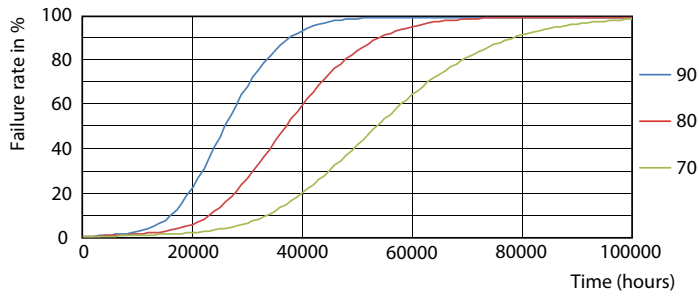

T5

14T5HE/46-830/IF20/G/DIM 10/1

Philips LED T5 InstantFit Lamps are an ideal energy saving choice for existing linear fluorescent fixtures.

Product data

General Information	
Base	G5 [G5]
EU RoHS compliant	Yes
Nominal Lifetime (Nom)	50000 h
Switching Cycle	50000X
Light Technical	
Color Code	830 [CCT of 3000K]
Beam Angle (Nom)	200 °
Initial lumen (Nom)	2000 lm
Color Designation	White (WH)
Correlated Color Temperature (Nom)	3000 K
Luminous Efficacy (rated) (Nom)	142.00 lm/W
Color Consistency	<6
Color Rendering Index (Nom)	82
LLMF At End Of Nominal Lifetime (Nom)	70 %
Operating and Electrical	
Input Frequency	40000-110000 Hz
Power (Rated) (Nom)	14 W
Lamp Current (Max)	350 mA
Lamp Current (Min)	150 mA
Starting Time (Nom)	0.5 s
Warm Up Time to 60% Light (Nom)	0.5 s
UL Type	Type A - works on ballast

LEDtube 14W G5 830 200D DIM IF20

LEDtube 8W G5 830 200D DIM IF10

Lifetime

LEDtube 8-14W G5 830-850 200D DIM IF10-21

LEDtube 8-14W G5 830-850 200D DIM IF10-21

LEDtube 8-14W G5 830-850 200D DIM IF10-21

LEDtube 8-14W G5 830-850 200D DIM IF10-21