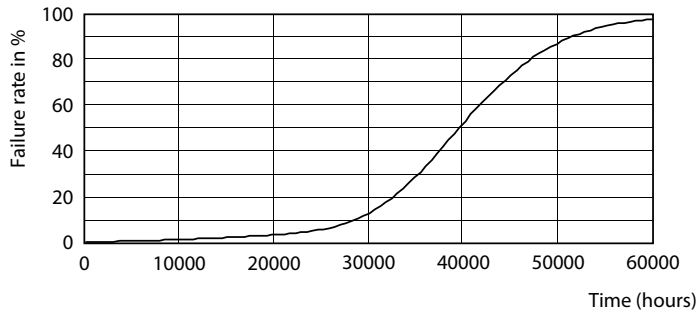

LED Urban TrueForce Lamps

Lifetime

HIB NAM Trueforce 38W E39 Clear 727 36D ND