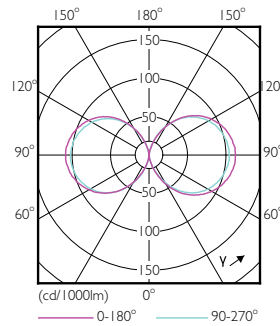

Product data

General Information	
Base	E39 [Single Contact Mogul Screw]
EU RoHS compliant	Yes
Nominal Lifetime (Nom)	50000 h
Switching Cycle	50000X
Technical Type	38-100W
Light Technical	
Color Code	740 [CCT of 4000K]
Beam Angle (Nom)	360 °
Initial lumen (Nom)	5000 lm
Color Designation	Cool White (CW)
Correlated Color Temperature (Nom)	4000 K
Luminous Efficacy (rated) (Nom)	60.00 lm/W
Color Consistency	ANSI 4000K
Color Rendering Index (Nom)	70
LLMF At End Of Nominal Lifetime (Nom)	70 %
Operating and Electrical	
Input Frequency	50 to 60 Hz

Power (Rated) (Nom)	38 W
Lamp Current (Nom)	320 mA
Wattage Equivalent	100 W
Starting Time (Nom)	0.5 s
Warm Up Time to 60% Light (Nom)	0.7 s
Power Factor (Nom)	0.9
Voltage (Nom)	120-277 V
Temperature	
T-Case Maximum (Nom)	70 °C
Controls and Dimming	
Dimmable	No
Mechanical and Housing	
Bulb Finish	Clear
Approval and Application	
Energy Efficiency Label (EEL)	Not applicable
Energy Consumption kWh/1000 h	- kWh

LED Urban TrueForce Lamps

Energy Certifications	DLC Standard
Product Data	
Order product name	38ED28/LED/740/ND 120-277V G2 CT 4/1
EAN/UPC - Product	046677476052
Order code	476051

Numerator - Quantity Per Pack	1
Numerator - Packs per outer box	4
Material Nr. (12NC)	929001818504
Net Weight (Piece)	0.880 kg

Dimensional drawing

HIB NAM Post top CT 5000lm 4000K

Product	D	C
38ED28/LED/740/ND 120-277V G2 CT 4/1	105 mm	245 mm

Photometric data

HIB NAM Trueforce 38W E39 Clear 740 36D ND

HIB NAM Trueforce 38W E39 Clear 727 36D ND