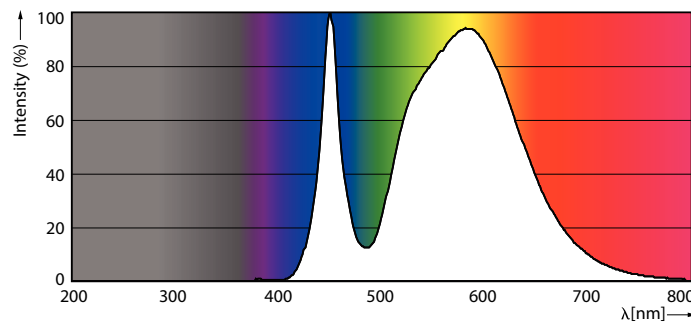

Product data

General Information	
Base	E39 [Single Contact Mogul Screw]
EU RoHS compliant	Yes
Nominal Lifetime (Nom)	50000 h
Switching Cycle	50000X
Technical Type	38-100W
Light Technical	
Color Code	740 [CCT of 4000K]
Beam Angle (Nom)	360 °
Initial lumen (Nom)	5000 lm
Color Designation	Cool White (CW)
Correlated Color Temperature (Nom)	4000 K
Luminous Efficacy (rated) (Nom)	60.00 lm/W
Color Consistency	ANSI 4000K
Color Rendering Index (Nom)	70
LLMF At End Of Nominal Lifetime (Nom)	70 %
Operating and Electrical	
Input Frequency	50 to 60 Hz

Dimensional drawing

HIB NAM Post top CT 5000lm 4000K

Product	D	C
38ED28/LED/740/ND 120-277V G2 CT 4/1	105 mm	245 mm

Photometric data

HIB NAM Trueforce 38W E39 Clear 740 36D ND

HIB NAM Trueforce 38W E39 Clear 727 36D ND