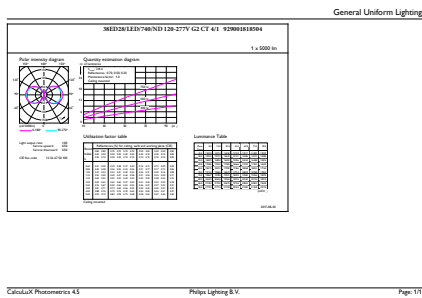

Product data

General Information	
Base	E39 [Single Contact Mogul Screw]
EU RoHS compliant	Yes
Nominal Lifetime (Nom)	50000 h
Switching Cycle	50000X
Technical Type	38-100W
Light Technical	
Color Code	740 [CCT of 4000K]
Beam Angle (Nom)	360 °
Initial lumen (Nom)	5000 lm
Color Designation	Cool White (CW)
Correlated Color Temperature (Nom)	4000 K
Luminous Efficacy (rated) (Nom)	60.00 lm/W
Color Consistency	ANSI 4000K
Color Rendering Index (Nom)	70
LLMF At End Of Nominal Lifetime (Nom)	70 %
Operating and Electrical	
Input Frequency	50 to 60 Hz

LED Urban TrueForce Lamps

Energy Certifications	DLC Standard
Product Data	
Order product name	38ED28/LED/740/ND 120-277V G2 CT 4/1
EAN/UPC - Product	046677476052
Order code	476051

Numerator - Quantity Per Pack	1
Numerator - Packs per outer box	4
Material Nr. (12NC)	929001818504
Net Weight (Piece)	0.880 kg

Dimensional drawing

HIB NAM Post top CT 5000lm 4000K

Product	D	C
38ED28/LED/740/ND 120-277V G2 CT 4/1	105 mm	245 mm

Photometric data

HIB NAM Trueforce 38W E39 Clear 740 36D ND

HIB NAM Trueforce 38W E39 Clear 727 36D ND