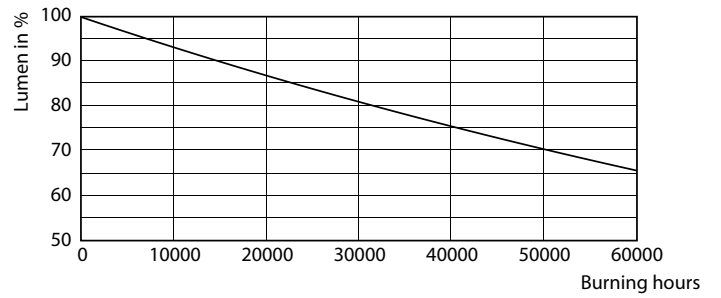

HIB NAM Trueforce 38W E39 Clear 727 36D ND