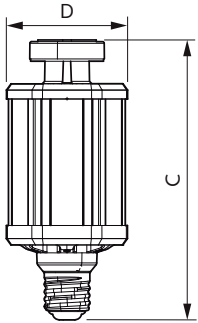

Product data

General Information	
Base	E39 [Single Contact Mogul Screw]
EU RoHS compliant	Yes
Nominal Lifetime (Nom)	50000 h
Switching Cycle	50000X
Technical Type	38-100W
Light Technical	
Color Code	740 [CCT of 4000K]
Beam Angle (Nom)	360 °
Initial lumen (Nom)	5000 lm
Color Designation	Cool White (CW)
Correlated Color Temperature (Nom)	4000 K
Luminous Efficacy (rated) (Nom)	60.00 lm/W
Color Consistency	ANSI 4000K
Color Rendering Index (Nom)	70
LLMF At End Of Nominal Lifetime (Nom)	70 %
Operating and Electrical	
Input Frequency	50 to 60 Hz

Power (Rated) (Nom)	38 W
Lamp Current (Nom)	320 mA
Wattage Equivalent	100 W
Starting Time (Nom)	0.5 s
Warm Up Time to 60% Light (Nom)	0.7 s
Power Factor (Nom)	0.9
Voltage (Nom)	120-277 V
Temperature	
T-Case Maximum (Nom)	70 °C
Controls and Dimming	
Dimmable	No
Mechanical and Housing	
Bulb Finish	Clear
Approval and Application	
Energy Efficiency Label (EEL)	Not applicable
Energy Consumption kWh/1000 h	- kWh

Dimensional drawing

HIB NAM Post top CT 5000lm 4000K

Product	D	C
38ED28/LED/740/ND 120-277V G2 CT 4/1	105 mm	245 mm

Photometric data

HIB NAM Trueforce 38W E39 Clear 740 36D ND

HIB NAM Trueforce 38W E39 Clear 727 36D ND