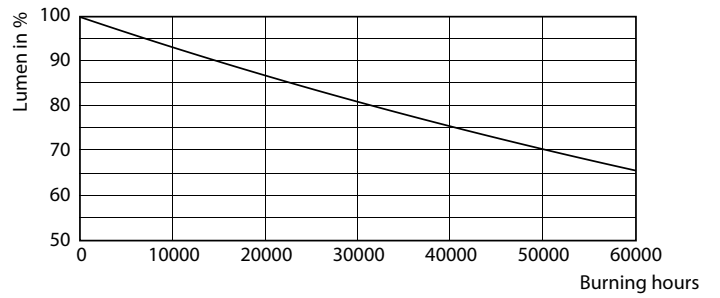

LED Urban TrueForce Lamps

Lifetime

HIB NAM Trueforce 38W E39 Clear 727 36D ND

HIB NAM Trueforce 38W E39 Clear 727 36D ND