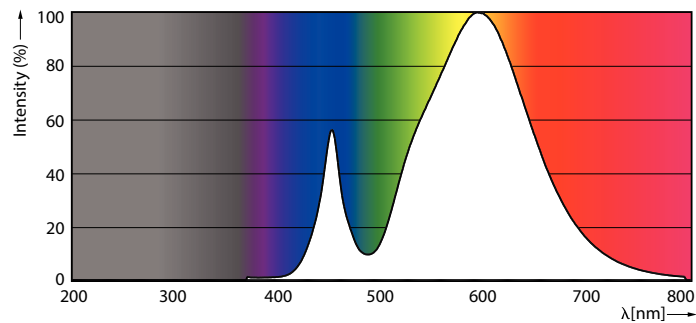

Photometric data

High Intensity 40W E39 ED-28 Clear 3000K