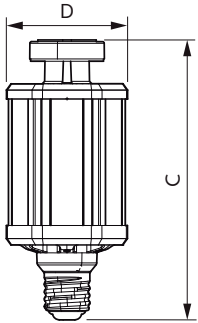

### Product data

General Information	
Base	E39 [ Single Contact Mogul Screw]
EU RoHS compliant	Yes
Nominal Lifetime (Nom)	50000 h
Switching Cycle	50000X
Technical Type	38-100W
Light Technical	
Color Code	730 [ CCT of 3000K]
Beam Angle (Nom)	360 °
Initial lumen (Nom)	5000 lm
Color Designation	White (WH)
Correlated Color Temperature (Nom)	3000 K
Luminous Efficacy (rated) (Nom)	60.00 lm/W
Color Consistency	ANSI 3000K
Color Rendering Index (Nom)	70
LLMF At End Of Nominal Lifetime (Nom)	70 %
Operating and Electrical	
Input Frequency	50 to 60 Hz

Power (Rated) (Nom)	38 W
Lamp Current (Nom)	320 mA
Wattage Equivalent	100 W
Starting Time (Nom)	0.5 s
Warm Up Time to 60% Light (Nom)	0.6 s
Power Factor (Nom)	0.9
Voltage (Nom)	120-277 V
Temperature	
T-Case Maximum (Nom)	70 °C
Controls and Dimming	
Dimmable	No
Mechanical and Housing	
Bulb Finish	Clear
Approval and Application	
Energy Efficiency Label (EEL)	Not applicable
Energy Consumption kWh/1000 h	- kWh

## Dimensional drawing

HIB NAM Post top CT 5000lm 3000K

Product	D	C
38ED28/LED/730/ND 120-277V G2 CT 4/1	105 mm	245 mm