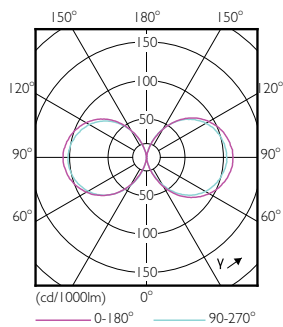

### Product data

General Information	
Base	E39 [ Single Contact Mogul Screw]
EU RoHS compliant	Yes
Nominal Lifetime (Nom)	50000 h
Switching Cycle	50000X
Technical Type	38-100W
Light Technical	
Color Code	730 [ CCT of 3000K]
Beam Angle (Nom)	360 °
Initial lumen (Nom)	5000 lm
Color Designation	White (WH)
Correlated Color Temperature (Nom)	3000 K
Luminous Efficacy (rated) (Nom)	60.00 lm/W
Color Consistency	ANSI 3000K
Color Rendering Index (Nom)	70
LLMF At End Of Nominal Lifetime (Nom)	70 %
Operating and Electrical	
Input Frequency	50 to 60 Hz

## Dimensional drawing

HIB NAM Post top CT 5000lm 3000K

Product	D	C
38ED28/LED/730/ND 120-277V G2 CT 4/1	105 mm	245 mm

## Photometric data

High Intensity 40W E39 ED-28 Clear 3000K

HIB NAM Trueforce 38W E39 Clear 730 36D ND

HIB NAM Trueforce 38W E39 Clear 727 36D ND