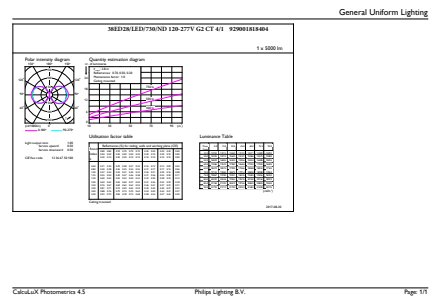

HIB NAM Trueforce 38W E39 Clear 730 36D ND