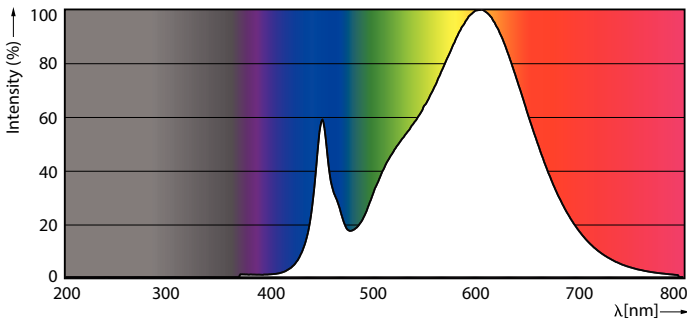

Photometric data

LEDtube 600mm 8W G5 830 1000lm