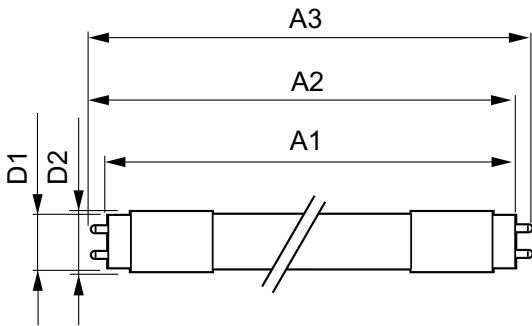

MasterConnect LEDtube InstantFit T8

Controls and Dimming

Dimmable	Wireless Dim

Mechanical and Housing

Product Length	600 mm

Approval and Application

Energy Saving Product	Yes
Approbation Marks	UL certificate RoHS compliance

Product Data

Order product name	8T8 LED/24-3000 IF EasySmart IPK

EAN/UPC - Product	046677474058
Order code	474056
Numerator - Quantity Per Pack	1
Numerator - Packs per outer box	10
Material Nr. (12NC)	929001398404
Net Weight (Piece)	0.090 kg
Model Number	9290013984

Dimensional drawing

TLED SMART 2ft HF 8-18W 950lm 3000K

Product	D1	D2	A1	A2	A3
8T8 LED/24-3000 IF EasySmart IPK	25.6 mm	27.8 mm	588.6 mm	595.7 mm	602.8 mm