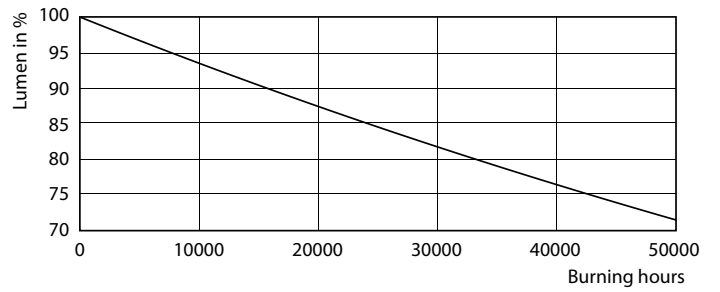

LEDtube 10W G13 827-850 IF 1PK