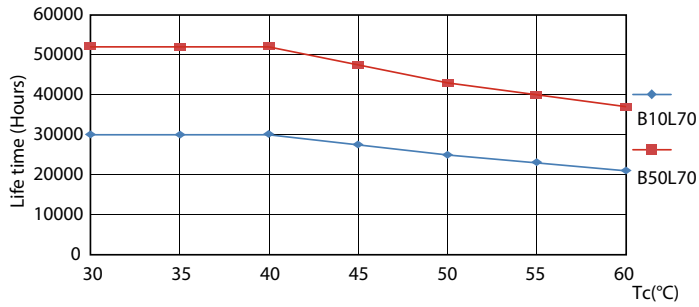

MasterClass LEDtube InstantFit T8

Lifetime

LEDtube 10W G13 827-850 IF 1PK