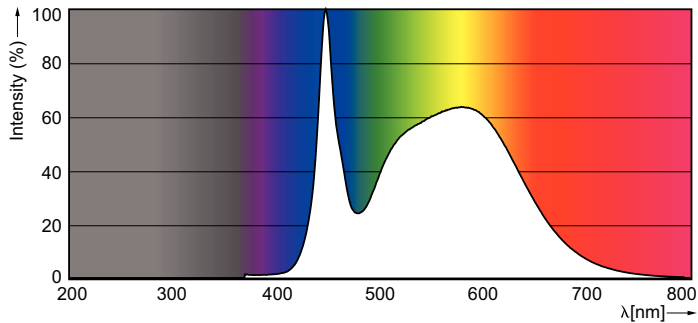

Product	D1	D2	A1	A2	A3
10T8 LED/48-5000 IF 1PK	25.7 mm	26.3 mm	1198.1 mm	1205.2 mm	1212.3 mm
10/1					

Photometric data

Calculux Photometrics 4.3 Philips Lighting B.V. Page 1/1

LEDtube 10W G13 827 IF 1PK