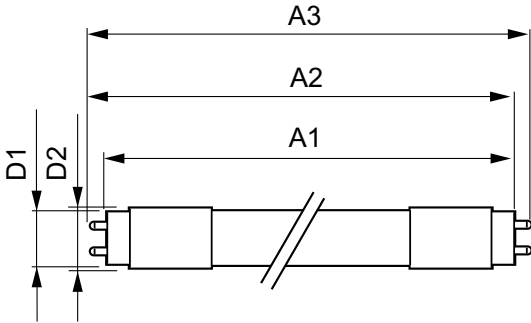

EAN/UPC - Product	046677474003
Order code	474007
Numerator - Quantity Per Pack	1
Numerator - Packs per outer box	10

Material Nr. (12NC)	929001397504
Net Weight (Piece)	0.230 kg

Dimensional drawing

TLED 1200mm 120V 10-32W 1600lm 5000K G13