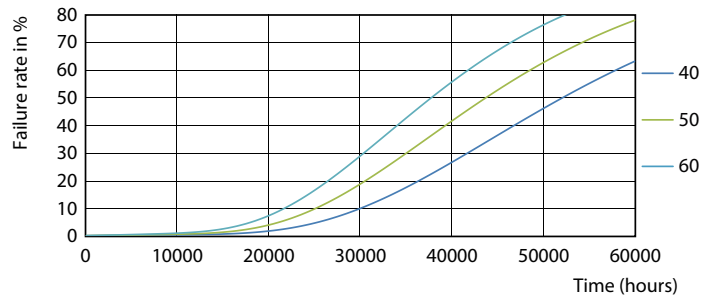

MasterClass LEDtube InstantFit T8

Lifetime

LEDtube 10W G13 827-850 IF 1PK