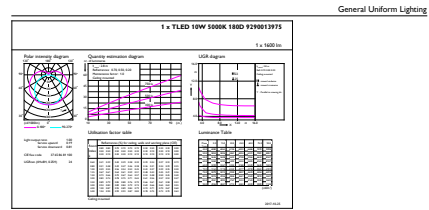

Photometric data

Calculux Photometrics 4.3 Philips Lighting B.V. Page 1/1