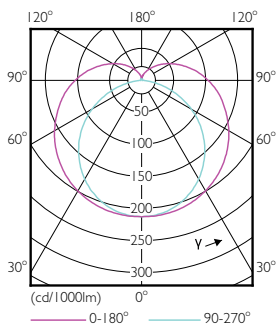

EAN/UPC - Product	046677474003
Order code	474007
Numerator - Quantity Per Pack	1
Numerator - Packs per outer box	10

Material Nr. (12NC)	929001397504
Net Weight (Piece)	0.230 kg

Dimensional drawing

TLED 1200mm 120V 10-32W 1600lm 5000K G13

Product	D1	D2	A1	A2	A3
10T8 LED/48-5000 IF 1PK	25.7 mm	26.3 mm	1198.1 mm	1205.2 mm	1212.3 mm
10/1					

Photometric data

Calculux Photometrics 4.3 Philips Lighting B.V. Page 1/1

LEDtube 10W G13 827 IF 1PK