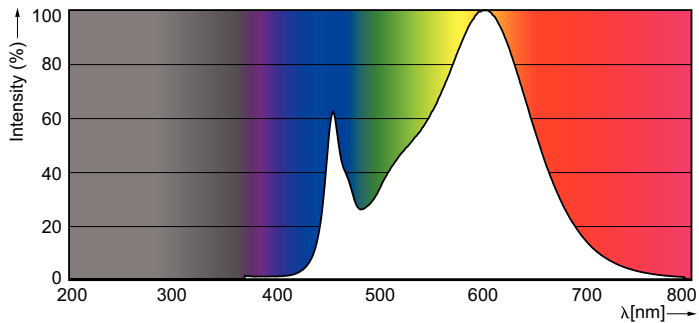

Photometric data

LEDtube 10W G13 827 IF 1PK