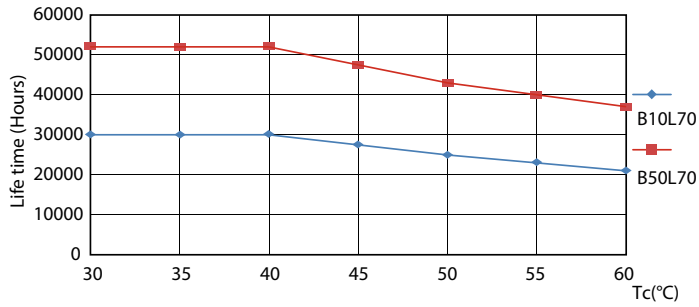

LED InstantFit Lamps

Lifetime

LEDtube 10W G13 827-850 IF 1PK