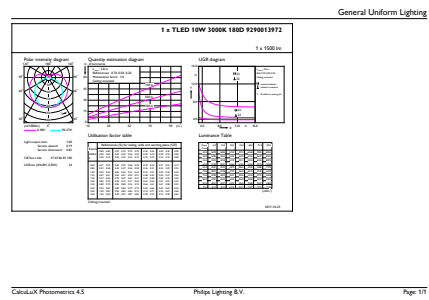

Dimensional drawing

TLED 1200mm 120V 10-32W 1500lm 3000K G13

Product	D1	D2	A1	A2	A3
10T8 LED/48-3000 IF 1PK	25.7 mm	26.3 mm	1198.1 mm	1205.2 mm	1212.3 mm
10/1					

Photometric data

LEDtube 10W G13 827 IF 1PK