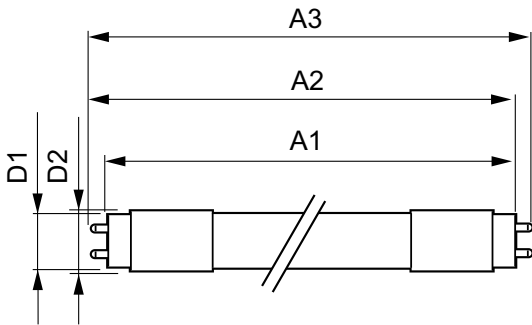

Approval and Application	
Energy Saving Product	Yes
Approbation Marks	UL certificate RoHS compliance

Product Data	
Order product name	10T8 LED/48-3000 IF 1PK 10/1
EAN/UPC - Product	046677473976
Order code	473974
Numerator - Quantity Per Pack	1
Numerator - Packs per outer box	10
Material Nr. (12NC)	929001397204
Net Weight (Piece)	0.230 kg

Dimensional drawing

TLED 1200mm 120V 10-32W 1500lm 3000K G13

Product	D1	D2	A1	A2	A3
10T8 LED/48-3000 IF 1PK	25.7 mm	26.3 mm	1198.1 mm	1205.2 mm	1212.3 mm
10/1					

Photometric data

LEDtube 10W G13 827 IF 1PK