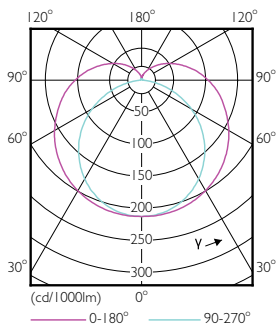

Dimensional drawing

TLED 1200mm 120V 10-32W 1500lm 3000K G13

Product	D1	D2	A1	A2	A3
10T8 LED/48-3000 IF 1PK	25.7 mm	26.3 mm	1198.1 mm	1205.2 mm	1212.3 mm
10/1					

Photometric data

LEDtube 10W G13 827 IF 1PK