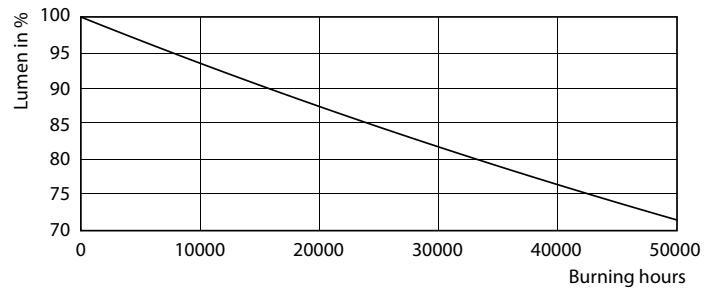

LEDtube 10W G13 827-850 IF 1PK