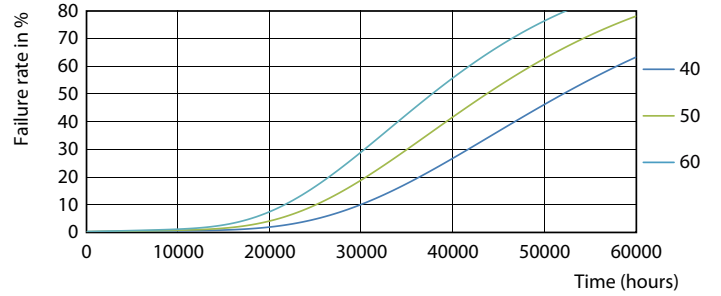

LED InstantFit Lamps

Lifetime

LEDtube 10W G13 827-850 IF 1PK