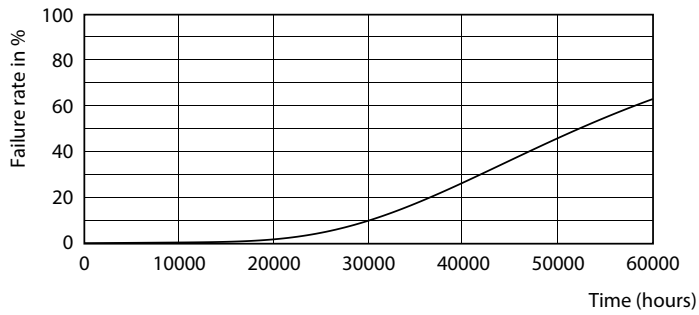

LEDtube 10W G13 827-850 IF 1PK