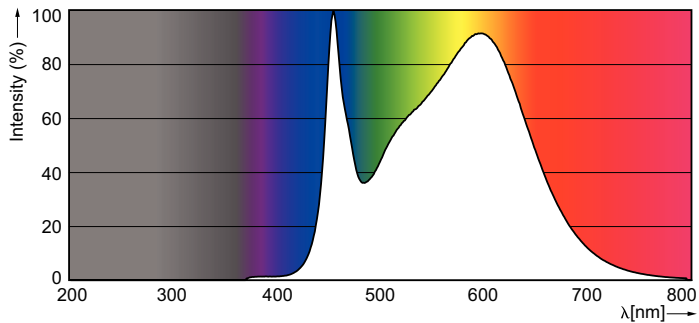

Photometric data

LEDtube 13W G13 830-850 IF DIM