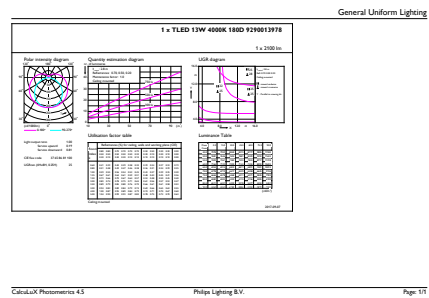

Dimensional drawing

TLED 1200mm 120V 13-32W 2100lm 4000K G13

Product	D1	D2	A1	A2	A3
13T8 LED/48-4000 IF DIM	25.7 mm	26.3 mm	1198.1 mm	1205.2 mm	1212.3 mm
1PK 10/1					

Photometric data

LEDtube 13W G13 830-850 IF DIM