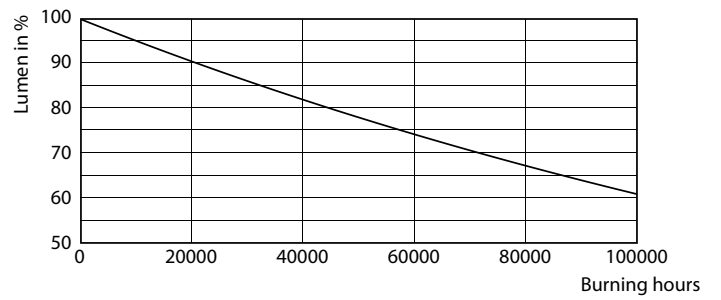

LEDtube 13W G13 830-850 IF DIM