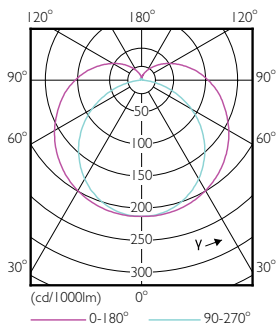

Dimensional drawing

TLED 1200mm 120V 13-32W 2100lm 4000K G13

Product	D1	D2	A1	A2	A3
13T8 LED/48-4000 IF DIM	25.7 mm	26.3 mm	1198.1 mm	1205.2 mm	1212.3 mm
1PK 10/1					

Photometric data

LEDtube 13W G13 830-850 IF DIM