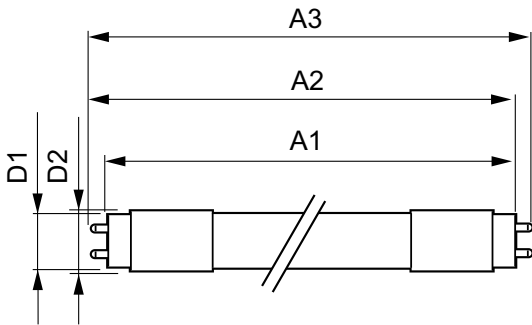

LED InstantFit Lamps

13T8 LED/48-4000 IF DIM 1PK 10/1

Philips LED T8 InstantFit Lamps are an ideal energy saving choice for existing linear fluorescent fixtures.

Product data

General Information		Temperature	
Cap-Base	G13 [Medium Bi-Pin Fluorescent]	T-Ambient (Max)	45 °C
Nominal Lifetime (Nom)	70000 h	T-Ambient (Min)	-20 °C
Switching Cycle	50000X	T-Storage (Max)	65 °C
B50L70	70000 h	T-Storage (Min)	-40 °C
		T-Case Maximum (Nom)	50 °C
Light Technical		Controls and Dimming	
Color Code	841 [CCT of 4100K (841)]	Dimmable	Yes
Initial lumen (Nom)	2100 lm		
Luminous Flux (Rated) (Nom)	2100 lm	Mechanical and Housing	
Correlated Color Temperature (Nom)	4000 K	Product Length	1200 mm
Color Consistency	<6		
Color Rendering Index (Nom)	82	Approval and Application	
LLMF At End Of Nominal Lifetime (Nom)	70 %	Energy Saving Product	Yes
		Approbation Marks	UL certificate RoHS compliance DLC compliance
Operating and Electrical		Product Data	
Input Frequency	20000-120000 Hz	Order product name	13T8 LED/48-4000 IF DIM 1PK 10/1
Power (Rated) (Nom)	13 W	EAN/UPC - Product	046677473945
Lamp Current (Max)	400 mA	Order code	473942
Lamp Current (Min)	130 mA	Numerator - Quantity Per Pack	1
Starting Time (Nom)	0.5 s	Numerator - Packs per outer box	10
Warm Up Time to 60% Light (Nom)	0.5 s	Material Nr. (12NC)	929001397804
Power Factor (Nom)	0.9	Net Weight (Piece)	0.230 kg
Voltage (Nom)	120-277V; 347 V		

Dimensional drawing

TLED 1200mm 120V 13-32W 2100lm 4000K G13

Product	D1	D2	A1	A2	A3
13T8 LED/48-4000 IF DIM	25.7 mm	26.3 mm	1198.1 mm	1205.2 mm	1212.3 mm
1PK 10/1					

Photometric data

LEDtube 13W G13 830-850 IF DIM