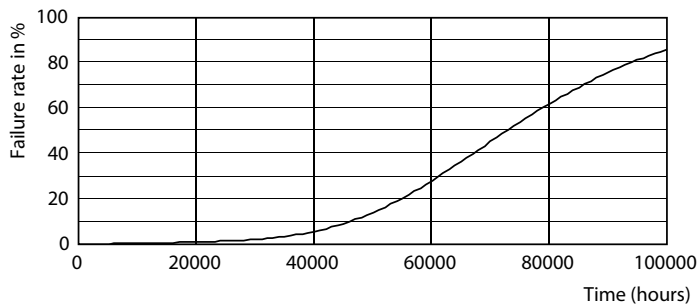

LEDtube 13W G13 830-850 IF DIM