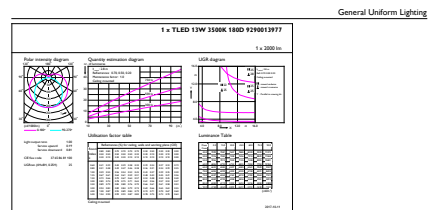

Dimensional drawing

TLED 1200mm 120V 13-32W 2000lm 3500K G13

Product	D1	D2	A1	A2	A3
13T8 LED/48-3500 IF DIM	25.7 mm	26.3 mm	1198.1 mm	1205.2 mm	1212.3 mm
1PK 10/1					

Photometric data

CalcData Photometrics 4.3 Philips Lighting B.V. Page 1/1