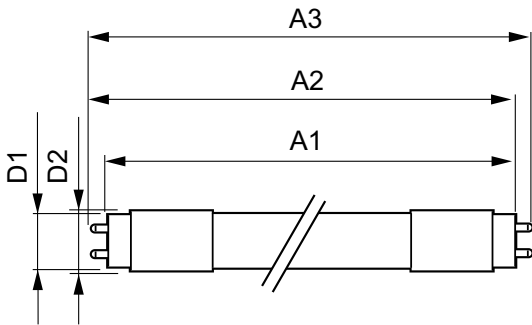

LED InstantFit Lamps

13T8 LED/48-3500 IF DIM 1PK 10/1

Philips LED T8 InstantFit Lamps are an ideal energy saving choice for existing linear fluorescent fixtures.

Product data

General Information	
Cap-Base	G13 [Medium Bi-Pin Fluorescent]
Nominal Lifetime (Nom)	70000 h
Switching Cycle	50000X
B50L70	70000 h
Light Technical	
Color Code	835 [CCT of 3500K]
Initial lumen (Nom)	2000 lm
Luminous Flux (Rated) (Nom)	2000 lm
Correlated Color Temperature (Nom)	3500 K
Color Consistency	<6
Color Rendering Index (Nom)	82
LLMF At End Of Nominal Lifetime (Nom)	70 %
Operating and Electrical	
Input Frequency	20000-120000 Hz
Power (Rated) (Nom)	13 W
Lamp Current (Max)	400 mA
Lamp Current (Min)	130 mA
Starting Time (Nom)	0.5 s
Warm Up Time to 60% Light (Nom)	0.5 s
Power Factor (Nom)	0.9
Voltage (Nom)	120-277V; 347 V

Temperature	
T-Ambient (Max)	45 °C
T-Ambient (Min)	-20 °C
T-Storage (Max)	65 °C
T-Storage (Min)	-40 °C
T-Case Maximum (Nom)	50 °C
Controls and Dimming	
Dimmable	Yes
Mechanical and Housing	
Product Length	1200 mm
Approval and Application	
Energy Saving Product	Yes
Approbation Marks	UL certificate RoHS compliance DLC compliance
Product Data	
Order product name	13T8 LED/48-3500 IF DIM 1PK 10/1
EAN/UPC - Product	046677473938
Order code	473934
Numerator - Quantity Per Pack	1
Numerator - Packs per outer box	10
Material Nr. (12NC)	929001397704
Net Weight (Piece)	0.230 kg

Dimensional drawing

TLED 1200mm 120V 13-32W 2000lm 3500K G13

Product	D1	D2	A1	A2	A3
13T8 LED/48-3500 IF DIM	25.7 mm	26.3 mm	1198.1 mm	1205.2 mm	1212.3 mm
1PK 10/1					

Photometric data

CalcData Photometrics 4.3 Philips Lighting B.V. Page 1/1