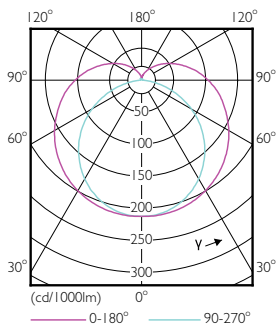

Dimensional drawing

TLED 1200mm 120V 13-32W 2000lm 3500K G13

Product	D1	D2	A1	A2	A3
13T8 LED/48-3500 IF DIM	25.7 mm	26.3 mm	1198.1 mm	1205.2 mm	1212.3 mm
1PK 10/1					

Photometric data

CalcData Photometrics 4.3 Philips Lighting B.V. Page 1/1