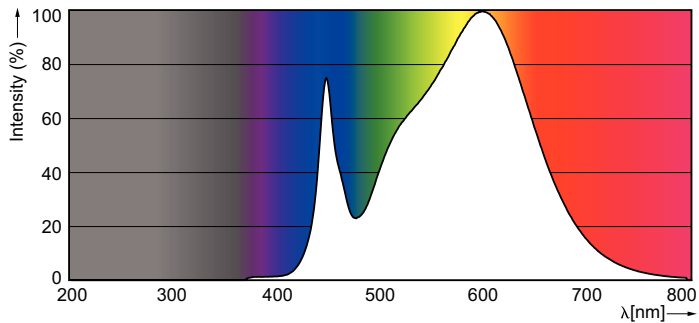

Photometric data

CalcData Photometrics 4.3 Philips Lighting B.V. Page 1/1