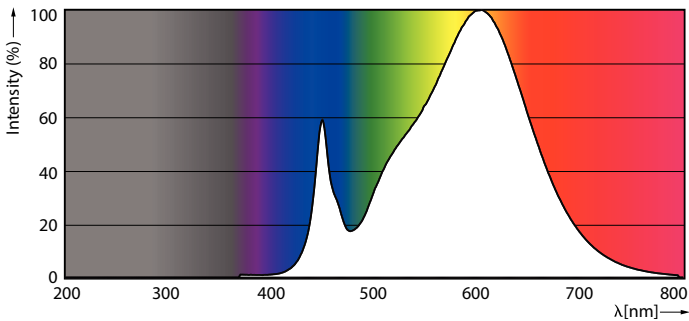

Photometric data

LEDtube 600mm 8W G5 830 1000lm