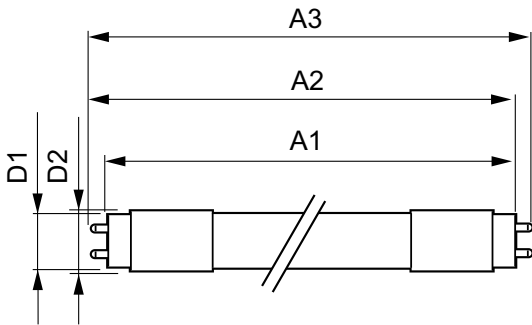

LED InstantFit Lamps

Model Number 9290013976

Warnings and Safety

- Perform a visual inspection to ensure lamp holders (or sockets) are not damaged or loose. If the lamp holders (or sockets) are damaged, corroded, charred, blackened or loose, contact a qualified electrician for proper replacement.
- Please refer to the ballast compatibility guide located at www.philips.com/instantfit.

Dimensional drawing

TLED 1200mm 120V 13-32W 2000lm 3000K G13

Product	D1	D2	A1	A2	A3
13T8 LED/48-3000 IF DIM 1PK 10/1	25.7 mm	26.3 mm	1198.1 mm	1205.2 mm	1212.3 mm