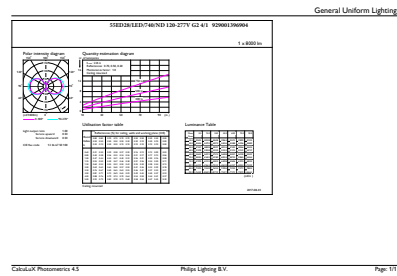

Product data

General Information	
Base	E39 [Single Contact Mogul Screw]
EU RoHS compliant	Yes
Nominal Lifetime (Nom)	50000 h
Switching Cycle	50000X
Technical Type	55-150W
Light Technical	
Color Code	740 [CCT of 4000K]
Beam Angle (Nom)	360 °
Initial lumen (Nom)	8000 lm
Color Designation	Cool White (CW)
Correlated Color Temperature (Nom)	4000 K
Luminous Efficacy (rated) (Nom)	133.33 lm/W
Color Consistency	ANSI 4000K
Color Rendering Index (Nom)	70
LLMF At End Of Nominal Lifetime (Nom)	70 %
Operating and Electrical	
Input Frequency	50 to 60 Hz

LED Urban TrueForce Lamps

Energy Certifications	DLC Standard
Product Data	
Order product name	55ED28/LED/740/ND 120-277V G2 4/1
EAN/UPC - Product	046677473648
Order code	473645

Numerator - Quantity Per Pack	1
Numerator - Packs per outer box	4
Material Nr. (12NC)	929001396904
Net Weight (Piece)	0.900 kg

Dimensional drawing

HIB NAM Post top 8000lm 4000K G2

Product	D	C
55ED28/LED/740/ND 120-277V G2 4/1	105 mm	204 mm

Photometric data

NAM Highbay 165W EX39 4000K 60-120D NB WB DL

HIB NAM Trueforce 55W E39 Clear 740 36D ND