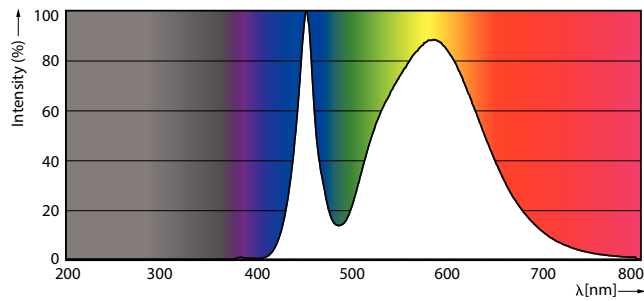

Photometric data

NAM Highbay 165W EX39 4000K 60-120D NB WB DL