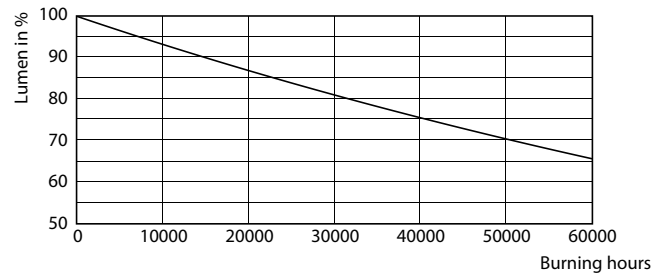

HIB NAM Trueforce 26W E26 Clear 730 36D ND