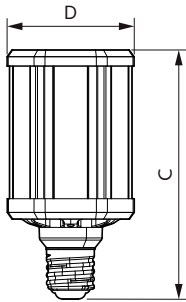

Product data

General Information	
Base	E39 [Single Contact Mogul Screw]
EU RoHS compliant	Yes
Nominal Lifetime (Nom)	50000 h
Switching Cycle	50000X
Technical Type	55-150W
Light Technical	
Color Code	740 [CCT of 4000K]
Beam Angle (Nom)	360 °
Initial lumen (Nom)	8000 lm
Color Designation	Cool White (CW)
Correlated Color Temperature (Nom)	4000 K
Luminous Efficacy (rated) (Nom)	133.33 lm/W
Color Consistency	ANSI 4000K
Color Rendering Index (Nom)	70
LLMF At End Of Nominal Lifetime (Nom)	70 %
Operating and Electrical	
Input Frequency	50 to 60 Hz

Power (Rated) (Nom)	55 W
Lamp Current (Nom)	460 mA
Wattage Equivalent	150 W
Starting Time (Nom)	0.5 s
Warm Up Time to 60% Light (Nom)	0.5 s
Power Factor (Nom)	0.9
Voltage (Nom)	120-277 V
Temperature	
T-Case Maximum (Nom)	80 °C
Controls and Dimming	
Dimmable	No
Mechanical and Housing	
Bulb Finish	Clear
Approval and Application	
Energy Efficiency Label (EEL)	Not applicable
Energy Consumption kWh/1000 h	- kWh

Dimensional drawing

HIB NAM Post top 8000lm 4000K G2

Product	D	C
55ED28/LED/740/ND 120-277V G2 4/1	105 mm	204 mm

Photometric data

NAM Highbay 165W EX39 4000K 60-120D NB WB DL

HIB NAM Trueforce 55W E39 Clear 740 36D ND