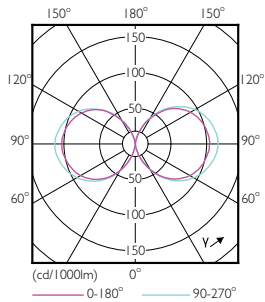

Product data

General Information	
Base	E39 [Single Contact Mogul Screw]
EU RoHS compliant	Yes
Nominal Lifetime (Nom)	50000 h
Switching Cycle	50000X
Technical Type	55-150W
Light Technical	
Color Code	740 [CCT of 4000K]
Beam Angle (Nom)	360 °
Initial lumen (Nom)	8000 lm
Color Designation	Cool White (CW)
Correlated Color Temperature (Nom)	4000 K
Luminous Efficacy (rated) (Nom)	133.33 lm/W
Color Consistency	ANSI 4000K
Color Rendering Index (Nom)	70
LLMF At End Of Nominal Lifetime (Nom)	70 %
Operating and Electrical	
Input Frequency	50 to 60 Hz

Dimensional drawing

HIB NAM Post top 8000lm 4000K G2

Product	D	C
55ED28/LED/740/ND 120-277V G2 4/1	105 mm	204 mm

Photometric data

NAM Highbay 165W EX39 4000K 60-120D NB WB DL

HIB NAM Trueforce 55W E39 Clear 740 36D ND