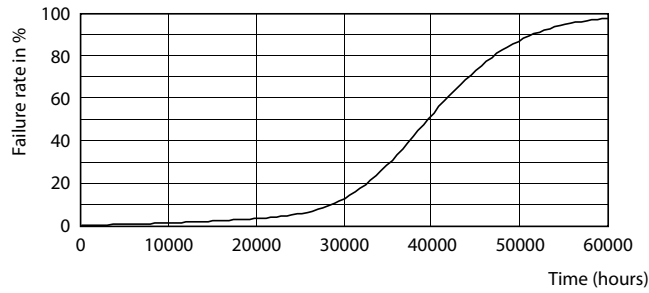

LED Urban TrueForce Lamps

Lifetime

HIB NAM Trueforce 26W E26 Clear 730 36D ND