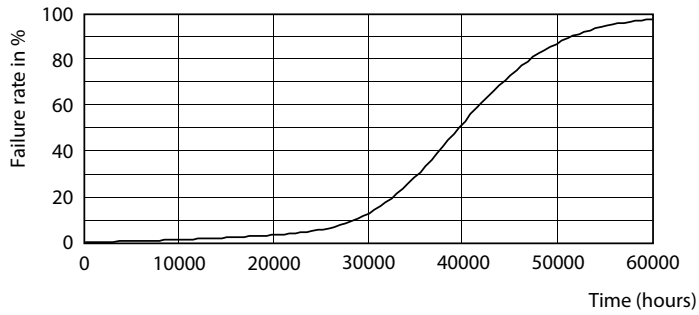

LED Urban TrueForce Lamps

Lifetime

HIB NAM Trueforce 26W E26 Clear 730 36D ND

HIB NAM Trueforce 26W E26 Clear 730 36D ND