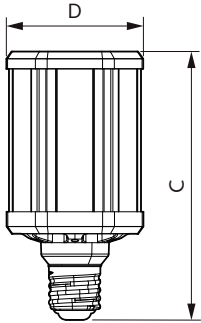

Product data

General Information	
Base	E39 [Single Contact Mogul Screw]
EU RoHS compliant	Yes
Nominal Lifetime (Nom)	50000 h
Switching Cycle	50000X
Technical Type	55-150W
Light Technical	
Color Code	730 [CCT of 3000K]
Beam Angle (Nom)	360 °
Initial lumen (Nom)	8000 lm
Color Designation	White (WH)
Correlated Color Temperature (Nom)	3000 K
Luminous Efficacy (rated) (Nom)	133.33 lm/W
Color Consistency	ANSI 3000K
Color Rendering Index (Nom)	70
LLMF At End Of Nominal Lifetime (Nom)	70 %
Operating and Electrical	
Input Frequency	50 to 60 Hz

Power (Rated) (Nom)	55 W
Lamp Current (Nom)	460 mA
Wattage Equivalent	150 W
Starting Time (Nom)	0.5 s
Warm Up Time to 60% Light (Nom)	0.5 s
Power Factor (Nom)	0.9
Voltage (Nom)	120-277 V
Temperature	
T-Case Maximum (Nom)	80 °C
Controls and Dimming	
Dimmable	No
Mechanical and Housing	
Bulb Finish	Clear
Approval and Application	
Energy Efficiency Label (EEL)	Not applicable
Energy Consumption kWh/1000 h	- kWh

Dimensional drawing

HIB NAM Post top 8000lm 3000K G2

Product	D	C
55ED28/LED/730/ND 120-277V G2 4/1	105 mm	204 mm

Photometric data

High Intensity 40W E39 ED-28 Clear 3000K

HIB NAM Trueforce 55W E39 Clear 730 36D ND