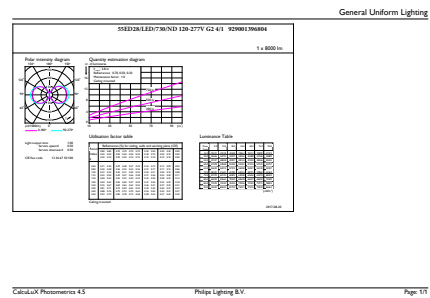

Product data

General Information	
Base	E39 [Single Contact Mogul Screw]
EU RoHS compliant	Yes
Nominal Lifetime (Nom)	50000 h
Switching Cycle	50000X
Technical Type	55-150W
Light Technical	
Color Code	730 [CCT of 3000K]
Beam Angle (Nom)	360 °
Initial lumen (Nom)	8000 lm
Color Designation	White (WH)
Correlated Color Temperature (Nom)	3000 K
Luminous Efficacy (rated) (Nom)	133.33 lm/W
Color Consistency	ANSI 3000K
Color Rendering Index (Nom)	70
LLMF At End Of Nominal Lifetime (Nom)	70 %
Operating and Electrical	
Input Frequency	50 to 60 Hz

LED Urban TrueForce Lamps

Energy Certifications	DLC Standard
Product Data	
Order product name	55ED28/LED/730/ND 120-277V G2 4/1
EAN/UPC - Product	046677473631
Order code	473637

Numerator - Quantity Per Pack	1
Numerator - Packs per outer box	4
Material Nr. (12NC)	929001396804
Net Weight (Piece)	0.900 kg

Dimensional drawing

HIB NAM Post top 8000lm 3000K G2

Product	D	C
55ED28/LED/730/ND 120-277V G2 4/1	105 mm	204 mm

Photometric data

High Intensity 40W E39 ED-28 Clear 3000K

HIB NAM Trueforce 55W E39 Clear 730 36D ND