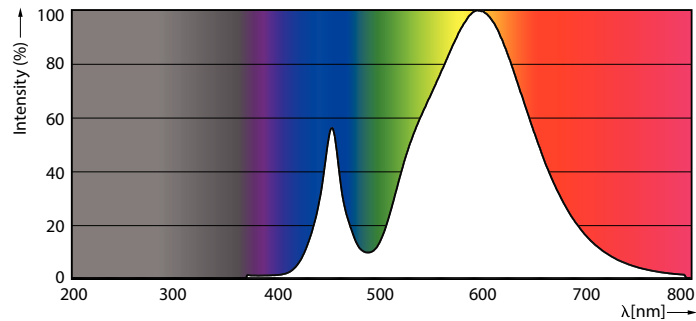

Photometric data

High Intensity 40W E39 ED-28 Clear 3000K