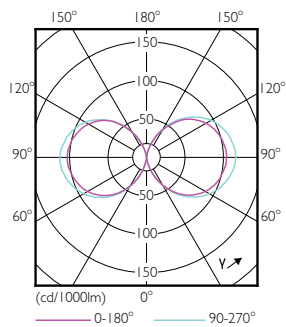

Product data

General Information	
Base	E39 [Single Contact Mogul Screw]
EU RoHS compliant	Yes
Nominal Lifetime (Nom)	50000 h
Switching Cycle	50000X
Technical Type	55-150W
Light Technical	
Color Code	730 [CCT of 3000K]
Beam Angle (Nom)	360 °
Initial lumen (Nom)	8000 lm
Color Designation	White (WH)
Correlated Color Temperature (Nom)	3000 K
Luminous Efficacy (rated) (Nom)	133.33 lm/W
Color Consistency	ANSI 3000K
Color Rendering Index (Nom)	70
LLMF At End Of Nominal Lifetime (Nom)	70 %
Operating and Electrical	
Input Frequency	50 to 60 Hz

Dimensional drawing

HIB NAM Post top 8000lm 3000K G2

Product	D	C
55ED28/LED/730/ND 120-277V G2 4/1	105 mm	204 mm

Photometric data

High Intensity 40W E39 ED-28 Clear 3000K

HIB NAM Trueforce 55W E39 Clear 730 36D ND