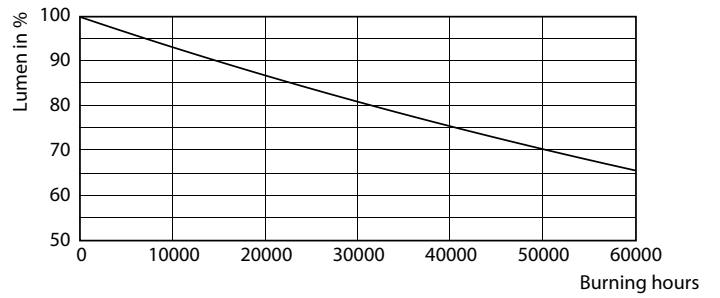

LED Urban TrueForce Lamps

Lifetime

HIB NAM Trueforce 26W E26 Clear 730 36D ND

HIB NAM Trueforce 26W E26 Clear 730 36D ND