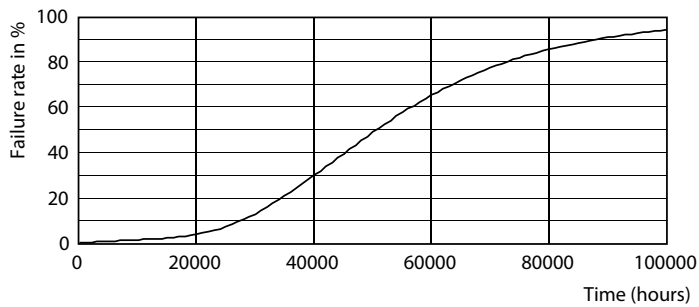

Photometric data

LEDForce 35W Others E39 727

Lifetime

50K

50K