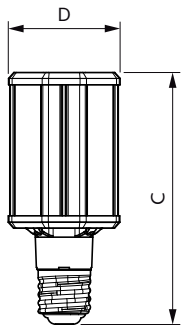

Product data

General Information		Operating and Electrical	
Base	E39 [Single Contact Mogul Screw]	Correlated Color Temperature (Nom)	2700 K
EU RoHS compliant	Yes	Luminous Efficacy (rated) (Nom)	125.00 lm/W
Nominal Lifetime (Nom)	50000 h	Color Consistency	ANSI 2700K
Switching Cycle	50000X	Color Rendering Index (Nom)	70
Technical Type	35-100W	LLMF At End Of Nominal Lifetime (Nom)	70 %
Light Technical		Input Frequency	50 to 60 Hz
Color Code	727 [CCT of 2700K]	Power (Rated) (Nom)	35 W
Beam Angle (Nom)	360 °	Lamp Current (Nom)	300 A
Initial lumen (Nom)	4800 lm	Wattage Equivalent	100 W
Color Designation	Warm White (WW)	Starting Time (Nom)	0.5 s

Energy Consumption kWh/1000 h	- kWh
Product Data	
Order product name	35ED23.5/LED/727/ND 120-277V G2 4/1
EAN/UPC - Product	046677473624
Order code	473629
Numerator - Quantity Per Pack	1
Numerator - Packs per outer box	4
Material Nr. (12NC)	929001396704
Net Weight (Piece)	0.410 kg

Dimensional drawing

HIB NAM Post top 5000lm 2700K G2

Product	D	C
35ED23.5/LED/727/ND 120-277V G2 4/1	84 mm	190 mm

Photometric data

LEDTForce 35W Others E39

LEDTForce 35W Others E39 727

TrueForce LED Public (Urban/Road – HPS/MH)