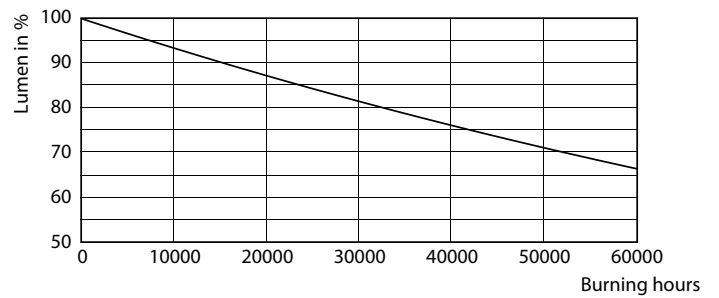

Product data

General Information		Operating and Electrical	
Base	E39 [Single Contact Mogul Screw]	Correlated Color Temperature (Nom)	2700 K
EU RoHS compliant	Yes	Luminous Efficacy (rated) (Nom)	125.00 lm/W
Nominal Lifetime (Nom)	50000 h	Color Consistency	ANSI 2700K
Switching Cycle	50000X	Color Rendering Index (Nom)	70
Technical Type	35-100W	LLMF At End Of Nominal Lifetime (Nom)	70 %
Light Technical		Input Frequency	50 to 60 Hz
Color Code	727 [CCT of 2700K]	Power (Rated) (Nom)	35 W
Beam Angle (Nom)	360 °	Lamp Current (Nom)	300 A
Initial lumen (Nom)	4800 lm	Wattage Equivalent	100 W
Color Designation	Warm White (WW)	Starting Time (Nom)	0.5 s

Dimensional drawing

HIB NAM Post top 5000lm 2700K G2

Product	D	C
35ED23.5/LED/727/ND 120-277V G2 4/1	84 mm	190 mm

Photometric data

LEDTForce 35W Others E39

LEDTForce 35W Others E39 727

TrueForce LED Public (Urban/Road – HPS/MH)

Photometric data

LEDForce 35W Others E39 727

Lifetime

50K

50K