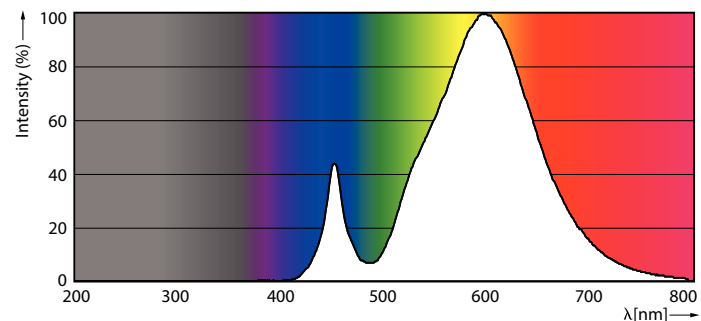

LEDTForce 35W Others E39 727