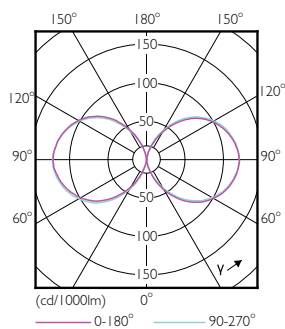

Product data

General Information		Operating and Electrical	
Base	E39 [Single Contact Mogul Screw]	Correlated Color Temperature (Nom)	2700 K
EU RoHS compliant	Yes	Luminous Efficacy (rated) (Nom)	125.00 lm/W
Nominal Lifetime (Nom)	50000 h	Color Consistency	ANSI 2700K
Switching Cycle	50000X	Color Rendering Index (Nom)	70
Technical Type	35-100W	LLMF At End Of Nominal Lifetime (Nom)	70 %
Light Technical		Input Frequency	50 to 60 Hz
Color Code	727 [CCT of 2700K]	Power (Rated) (Nom)	35 W
Beam Angle (Nom)	360 °	Lamp Current (Nom)	300 A
Initial lumen (Nom)	4800 lm	Wattage Equivalent	100 W
Color Designation	Warm White (WW)	Starting Time (Nom)	0.5 s

Energy Consumption kWh/1000 h	- kWh
Product Data	
Order product name	35ED23.5/LED/727/ND 120-277V G2 4/1
EAN/UPC - Product	046677473624
Order code	473629
Numerator - Quantity Per Pack	1
Numerator - Packs per outer box	4
Material Nr. (12NC)	929001396704
Net Weight (Piece)	0.410 kg

Dimensional drawing

HIB NAM Post top 5000lm 2700K G2

Product	D	C
35ED23.5/LED/727/ND 120-277V G2 4/1	84 mm	190 mm

Photometric data

LEDTForce 35W Others E39

LEDTForce 35W Others E39 727

TrueForce LED Public (Urban/Road – HPS/MH)