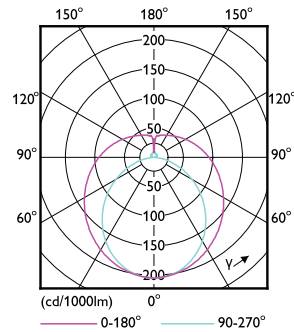

LEDtube G13 COR