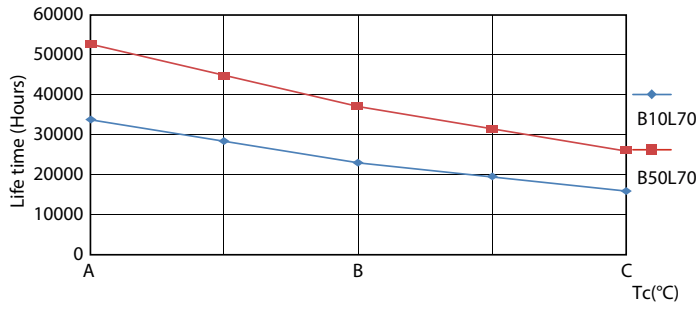

## Photometric data

LEDtube G13 850 COR

LEDtube G13 COR

Lifetime

LEDtube 50K LifetimeVsTc-LED