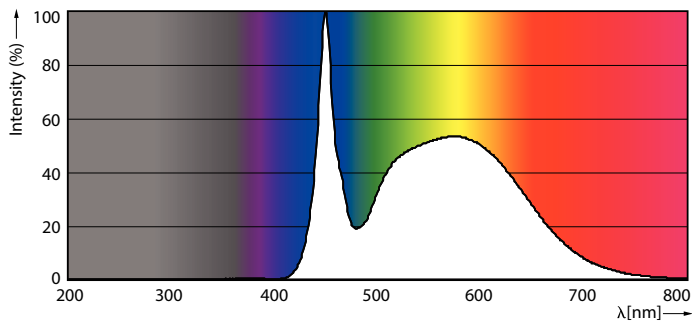

Photometric data

LEDtube G13 850 COR