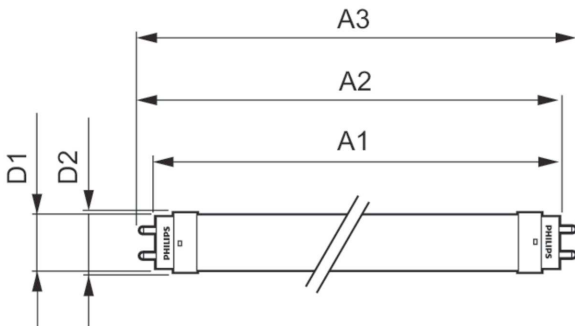

T8

Approval and Application

Energy Efficiency Label (EEL)	Not applicable
Energy Saving Product	Yes
Approbation Marks	RoHS compliance UL certificate DLC compliance
Energy Consumption kWh/1000 h	- kWh

Product Data

Order product name	15T8/COR/48-850/MF21/G 10/1

EAN/UPC - Product	046677471774
Order code	471771
Numerator - Quantity Per Pack	1
Numerator - Packs per outer box	10
Material Nr. (12NC)	929002395104
Net Weight (Piece)	0.215 kg
Model Number	9290023951

Dimensional drawing

TLED T8 120-277V 15-32W 2100lm 5000K G13