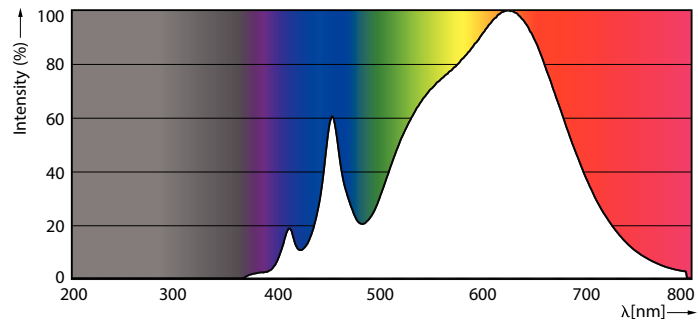

Photometric data

PAR38 120V 17-90W 1200lm 8D 3000K E26 D