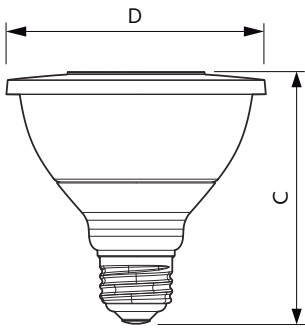

PAR30/PAR20 LED

Warnings and Safety

- Suitable for use in damp locations.
- Not for use in totally enclosed luminaires.
- Before replacing, turn off power and let lamp cool to avoid electrical shock or burn.
- CAUTION: Risk of electric shock— do not use where directly exposed to water
- NOTES: This device complies with Part 18 of the FCC rule. This product may cause interference with other devices. If interference occurs, change the location of the products involved. This RFLD device complies with Canadian ICES-005.

Dimensional drawing

PAR30S 120V 12-75W 25D 3000K E26 D BL

Product	D	C
12PAR30S/EXPERTCOLOR RETAIL/F25/930/DIMB	94.8 mm	93.1 mm