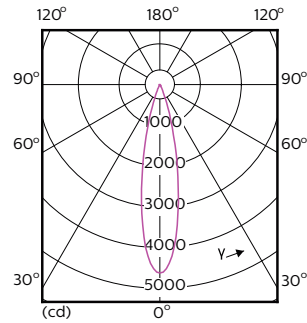

PAR30/PAR20 LED

Photometric data

PAR30S 120V 12-75W 25D 3000K E26 D BL