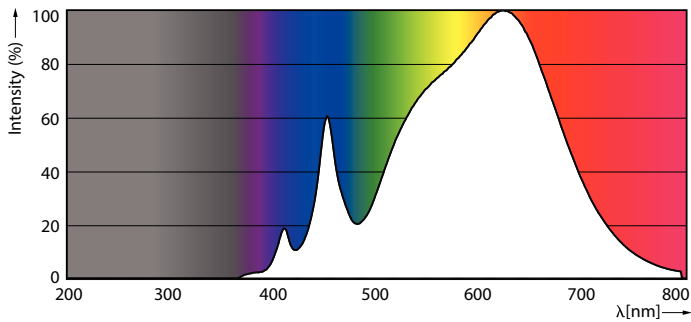

Photometric data

PAR38 120V 17-90W 1200lm 8D 3000K E26 D