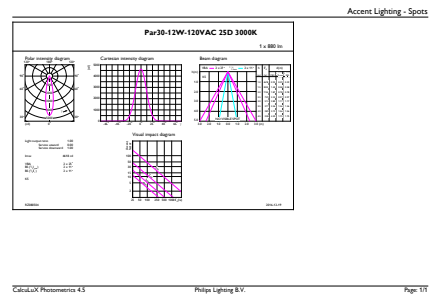

Product data

General Information	
Cap-Base	E26 [Single Contact Medium Screw]
Nominal Lifetime (Nom)	25000 h
Switching Cycle	50000X
Technical Type	12-75W
Light Technical	
Color Code	930 [CCT of 3000K]
Beam Angle (Nom)	25 °
Luminous Flux (Nom)	880 lm
Luminous Flux (Rated) (Nom)	880 lm
Luminous Intensity (Nom)	4500 cd
Color Designation	White (WH)
Rated Beam Angle	25 °
Correlated Color Temperature (Nom)	3000 K
Luminous Efficacy (Rated) (Nom)	73 lm/W
Color Consistency	<6
Color Rendering Index (Nom)	90
LLMF At End Of Nominal Lifetime (Nom)	70 %
Operating and Electrical	
Input Frequency	60 Hz
Power (Rated) (Nom)	12 W
Lamp Current (Nom)	120 mA

Dimensional drawing

PAR30S 120V 12-75W 25D 3000K E26 D WH

Product	D	C
12PAR30S/EXPERTCOLOR RETAIL/F25/930/DIM	94.8 mm	93.1 mm

Photometric data

PAR38 120V 17-90W 1200lm 8D 3000K E26 D

PAR30/PAR20 LED

Photometric data