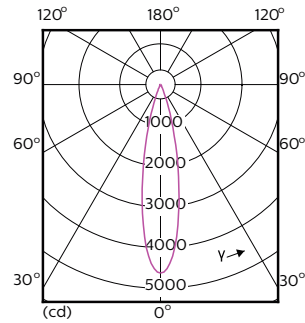

Product data

General Information	
Cap-Base	E26 [Single Contact Medium Screw]
Nominal Lifetime (Nom)	25000 h
Switching Cycle	50000X
Technical Type	12-75W
Light Technical	
Color Code	930 [CCT of 3000K]
Beam Angle (Nom)	25 °
Luminous Flux (Nom)	880 lm
Luminous Flux (Rated) (Nom)	880 lm
Luminous Intensity (Nom)	4500 cd
Color Designation	White (WH)
Rated Beam Angle	25 °
Correlated Color Temperature (Nom)	3000 K
Luminous Efficacy (Rated) (Nom)	73 lm/W
Color Consistency	<6
Color Rendering Index (Nom)	90
LLMF At End Of Nominal Lifetime (Nom)	70 %
Operating and Electrical	
Input Frequency	60 Hz
Power (Rated) (Nom)	12 W
Lamp Current (Nom)	120 mA

Dimensional drawing

PAR30S 120V 12-75W 25D 3000K E26 D WH

Product	D	C
12PAR30S/EXPERTCOLOR RETAIL/F25/930/DIM	94.8 mm	93.1 mm

Photometric data

PAR38 120V 17-90W 1200lm 8D 3000K E26 D

PAR30/PAR20 LED

Photometric data