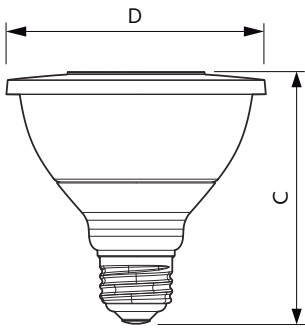

PAR30/PAR20 LED

Warnings and Safety

- Suitable for use in damp locations.
- Not for use in totally enclosed luminaires.
- Before replacing, turn off power and let lamp cool to avoid electrical shock or burn.
- CAUTION: Risk of electric shock— do not use where directly exposed to water
- NOTES: This device complies with Part 18 of the FCC rule. This product may cause interference with other devices. If interference occurs, change the location of the products involved. This RFLD device complies with Canadian ICES-005.

Dimensional drawing

PAR30S 120V 12-75W 25D 3000K E26 D WH