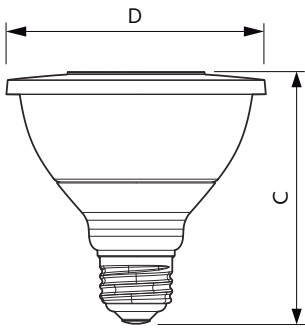

PAR30/PAR20 LED

Warnings and Safety

- Suitable for use in damp locations.
- Not for use in totally enclosed luminaires.
- Before replacing, turn off power and let lamp cool to avoid electrical shock or burn.
- CAUTION: Risk of electric shock— do not use where directly exposed to water
- NOTES: This device complies with Part 18 of the FCC rule. This product may cause interference with other devices. If interference occurs, change the location of the products involved. This RFLD device complies with Canadian ICES-005.

Dimensional drawing

PAR30S 120V 12-75W 900lm 10D 3000K E26 D