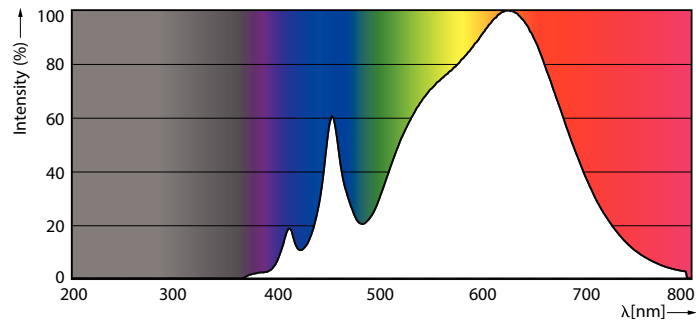

Photometric data

PAR38 120V 17-90W 1200lm 8D 3000K E26 D