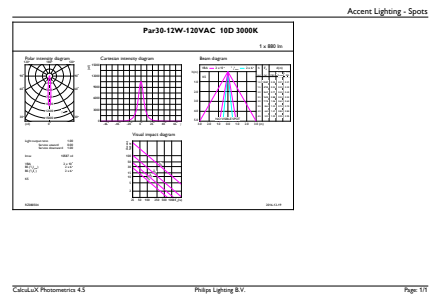

Dimensional drawing

PAR30S 120V 12-75W 900lm 10D 3000K E26 D

Product	D	C
12PAR30S/EXPERTCOLOR RETAIL/S10/930/DIM	94.8 mm	93.1 mm

Photometric data

PAR38 120V 17-90W 1200lm 8D 3000K E26 D

PAR30/PAR20 LED

Photometric data