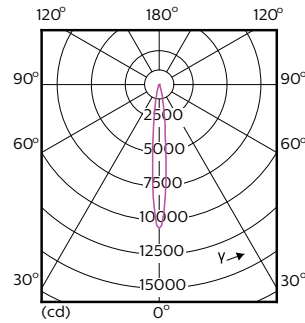

General Information	
Cap-Base	E26 [Single Contact Medium Screw]
Nominal Lifetime (Nom)	25000 h
Switching Cycle	50000X
Technical Type	12-75W
Light Technical	
Color Code	930 [CCT of 3000K]
Beam Angle (Nom)	10 °
Initial lumen (Nom)	880 lm
Luminous Flux (Rated) (Nom)	880 lm
Luminous Intensity (Nom)	10000 cd
Color Designation	White (WH)
Rated Beam Angle	10 °
Correlated Color Temperature (Nom)	3000 K
Luminous Efficacy (Rated) (Nom)	73 lm/W
Color Consistency	<6
Color Rendering Index (Nom)	90
LLMF At End Of Nominal Lifetime (Nom)	70 %
Operating and Electrical	
Input Frequency	60 Hz
Power (Rated) (Nom)	12 W
Lamp Current (Nom)	120 mA

Dimensional drawing

PAR30S 120V 12-75W 900lm 10D 3000K E26 D

Product	D	C
12PAR30S/EXPERTCOLOR RETAIL/S10/930/DIM	94.8 mm	93.1 mm

Photometric data

PAR38 120V 17-90W 1200lm 8D 3000K E26 D

PAR30/PAR20 LED

Photometric data