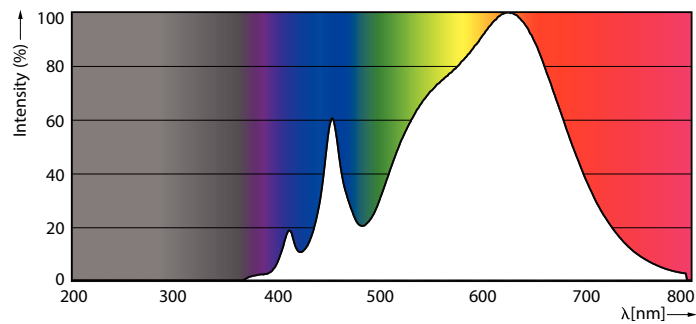

Photometric data

PAR38 120V 17-90W 1200lm 8D 3000K E26 D