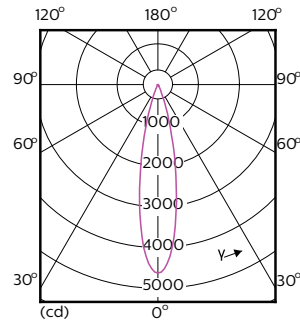

PAR30/PAR20 LED

Photometric data

PAR30L 120V 12-75W 900lm 25D 3000K E26 D