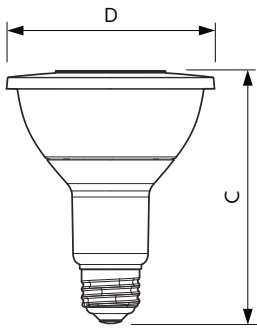

PAR30/PAR20 LED

Warnings and Safety

- Suitable for use in damp locations.
- Not for use in totally enclosed luminaires.
- Before replacing, turn off power and let lamp cool to avoid electrical shock or burn.
- CAUTION: Risk of electric shock— do not use where directly exposed to water
- NOTES: This device complies with Part 18 of the FCC rule. This product may cause interference with other devices. If interference occurs, change the location of the products involved. This RFLD device complies with Canadian ICES-005.

Dimensional drawing

PAR30L 120V 12-75W 900lm 25D 3000K E26 D