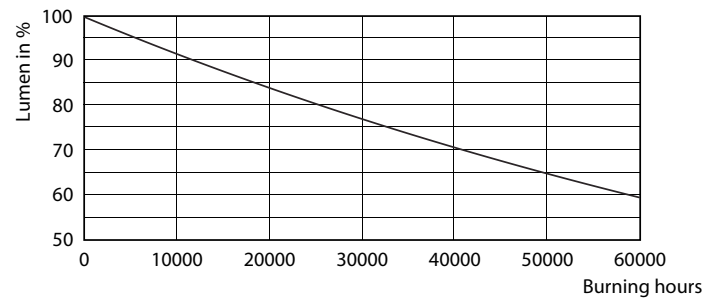

ExpertColor PAR38 30S 30L Dim 120V Lumen Maintenance Diagram