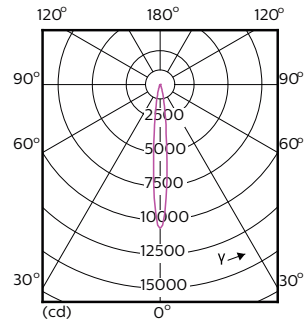

PAR30/PAR20 LED

Photometric data

PAR30L 120V 12-75W 900lm 10D 3000K E26 D