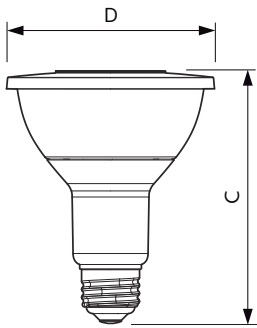

PAR30/PAR20 LED

Warnings and Safety

- Suitable for use in damp locations.
- Not for use in totally enclosed luminaires.
- Before replacing, turn off power and let lamp cool to avoid electrical shock or burn.
- CAUTION: Risk of electric shock— do not use where directly exposed to water
- NOTES: This device complies with Part 18 of the FCC rule. This product may cause interference with other devices. If interference occurs, change the location of the products involved. This RFLD device complies with Canadian ICES-005.

Dimensional drawing

PAR30L 120V 12-75W 900lm 10D 3000K E26 D

Product	D	C
12PAR30L/EXPERTCOLOR RETAIL/S10/930/DIM	94.8 mm	116.1 mm