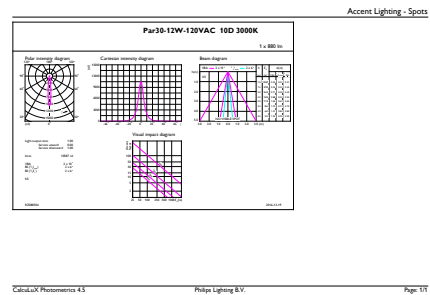

## Dimensional drawing

PAR30L 120V 12-75W 900lm 10D 3000K E26 D

Product	D	C
12PAR30L/EXPERTCOLOR RETAIL/S10/930/DIM	94.8 mm	116.1 mm

## Photometric data

PAR38 120V 17-90W 1200lm 8D 3000K E26 D

CELUX Photometrics 4.3 Philips Lighting B.V. Page 1/1