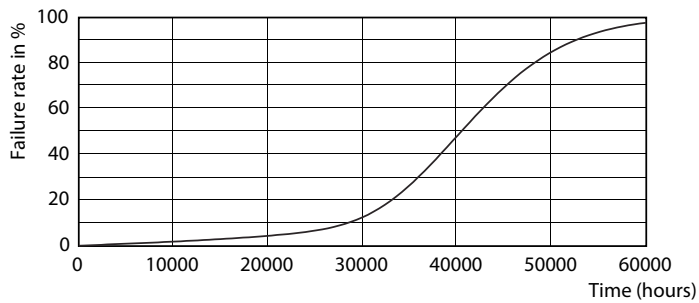

Lifetime

ExpertColor PAR38 30S 30L Dim 120V Life Expectancy Diagram