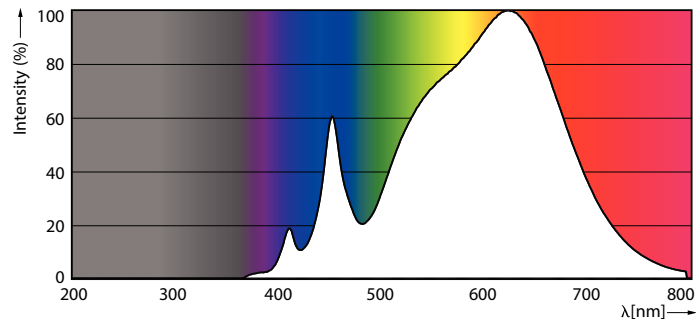

Photometric data

PAR38 120V 17-90W 1200lm 8D 3000K E26 D