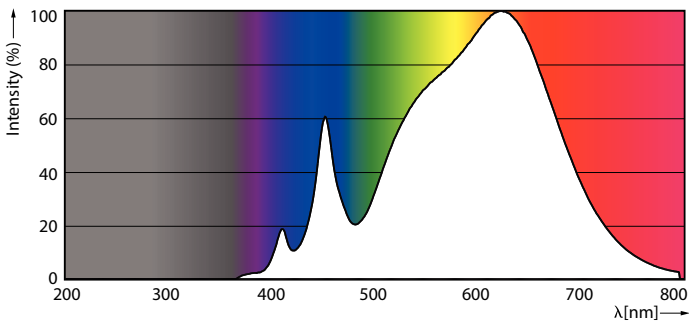

Photometric data

PAR38 120V 17-90W 1200lm 8D 3000K E26 D