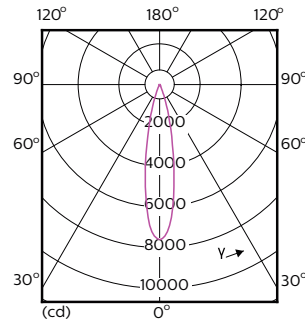

PAR38 LED

Photometric data

PAR38 120V 17-120W 25D 3000K E26 D BL