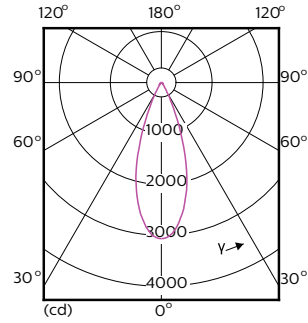

Dimensional drawing

PAR38 120V 17-120W 40D 3000K E26 D

Product	D	C
17PAR38/EXPERTCOLOR RETAIL/F40/930/DIM	120.7 mm	134.6 mm

Photometric data

PAR38 120V 17-90W 1200lm 8D 3000K E26 D

PAR38 LED

Photometric data