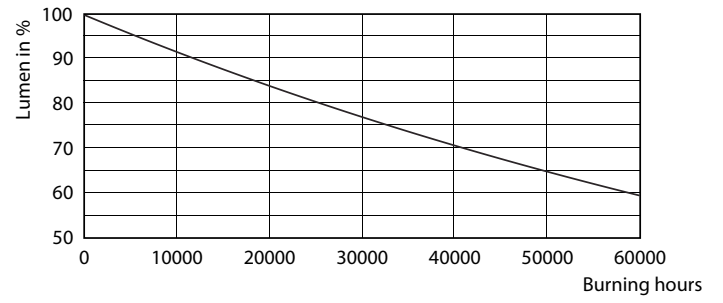

ExpertColor PAR38 30S 30L Dim 120V Lumen Maintenance Diagram