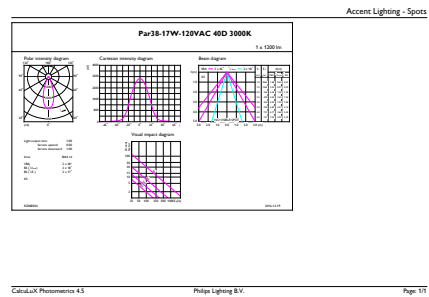

Dimensional drawing

PAR38 120V 17-120W 40D 3000K E26 D

Product	D	C
17PAR38/EXPERTCOLOR RETAIL/F40/930/DIM	120.7 mm	134.6 mm

Photometric data

PAR38 120V 17-90W 1200lm 8D 3000K E26 D

PAR38 LED

Photometric data