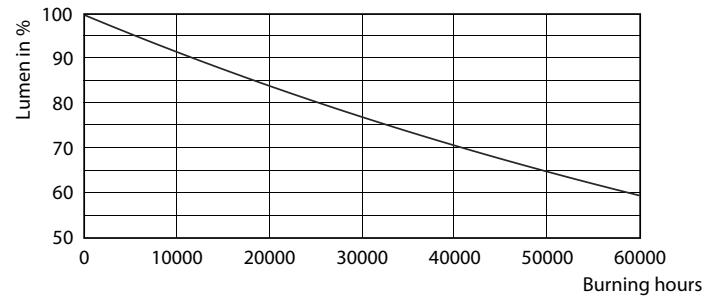

ExpertColor PAR38 30S 30L Dim 120V Lumen Maintenance Diagram