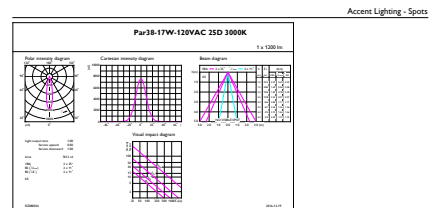

PAR38 LED

Net Weight (Piece)	0.425 kg

Warnings and Safety

- Suitable for use in damp locations.
- Not for use in totally enclosed luminaires.
- CAUTION: Risk of electric shock - do not use where directly exposed to water.
- NOTES: This device complies with Part 18 of the FCC rule. This product may cause interference with other devices. If interference occurs, change the location of the products involved. This RFLD device complies with Canadian ICES-005

Dimensional drawing

Product	D	C
17PAR38/EXPERTCOLOR RETAIL/F25/930/DIM	120.7 mm	134.6 mm

Photometric data