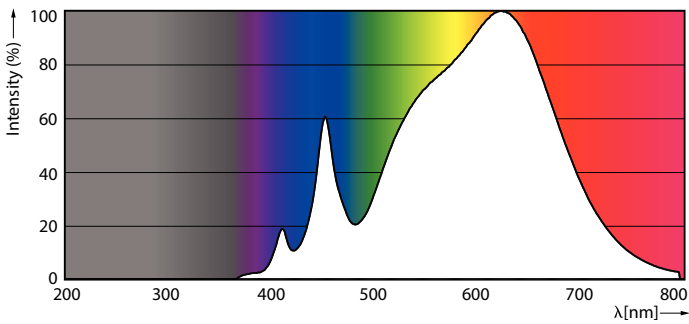

Photometric data

PAR38 120V 17-90W 1200lm 8D 3000K E26 D