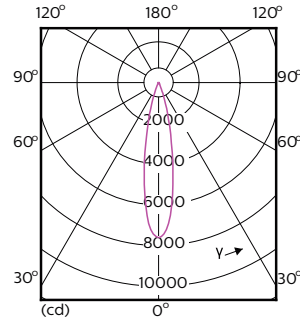

Product data

General Information		Lamp Current (Nom)	
Cap-Base	E26 [Single Contact Medium Screw]	Wattage Equivalent	120 W
Nominal Lifetime (Nom)	25000 h	Starting Time (Nom)	0.5 s
Switching Cycle	50000X	Warm Up Time to 60% Light (Nom)	0.5 s
Technical Type	17-120W	Power Factor (Nom)	0.9
		Voltage (Nom)	120 V
Light Technical		Temperature	
Color Code	930 [CCT of 3000K]	T-Case Maximum (Nom)	90 °C
Beam Angle (Nom)	25 °		
Initial lumen (Nom)	1200 lm	Controls and Dimming	
Luminous Flux (Rated) (Nom)	1200 lm	Dimmable	Yes
Luminous Intensity (Nom)	6000 cd	Approval and Application	
Color Designation	White (WH)	Suitable For Accent Lighting	Yes
Rated Beam Angle	25 °	Product Data	
Correlated Color Temperature (Nom)	3000 K	Order product name	17PAR38/EXPERTCOLOR RETAIL/F25/930/DIM
Luminous Efficacy (Rated) (Nom)	70 lm/W	EAN/UPC - Product	046677471002
Color Consistency	<6	Order code	471003
Color Rendering Index (Nom)	90	Numerator - Quantity Per Pack	1
LLMF At End Of Nominal Lifetime (Nom)	70 %	Numerator - Packs per outer box	6
Operating and Electrical		Material Nr. (12NC)	929001285304
Input Frequency	60 Hz		
Power (Rated) (Nom)	17 W		

Dimensional drawing

PAR38 120V 17-120W 25D 3000K E26 D WH

Product	D	C
17PAR38/EXPERTCOLOR RETAIL/F25/930/DIM	120.7 mm	134.6 mm

Photometric data

PAR38 120V 17-90W 1200lm 8D 3000K E26 D

PAR38 LED

Photometric data