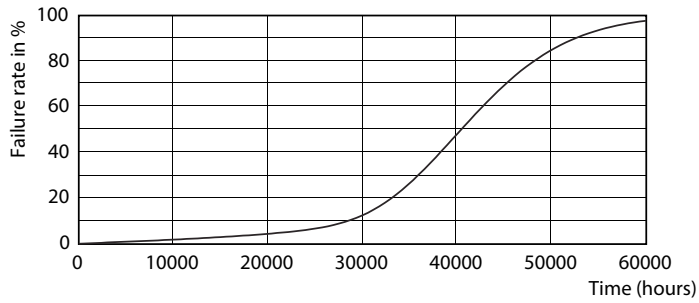

Lifetime

ExpertColor PAR38 30S 30L Dim 120V Life Expectancy Diagram