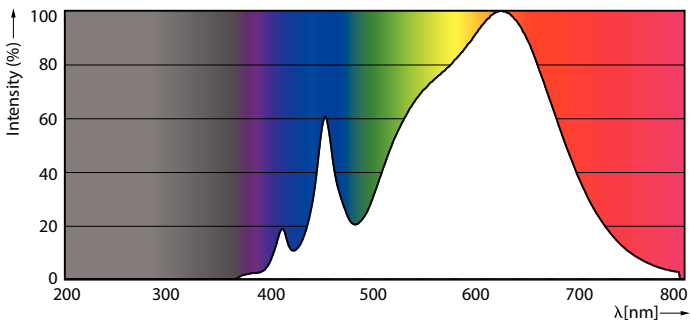

Photometric data

PAR38 120V 17-90W 1200lm 8D 3000K E26 D