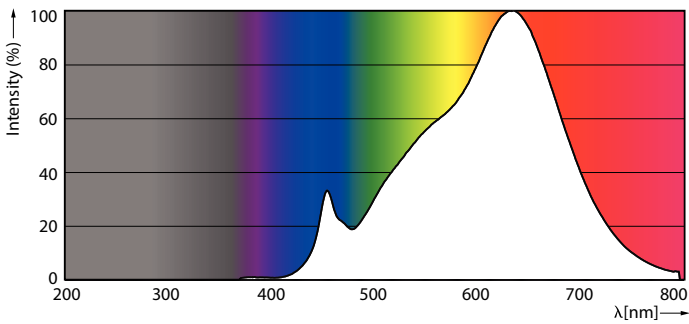

Photometric data

PAR38 120V 17-90W 1150lm 8D 2700K E26 D