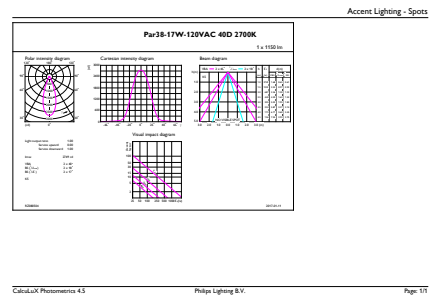

Dimensional drawing

PAR38 120V 17-120W 1150lm 2700K E26 D

Product	D	C
17PAR38/EXPERTCOLOR/F40/927/DIM	120.7 mm	134.6 mm

Photometric data

PAR38 120V 17-90W 1150lm 8D 2700K E26 D

PAR38 LED

Photometric data

PAR38_17W_1150lm 40D 2700K_E26