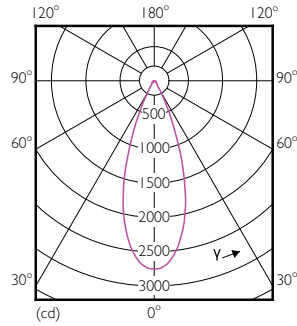

Product data

General Information		Lamp Current (Nom)	
Cap-Base	E26 [Single Contact Medium Screw]		170 mA
Nominal Lifetime (Nom)	40000 h	Wattage Equivalent	120 W
Switching Cycle	50000X	Starting Time (Nom)	0.5 s
Technical Type	17-120W	Warm Up Time to 60% Light (Nom)	0.5 s
		Power Factor (Nom)	0.9
		Voltage (Nom)	120 V
Light Technical		Temperature	
Color Code	927	T-Case Maximum (Nom)	90 °C
Beam Angle (Nom)	40 °		
Initial lumen (Nom)	1150 lm	Controls and Dimming	
Luminous Flux (Rated) (Nom)	1150 lm	Dimmable	Yes
Luminous Intensity (Nom)	2600 cd	Approval and Application	
Color Designation	Warm White (WW)	Suitable For Accent Lighting	Yes
Rated Beam Angle	40 °	Product Data	
Correlated Color Temperature (Nom)	2700 K	Order product name	17PAR38/EXPERTCOLOR/F40/927/DIM
Luminous Efficacy (Rated) (Nom)	67.00 lm/W	EAN/UPC - Product	046677470845
Color Consistency	<6	Order code	470849
Color Rendering Index (Nom)	95	Numerator - Quantity Per Pack	1
LLMF At End Of Nominal Lifetime (Nom)	70 %	Numerator - Packs per outer box	6
Operating and Electrical		Material Nr. (12NC)	929001339604
Input Frequency	60 Hz		
Power (Rated) (Nom)	17 W		

Dimensional drawing

PAR38 120V 17-120W 1150lm 2700K E26 D

Product	D	C
17PAR38/EXPERTCOLOR/F40/927/DIM	120.7 mm	134.6 mm

Photometric data

PAR38 120V 17-90W 1150lm 8D 2700K E26 D

PAR38 LED

Photometric data

PAR38_17W_1150lm 40D 2700K_E26