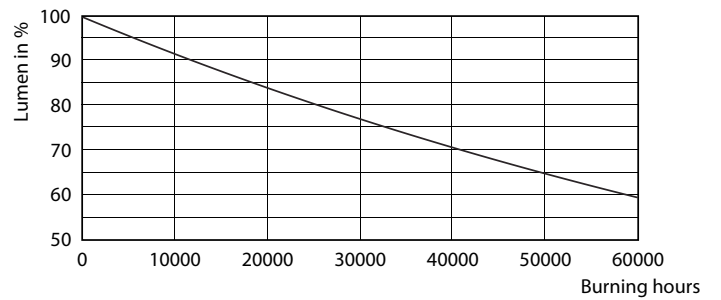

ExpertColor PAR38 30S 30L Dim 120V Lumen Maintenance Diagram