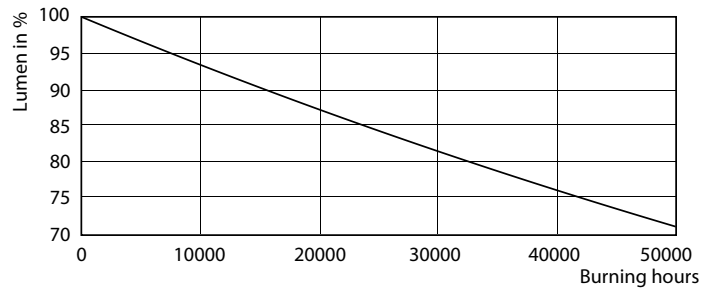

LED InstantFit Lamps

Lifetime

LEDtube PRO 1200mm 14W G13 2000lm

LEDtube PRO 1200mm 14W G13 2000lm