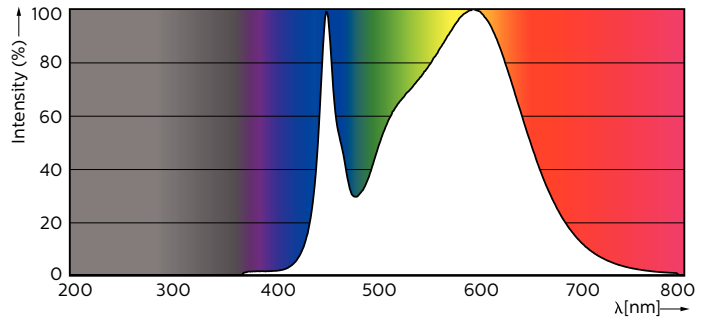

LEDtube PRO 1200mm 14W G13 840 2100lm