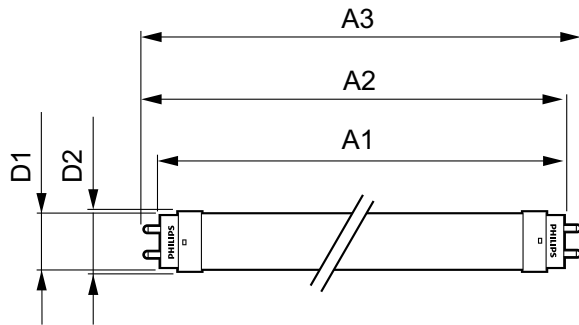

LED InstantFit Lamps

14T8 PRO LED/48-4000 IF G 10/1

Philips LED T8 InstantFit Lamps are an ideal energy saving choice for existing linear fluorescent fixtures.

Product data

General Information		Voltage (Nom)	
Cap-Base	G13 [Medium Bi-Pin Fluorescent]	120-277, 347 V	
Nominal Lifetime (Nom)	50000 h	Temperature	
Switching Cycle	50000X	T-Ambient (Max)	45 °C
B50L70	50000 h	T-Ambient (Min)	-20 °C
		T-Storage (Max)	65 °C
		T-Storage (Min)	-40 °C
		T-Case Maximum (Nom)	50 °C
Light Technical		Controls and Dimming	
Color Code	841 [CCT of 4100K (841)]	Dimmable	No
Initial lumen (Nom)	2100 lm	Mechanical and Housing	
Luminous Flux (Rated) (Nom)	2100 lm	Product Length	1200 mm
Correlated Color Temperature (Nom)	4000 K	Approval and Application	
Color Consistency	<6	Energy Saving Product	Yes
Color Rendering Index (Nom)	80	Energy Efficiency Label (EEL)	Not applicable
LLMF At End Of Nominal Lifetime (Nom)	70 %	Approbation Marks	UL certificate RoHS compliance
Operating and Electrical		Product Data	
Input Frequency	20000-120000 Hz	Order product name	14T8 PRO LED/48-4000 IF G 10/1
Power (Rated) (Nom)	14 W	EAN/UPC - Product	046677453251
Lamp Current (Max)	260 mA	Order code	470112
Lamp Current (Min)	80 mA		
Starting Time (Nom)	0.5 s		
Warm Up Time to 60% Light (Nom)	0.5 s		
Power Factor (Nom)	0.9		

LED InstantFit Lamps

Numerator - Quantity Per Pack	1
Numerator - Packs per outer box	10
Material Nr. (12NC)	929001343204
Net Weight (Piece)	0.215 kg

Model Number	9290013432
--------------	------------

Warnings and Safety

Dimensional drawing

Product	D1	D2	A1	A2	A3
14T8 PRO LED/48-4000 IF G 10/1	25.7 mm	28 mm	1198 mm	1205 mm	1212 mm

14T8 PRO LED/48-4000 IF G 10/1

Photometric data

LEDtube 1200mm 17W G13 2100lm

LEDtube PRO 1200mm 14W G13 840 2100lm