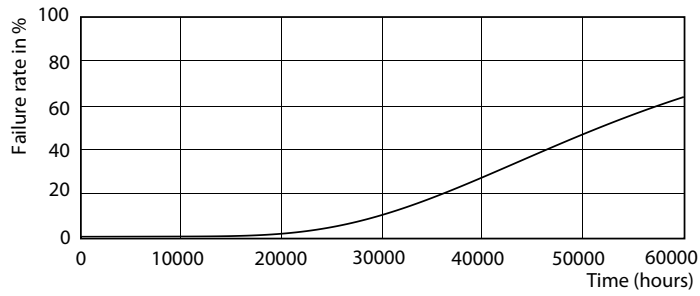

LED InstantFit Lamps

Lifetime

LEDtube PRO 1200mm 14W G13 2000lm

LEDtube PRO 1200mm 14W G13 2000lm