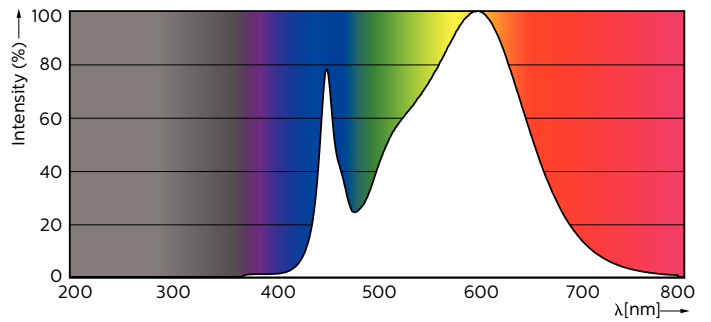

LEDtube PRO 1200mm 14W G13 835 2000lm