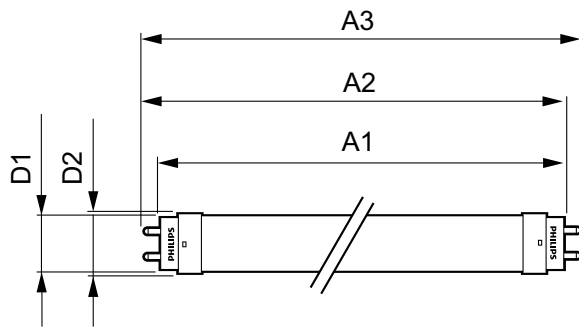

LED InstantFit Lamps

14T8 PRO LED/48-3500 IF G 10/1

Philips LED T8 InstantFit Lamps are an ideal energy saving choice for existing linear fluorescent fixtures.

Product data

General Information		Voltage (Nom)	
Cap-Base	G13 [Medium Bi-Pin Fluorescent]	120-277, 347 V	
Nominal Lifetime (Nom)	50000 h	Temperature	
Switching Cycle	50000X	T-Ambient (Max)	45 °C
B50L70	50000 h	T-Ambient (Min)	-20 °C
		T-Storage (Max)	65 °C
		T-Storage (Min)	-40 °C
		T-Case Maximum (Nom)	50 °C
Light Technical		Controls and Dimming	
Color Code	835 [CCT of 3500K]	Dimmable	No
Initial lumen (Nom)	2000 lm	Mechanical and Housing	
Luminous Flux (Rated) (Nom)	2000 lm	Product Length	1200 mm
Correlated Color Temperature (Nom)	3500 K	Approval and Application	
Color Consistency	<6	Energy Saving Product	Yes
Color Rendering Index (Nom)	80	Energy Efficiency Label (EEL)	Not applicable
LLMF At End Of Nominal Lifetime (Nom)	70 %	Approbation Marks	UL certificate RoHS compliance
Operating and Electrical		Product Data	
Input Frequency	20000-120000 Hz	Order product name	14T8 PRO LED/48-3500 IF G 10/1
Power (Rated) (Nom)	14 W	EAN/UPC - Product	046677452759
Lamp Current (Max)	260 mA	Order code	470104
Lamp Current (Min)	80 mA		
Starting Time (Nom)	0.5 s		
Warm Up Time to 60% Light (Nom)	0.5 s		
Power Factor (Nom)	0.9		

LED InstantFit Lamps

Numerator - Quantity Per Pack	1
Numerator - Packs per outer box	10
Material Nr. (12NC)	929001343104
Net Weight (Piece)	0.215 kg

Model Number	9290013431
--------------	------------

Warnings and Safety

Dimensional drawing

Product	D1	D2	A1	A2	A3
14T8 PRO LED/48-3500 IF G 10/1	25.7 mm	28 mm	1198 mm	1205 mm	1212 mm

14T8 PRO LED/48-3500 IF G 10/1

Photometric data

LEDtube 1200mm 17W G13 2100lm

LEDtube PRO 1200mm 14W G13 835 2000lm