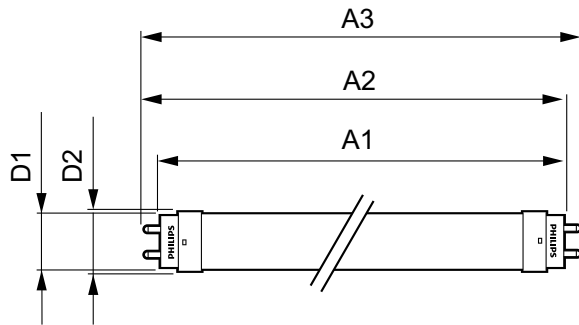

LED InstantFit Lamps

Numerator - Quantity Per Pack	1
Numerator - Packs per outer box	10
Material Nr. (12NC)	929001343004
Net Weight (Piece)	0.215 kg

Model Number	9290013430

Warnings and Safety

- Perform a visual inspection to ensure lamp holders (or sockets) are not damaged or loose. If the lamp holders (or sockets) are damaged, corroded, charred, blackened or loose, contact a qualified electrician for proper replacement.
- Please refer to the ballast compatibility guide located at www.philips.com/instantfit.

Dimensional drawing

Product	D1	D2	A1	A2	A3
14T8 PRO LED/48-3000 IF G 10/1	25.7 mm	28 mm	1198 mm	1205 mm	1212 mm

14T8 PRO LED/48-3000 IF G 10/1