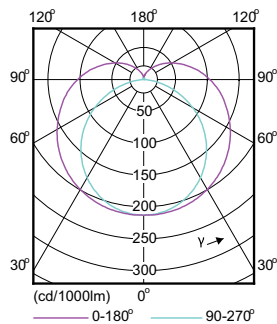

LED InstantFit Lamps

14T8/48-5000 IF 10/1 DIM TAA/NAFTA

Philips LED T8 InstantFit Lamps are an ideal energy saving choice for existing linear fluorescent fixtures.

Product data

General Information		Voltage (Nom)	
Cap-Base	G13 [Medium Bi-Pin Fluorescent]	120-277, 347 V	
Main Application	Industrial	Temperature	
Nominal Lifetime (Nom)	50000 h	T-Ambient (Max)	45 °C
Switching Cycle	50000X	T-Ambient (Min)	-20 °C
B50L70	50000 h	T-Storage (Max)	65 °C
		T-Storage (Min)	-40 °C
		T-Case Maximum (Nom)	45 °C
Light Technical		Controls and Dimming	
Color Code	850 [CCT of 5000K]	Dimmable	Yes
Initial lumen (Nom)	2100 lm	Mechanical and Housing	
Luminous Flux (Rated) (Nom)	2100 lm	Product Length	1200 mm
Correlated Color Temperature (Nom)	5000 K	Approval and Application	
Color Consistency	<6	Energy Saving Product	Yes
Color Rendering Index (Nom)	82	Energy Efficiency Label (EEL)	Not applicable
LLMF At End Of Nominal Lifetime (Nom)	70 %	Approbation Marks	UL certificate RoHS compliance
Operating and Electrical		Product Data	
Input Frequency	50 to 60 Hz	Order product name	14T8/48-5000 IF 10/1 DIM TAA/NAFTA
Power (Rated) (Nom)	14 W	EAN/UPC - Product	046677472672
Lamp Current (Nom)	180 mA	Order code	469635
Starting Time (Nom)	0.5 s		
Warm Up Time to 60% Light (Nom)	0.5 s		
Power Factor (Nom)	0.9		

Dimensional drawing

LEDtube 1200mm 15W/850

Product	D1	D2	A1	A2	A3
14T8/48-5000 IF 10/1 DIM	25.7 mm	28 mm	1198.0 mm	1205.0 mm	1212.0 mm
TAA/NAFTA					

Photometric data

LED InstantFit Lamps

Lifetime