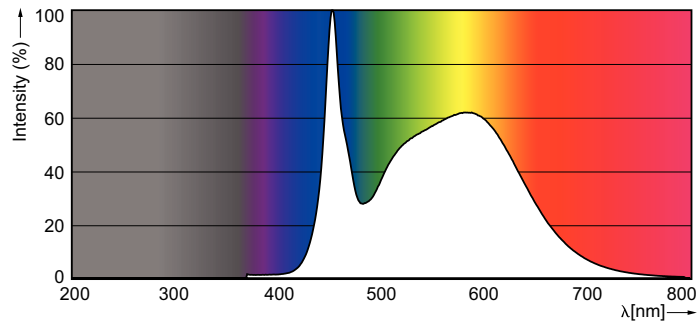

LED InstantFit Lamps

14T8/48-5000 IF 10/1 DIM TAA/NAFTA

Philips LED T8 InstantFit Lamps are an ideal energy saving choice for existing linear fluorescent fixtures.

Product data

General Information		Voltage (Nom)	
Cap-Base	G13 [Medium Bi-Pin Fluorescent]	120-277, 347 V	
Main Application	Industrial	Temperature	
Nominal Lifetime (Nom)	50000 h	T-Ambient (Max)	45 °C
Switching Cycle	50000X	T-Ambient (Min)	-20 °C
B50L70	50000 h	T-Storage (Max)	65 °C
		T-Storage (Min)	-40 °C
		T-Case Maximum (Nom)	45 °C
Light Technical		Controls and Dimming	
Color Code	850 [CCT of 5000K]	Dimmable	Yes
Initial lumen (Nom)	2100 lm	Mechanical and Housing	
Luminous Flux (Rated) (Nom)	2100 lm	Product Length	1200 mm
Correlated Color Temperature (Nom)	5000 K	Approval and Application	
Color Consistency	<6	Energy Saving Product	Yes
Color Rendering Index (Nom)	82	Energy Efficiency Label (EEL)	Not applicable
LLMF At End Of Nominal Lifetime (Nom)	70 %	Approbation Marks	UL certificate RoHS compliance
Operating and Electrical		Product Data	
Input Frequency	50 to 60 Hz	Order product name	14T8/48-5000 IF 10/1 DIM TAA/NAFTA
Power (Rated) (Nom)	14 W	EAN/UPC - Product	046677472672
Lamp Current (Nom)	180 mA	Order code	469635
Starting Time (Nom)	0.5 s		
Warm Up Time to 60% Light (Nom)	0.5 s		
Power Factor (Nom)	0.9		

Dimensional drawing

LEDtube 1200mm 15W/850

Product	D1	D2	A1	A2	A3
14T8/48-5000 IF 10/1 DIM	25.7 mm	28 mm	1198.0 mm	1205.0 mm	1212.0 mm
TAA/NAFTA					

Photometric data

LED InstantFit Lamps

Lifetime