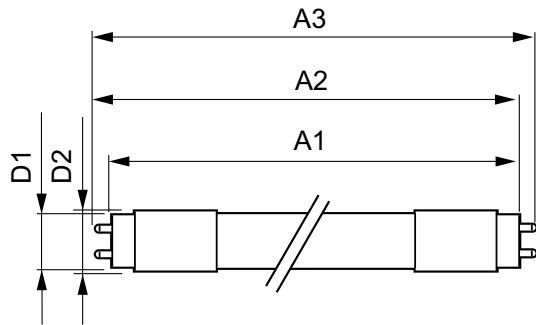

LED InstantFit Lamps

14T8/48-5000 IF 10/1 DIM TAA/NAFTA

Philips LED T8 InstantFit Lamps are an ideal energy saving choice for existing linear fluorescent fixtures.

Product data

General Information		Voltage (Nom)	
Cap-Base	G13 [Medium Bi-Pin Fluorescent]	120-277, 347 V	
Main Application	Industrial	Temperature	
Nominal Lifetime (Nom)	50000 h	T-Ambient (Max)	45 °C
Switching Cycle	50000X	T-Ambient (Min)	-20 °C
B50L70	50000 h	T-Storage (Max)	65 °C
		T-Storage (Min)	-40 °C
		T-Case Maximum (Nom)	45 °C
Light Technical		Controls and Dimming	
Color Code	850 [CCT of 5000K]	Dimmable	Yes
Initial lumen (Nom)	2100 lm	Mechanical and Housing	
Luminous Flux (Rated) (Nom)	2100 lm	Product Length	1200 mm
Correlated Color Temperature (Nom)	5000 K	Approval and Application	
Color Consistency	<6	Energy Saving Product	Yes
Color Rendering Index (Nom)	82	Energy Efficiency Label (EEL)	Not applicable
LLMF At End Of Nominal Lifetime (Nom)	70 %	Approbation Marks	UL certificate RoHS compliance
Operating and Electrical		Product Data	
Input Frequency	50 to 60 Hz	Order product name	14T8/48-5000 IF 10/1 DIM TAA/NAFTA
Power (Rated) (Nom)	14 W	EAN/UPC - Product	046677472672
Lamp Current (Nom)	180 mA	Order code	469635
Starting Time (Nom)	0.5 s		
Warm Up Time to 60% Light (Nom)	0.5 s		
Power Factor (Nom)	0.9		

Dimensional drawing

LEDtube 1200mm 15W/850

Product	D1	D2	A1	A2	A3
14T8/48-5000 IF 10/1 DIM	25.7 mm	28 mm	1198.0 mm	1205.0 mm	1212.0 mm
TAA/NAFTA					

Photometric data

LED InstantFit Lamps

Lifetime