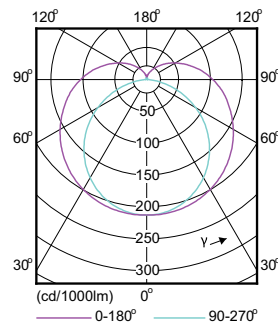

LED InstantFit Lamps

14T8/48-3500 IF 10/1 DIM TAA/NAFTA

Philips LED T8 InstantFit Lamps are an ideal energy saving choice for existing linear fluorescent fixtures.

Product data

General Information		Voltage (Nom)	
Cap-Base	G13 [Medium Bi-Pin Fluorescent]	120-277, 347 V	
Main Application	Industrial	Temperature	
Nominal Lifetime (Nom)	50000 h	T-Ambient (Max)	45 °C
Switching Cycle	50000X	T-Ambient (Min)	-20 °C
B50L70	50000 h	T-Storage (Max)	65 °C
		T-Storage (Min)	-40 °C
		T-Case Maximum (Nom)	45 °C
Light Technical		Controls and Dimming	
Color Code	835 [CCT of 3500K]	Dimmable	Yes
Initial lumen (Nom)	2000 lm	Mechanical and Housing	
Luminous Flux (Rated) (Nom)	2000 lm	Product Length	1200 mm
Correlated Color Temperature (Nom)	3500 K	Approval and Application	
Color Consistency	<6	Energy Saving Product	Yes
Color Rendering Index (Nom)	82	Energy Efficiency Label (EEL)	Not applicable
LLMF At End Of Nominal Lifetime (Nom)	70 %	Approbation Marks	UL certificate RoHS compliance
Operating and Electrical		Product Data	
Input Frequency	50 to 60 Hz	Order product name	14T8/48-3500 IF 10/1 DIM TAA/NAFTA
Power (Rated) (Nom)	14 W	EAN/UPC - Product	046677472658
Lamp Current (Nom)	180 mA	Order code	469619
Starting Time (Nom)	0.5 s		
Warm Up Time to 60% Light (Nom)	0.5 s		
Power Factor (Nom)	0.9		

Dimensional drawing

LEDtube 1200mm 15W/835

Product	D1	D2	A1	A2	A3
14T8/48-3500 IF 10/1 DIM	25.7 mm	28 mm	1198.0 mm	1205.0 mm	1212.0 mm
TAA/NAFTA					

Photometric data

LED InstantFit Lamps

Lifetime