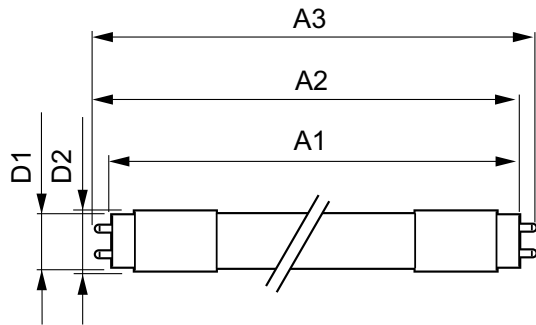

LED InstantFit Lamps

14T8/48-3500 IF 10/1 DIM TAA/NAFTA

Philips LED T8 InstantFit Lamps are an ideal energy saving choice for existing linear fluorescent fixtures.

Product data

General Information		Voltage (Nom)	
Cap-Base	G13 [Medium Bi-Pin Fluorescent]	120-277, 347 V	
Main Application	Industrial	Temperature	
Nominal Lifetime (Nom)	50000 h	T-Ambient (Max)	45 °C
Switching Cycle	50000X	T-Ambient (Min)	-20 °C
B50L70	50000 h	T-Storage (Max)	65 °C
		T-Storage (Min)	-40 °C
		T-Case Maximum (Nom)	45 °C
Light Technical		Controls and Dimming	
Color Code	835 [CCT of 3500K]	Dimmable	Yes
Initial lumen (Nom)	2000 lm	Mechanical and Housing	
Luminous Flux (Rated) (Nom)	2000 lm	Product Length	1200 mm
Correlated Color Temperature (Nom)	3500 K	Approval and Application	
Color Consistency	<6	Energy Saving Product	Yes
Color Rendering Index (Nom)	82	Energy Efficiency Label (EEL)	Not applicable
LLMF At End Of Nominal Lifetime (Nom)	70 %	Approbation Marks	UL certificate RoHS compliance
Operating and Electrical		Product Data	
Input Frequency	50 to 60 Hz	Order product name	14T8/48-3500 IF 10/1 DIM TAA/NAFTA
Power (Rated) (Nom)	14 W	EAN/UPC - Product	046677472658
Lamp Current (Nom)	180 mA	Order code	469619
Starting Time (Nom)	0.5 s		
Warm Up Time to 60% Light (Nom)	0.5 s		
Power Factor (Nom)	0.9		

Dimensional drawing

LEDtube 1200mm 15W/835

Product	D1	D2	A1	A2	A3
14T8/48-3500 IF 10/1 DIM	25.7 mm	28 mm	1198.0 mm	1205.0 mm	1212.0 mm
TAA/NAFTA					

Photometric data

LED InstantFit Lamps

Lifetime