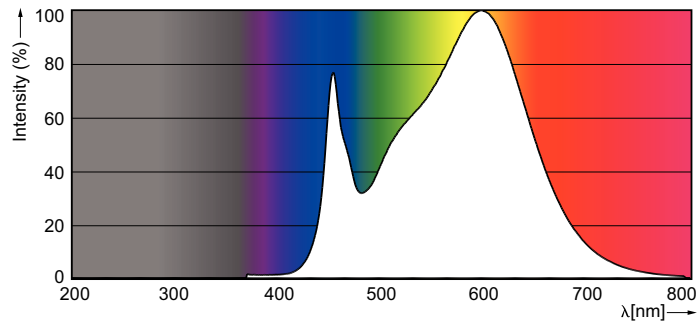

LED InstantFit Lamps

14T8/48-3500 IF 10/1 DIM TAA/NAFTA

Philips LED T8 InstantFit Lamps are an ideal energy saving choice for existing linear fluorescent fixtures.

Product data

General Information		Voltage (Nom)	
Cap-Base	G13 [Medium Bi-Pin Fluorescent]	120-277, 347 V	
Main Application	Industrial	Temperature	
Nominal Lifetime (Nom)	50000 h	T-Ambient (Max)	45 °C
Switching Cycle	50000X	T-Ambient (Min)	-20 °C
B50L70	50000 h	T-Storage (Max)	65 °C
		T-Storage (Min)	-40 °C
		T-Case Maximum (Nom)	45 °C
Light Technical		Controls and Dimming	
Color Code	835 [CCT of 3500K]	Dimmable	Yes
Initial lumen (Nom)	2000 lm	Mechanical and Housing	
Luminous Flux (Rated) (Nom)	2000 lm	Product Length	1200 mm
Correlated Color Temperature (Nom)	3500 K	Approval and Application	
Color Consistency	<6	Energy Saving Product	Yes
Color Rendering Index (Nom)	82	Energy Efficiency Label (EEL)	Not applicable
LLMF At End Of Nominal Lifetime (Nom)	70 %	Approbation Marks	UL certificate RoHS compliance
Operating and Electrical		Product Data	
Input Frequency	50 to 60 Hz	Order product name	14T8/48-3500 IF 10/1 DIM TAA/NAFTA
Power (Rated) (Nom)	14 W	EAN/UPC - Product	046677472658
Lamp Current (Nom)	180 mA	Order code	469619
Starting Time (Nom)	0.5 s		
Warm Up Time to 60% Light (Nom)	0.5 s		
Power Factor (Nom)	0.9		

Dimensional drawing

LEDtube 1200mm 15W/835

Product	D1	D2	A1	A2	A3
14T8/48-3500 IF 10/1 DIM	25.7 mm	28 mm	1198.0 mm	1205.0 mm	1212.0 mm
TAA/NAFTA					

Photometric data

LED InstantFit Lamps

Lifetime