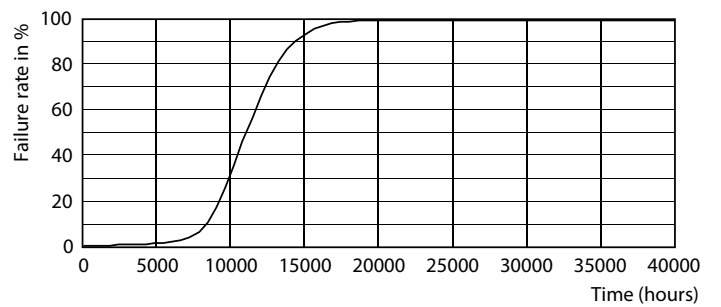

Product data

General Information	
Base	E26 [Single Contact Medium Screw]
EU RoHS compliant	Yes
Nominal Lifetime (Nom)	10950 h
Switching Cycle	50000X
Light Technical	
Color Code	Blue
Initial lumen (Nom)	- lm
Color Designation	Blue
Correlated Color Temperature (Nom)	- K
Luminous Efficacy (rated) (Nom)	90 lm/W
Color Consistency	<6
Color Rendering Index (Nom)	-
LLMF At End Of Nominal Lifetime (Nom)	70 %
Operating and Electrical	
Input Frequency	60 Hz
Power (Rated) (Nom)	13.5 W
Lamp Current (Nom)	165 mA
Starting Time (Nom)	0.5 s
Warm Up Time to 60% Light (Nom)	0.5 s
Power Factor (Nom)	0.5

Party Spot

Dimensional drawing

PAR38 120V 13.5-100W BlueK E26 ND

Product	D	C
13.5PAR38/PER/BLUE/ND/ULW/G/120V 4/1FB	122 mm	132 mm

Photometric data

LEDspots 13,5W E26 PAR38 Blue

LEDspots 13,5W E26 PAR38 Blue

Lifetime

10K

10K

Party Spot