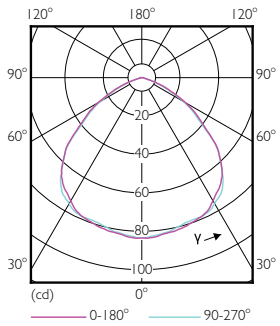

Party Spot

Dimensional drawing

PAR38 120V 13.5-100W BlueK E26 ND

Product	D	C
13.5PAR38/PER/BLUE/ND/ULW/G/120V 4/1FB	122 mm	132 mm

Photometric data

LEDspots 13,5W E26 PAR38 Blue

LEDspots 13,5W E26 PAR38 Blue