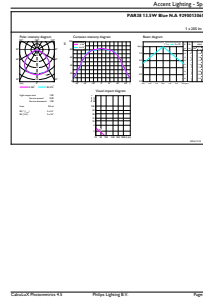

Party Spot

Dimensional drawing

PAR38 120V 13.5-100W BlueK E26 ND

Product	D	C
13.5PAR38/PER/BLUE/ND/ULW/G/120V 4/1FB	122 mm	132 mm

Photometric data

LEDspots 13,5W E26 PAR38 Blue

LEDspots 13,5W E26 PAR38 Blue