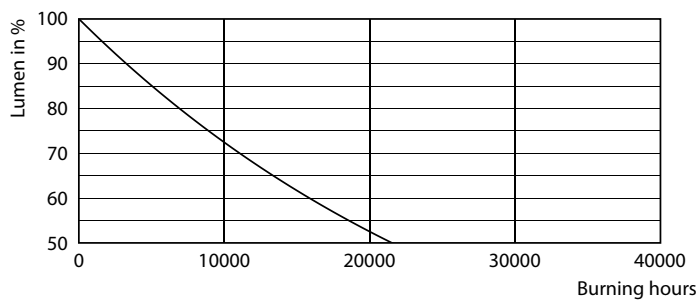

Lifetime

10K