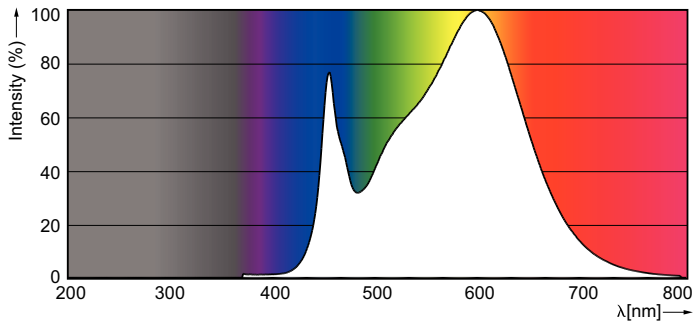

Photometric data