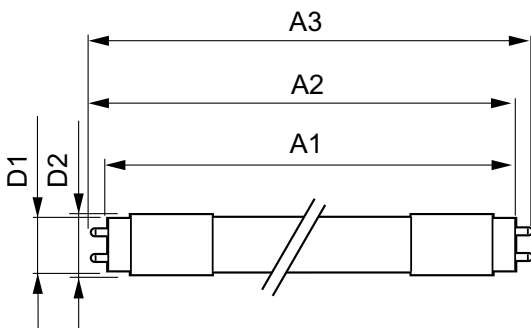

LED InstantFit Lamps

Product Data

Order product name	14T8/48-3500 IF 10/1 DIM
EAN/UPC - Product	046677472245
Order code	468314
Numerator - Quantity Per Pack	1

Numerator - Packs per outer box	10
Material Nr. (12NC)	929001158664
Net Weight (Piece)	0.230 kg

Warnings and Safety

- Perform a visual inspection to ensure lamp holders (or sockets) are not damaged or loose. If the lamp holders (or sockets) are damaged, corroded, charred, blackened or loose, contact a qualified electrician for proper replacement.
- Please refer to the ballast compatibility guide located at www.philips.com/instantfit.

Dimensional drawing

LEDtube 1200mm 15W/835