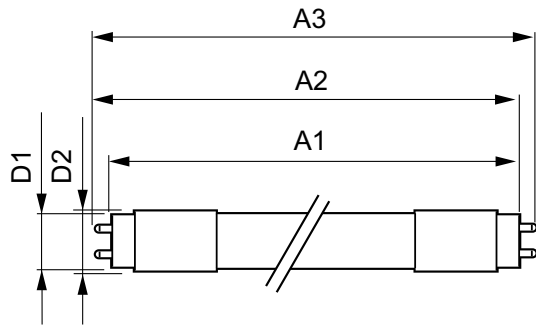

LED InstantFit Lamps

Numerator - Packs per outer box	10
Material Nr. (12NC)	929001283904
Net Weight (Piece)	0.170 kg

Model Number	9290012839

Warnings and Safety

- Perform a visual inspection to ensure lamp holders (or sockets) are not damaged or loose. If the lamp holders (or sockets) are damaged, corroded, charred, blackened or loose, contact a qualified electrician for proper replacement.
- Please refer to the ballast compatibility guide located at www.philips.com/instantfit.

Dimensional drawing

TLED 120V 24-54W 3600lm 4000K G5