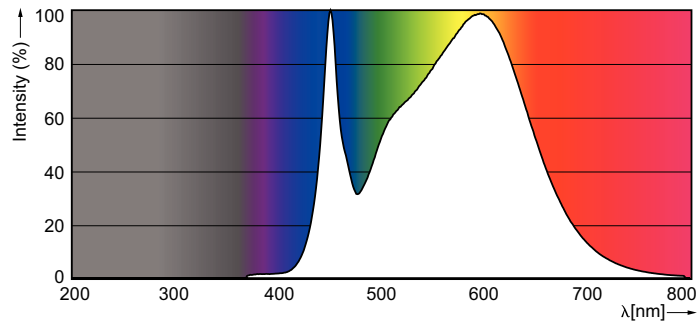

LED InstantFit Lamps

24T5 LED/HO/48-4000 IF 10/1

Philips LED T5 InstantFit Lamps are an ideal energy saving choice for existing linear fluorescent fixtures.

Product data

General Information		Voltage (Nom)	
Cap-Base	G5 [G5]	39-64 V	
Nominal Lifetime (Nom)	50000 h	Temperature	
Switching Cycle	50000X	T-Ambient (Max)	45 °C
B50L70	50000 h	T-Ambient (Min)	-20 °C
		T-Storage (Max)	65 °C
		T-Storage (Min)	-40 °C
Light Technical		Controls and Dimming	
Color Code	841 [CCT of 4100K (841)]	Dimmable	No
Initial lumen (Nom)	3500 lm	Mechanical and Housing	
Luminous Flux (Rated) (Nom)	3500 lm	Product Length	1100 mm
Correlated Color Temperature (Nom)	4000 K	Approval and Application	
Color Consistency	<5	DesignLights Consortium Qualified Product List	DesignLights Consortium Qualified Product List
Color Rendering Index (Nom)	82	Energy Saving Product	Yes
LLMF At End Of Nominal Lifetime (Nom)	70 %	Approbation Marks	UL certificate RoHS compliance
Operating and Electrical		Product Data	
Input Frequency	40000-80000 Hz	Order product name	24T5 LED/HO/48-4000 IF 10/1
Power (Rated) (Nom)	24 W	EAN/UPC - Product	046677467142
Lamp Current (Max)	600 mA	Order code	467142
Lamp Current (Min)	400 mA	Numerator - Quantity Per Pack	1
Starting Time (Nom)	0.5 s		
Warm Up Time to 60% Light (Nom)	0.5 s		
Power Factor (Nom)	0.9		

Dimensional drawing

TLED 120V 24-54W 3600lm 4000K G5

Product	D1	D2	A1	A2	A3
24T5 LED/HO/48-4000 IF	15.2 mm	17.8 mm	1147.8 mm	1154.9 mm	1162 mm
10/1					

Photometric data

General Lighting System (GLS) Page 10