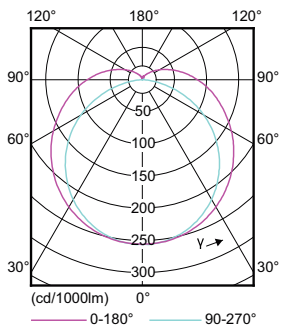

Dimensional drawing

TLED 120V 24-54W 3600lm 4000K G5

Product	D1	D2	A1	A2	A3
24T5 LED/HO/48-4000 IF	15.2 mm	17.8 mm	1147.8 mm	1154.9 mm	1162 mm
10/1					

Photometric data

General Lighting System (GLS) Page 10