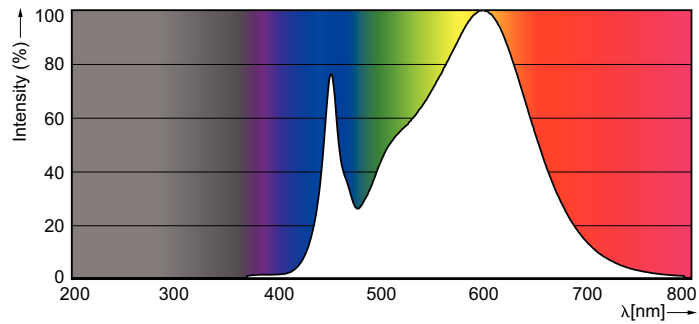

### Product data

General Information		Voltage (Nom)	
Cap-Base	G5 [ G5]	39-64 V	
Nominal Lifetime (Nom)	50000 h	Temperature	
Switching Cycle	50000X	T-Ambient (Max)	45 °C
B50L70	50000 h	T-Ambient (Min)	-20 °C
		T-Storage (Max)	65 °C
		T-Storage (Min)	-40 °C
Light Technical		Controls and Dimming	
Color Code	835 [ CCT of 3500K]	Dimmable	No
Initial lumen (Nom)	3300 lm	Mechanical and Housing	
Luminous Flux (Rated) (Nom)	3300 lm	Product Length	1100 mm
Correlated Color Temperature (Nom)	3500 K	Approval and Application	
Color Consistency	<5	DesignLights Consortium Qualified Product List	DesignLights Consortium Qualified Product List
Color Rendering Index (Nom)	82	Energy Saving Product	Yes
LLMF At End Of Nominal Lifetime (Nom)	70 %	Approbation Marks	UL certificate RoHS compliance
Operating and Electrical		Product Data	
Input Frequency	40000-80000 Hz	Order product name	24T5 LED/HO/48-3500 IF 10/1
Power (Rated) (Nom)	24 W	EAN/UPC - Product	046677467135
Lamp Current (Max)	600 mA	Order code	467134
Lamp Current (Min)	400 mA	Numerator - Quantity Per Pack	1
Starting Time (Nom)	0.5 s		
Warm Up Time to 60% Light (Nom)	0.5 s		
Power Factor (Nom)	0.9		

## Photometric data