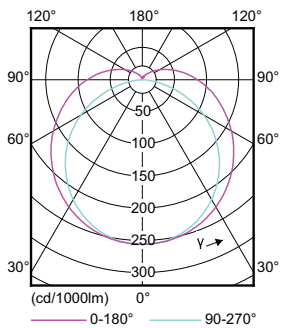

### Product data

General Information		Voltage (Nom)	
Cap-Base	G5 [ G5]	39-64 V	
Nominal Lifetime (Nom)	50000 h	Temperature	
Switching Cycle	50000X	T-Ambient (Max)	45 °C
B50L70	50000 h	T-Ambient (Min)	-20 °C
		T-Storage (Max)	65 °C
		T-Storage (Min)	-40 °C
Light Technical		Controls and Dimming	
Color Code	835 [ CCT of 3500K]	Dimmable	No
Initial lumen (Nom)	3300 lm	Mechanical and Housing	
Luminous Flux (Rated) (Nom)	3300 lm	Product Length	1100 mm
Correlated Color Temperature (Nom)	3500 K	Approval and Application	
Color Consistency	<5	DesignLights Consortium Qualified Product List	DesignLights Consortium Qualified Product List
Color Rendering Index (Nom)	82	Energy Saving Product	Yes
LLMF At End Of Nominal Lifetime (Nom)	70 %	Approbation Marks	UL certificate RoHS compliance
Operating and Electrical		Product Data	
Input Frequency	40000-80000 Hz	Order product name	24T5 LED/HO/48-3500 IF 10/1
Power (Rated) (Nom)	24 W	EAN/UPC - Product	046677467135
Lamp Current (Max)	600 mA	Order code	467134
Lamp Current (Min)	400 mA	Numerator - Quantity Per Pack	1
Starting Time (Nom)	0.5 s		
Warm Up Time to 60% Light (Nom)	0.5 s		
Power Factor (Nom)	0.9		

## Dimensional drawing

TLED 120V 24-54W 3600lm 3500K G5

Product	D1	D2	A1	A2	A3
24T5 LED/HO/48-3500 IF	15.2 mm	17.8 mm	1147.8 mm	1154.9 mm	1162 mm
10/1					

## Photometric data