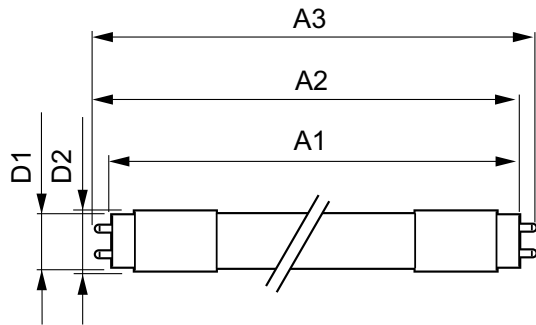

### Product data

General Information		Voltage (Nom)	
Cap-Base	G5 [ G5]	39-64 V	
Nominal Lifetime (Nom)	50000 h	Temperature	
Switching Cycle	50000X	T-Ambient (Max)	45 °C
B50L70	50000 h	T-Ambient (Min)	-20 °C
		T-Storage (Max)	65 °C
		T-Storage (Min)	-40 °C
Light Technical		Controls and Dimming	
Color Code	835 [ CCT of 3500K]	Dimmable	No
Initial lumen (Nom)	3300 lm	Mechanical and Housing	
Luminous Flux (Rated) (Nom)	3300 lm	Product Length	1100 mm
Correlated Color Temperature (Nom)	3500 K	Approval and Application	
Color Consistency	<5	DesignLights Consortium Qualified Product List	DesignLights Consortium Qualified Product List
Color Rendering Index (Nom)	82	Energy Saving Product	Yes
LLMF At End Of Nominal Lifetime (Nom)	70 %	Approbation Marks	UL certificate RoHS compliance
Operating and Electrical		Product Data	
Input Frequency	40000-80000 Hz	Order product name	24T5 LED/HO/48-3500 IF 10/1
Power (Rated) (Nom)	24 W	EAN/UPC - Product	046677467135
Lamp Current (Max)	600 mA	Order code	467134
Lamp Current (Min)	400 mA	Numerator - Quantity Per Pack	1
Starting Time (Nom)	0.5 s		
Warm Up Time to 60% Light (Nom)	0.5 s		
Power Factor (Nom)	0.9		

# LED InstantFit Lamps

Numerator - Packs per outer box	10
Material Nr. (12NC)	929001283804
Net Weight (Piece)	0.170 kg

Model Number	9290012838
--------------	------------

## Dimensional drawing

TLED 120V 24-54W 3600lm 3500K G5

Product	D1	D2	A1	A2	A3
24T5 LED/HO/48-3500 IF	15.2 mm	17.8 mm	1147.8 mm	1154.9 mm	1162 mm
10/1					