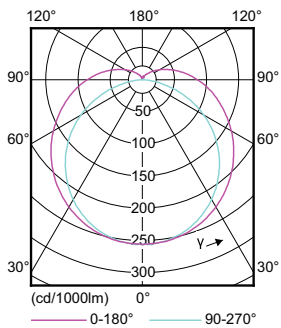

## Dimensional drawing

TLED 120V 24-54W 3600lm 3000K G5

Product	D1	D2	A1	A2	A3
24T5 LED/HO/48-3000 IF	15.2 mm	17.8 mm	1147.8 mm	1154.9 mm	1162 mm
10/1					

## Photometric data

General Lighting Layout