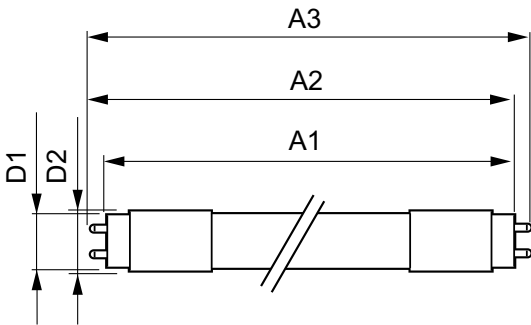

LED InstantFit Lamps

Material Nr. (12NC)	929001283704
Net Weight (Piece)	0.170 kg
Model Number	9290012837

Warnings and Safety

- Perform a visual inspection to ensure lamp holders (or sockets) are not damaged or loose. If the lamp holders (or sockets) are damaged, corroded, charred, blackened or loose, contact a qualified electrician for proper replacement.
- Please refer to the ballast compatibility guide located at www.philips.com/instantfit.

Dimensional drawing

TLED 120V 24-54W 3600lm 3000K G5