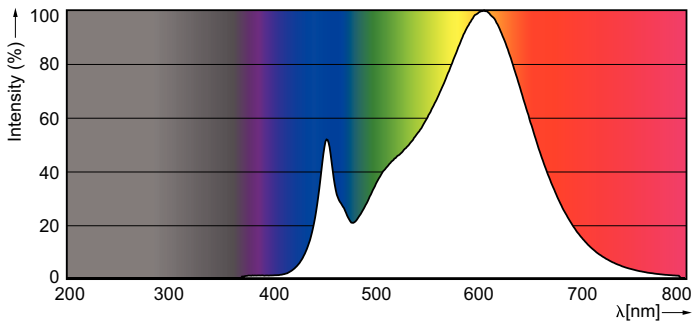

Photometric data

General Lighting Layout