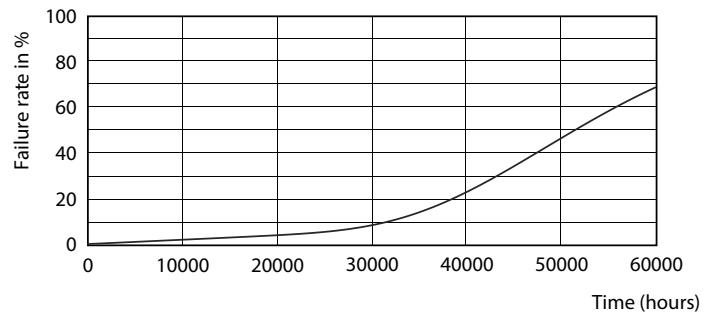

## Photometric data

High Intensity 40W E39 ED-28 Clear 3000K

## Lifetime

High Intensity 40W E39 ED-28 Clear 2700-4000K

High Intensity 40W E39 ED-28 Clear 2700-4000K