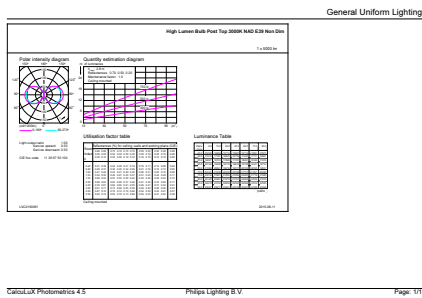

Photometric data

High Intensity 40W E39 ED-28 Clear 3000K