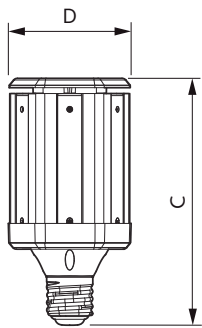

## Product data

General Information	
Cap-Base	E39 [ Single Contact Mogul Screw]
Nominal Lifetime (Nom)	50000 h
Switching Cycle	50000X
Technical Type	40-100W
Light Technical	
Color Code	730 [ CCT of 3000K]
Initial lumen (Nom)	5000 lm
Luminous Flux (Rated) (Nom)	5000 lm
Correlated Color Temperature (Nom)	3000 K
Luminous Efficacy (Rated) (Nom)	125.00 lm/W
Color Consistency	ANSI

## Dimensional drawing

H L Bulb 40W-100W 5000lm 3000K E39 ND

Product	D	C
40ED28/LED/730/ND 120-277V 4/1	105 mm	211 mm