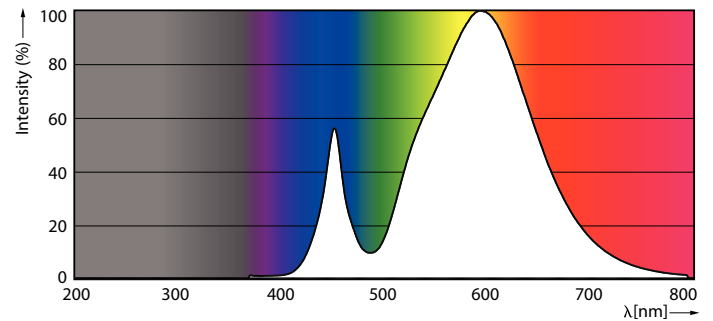

## Product data

General Information	
Cap-Base	E39 [ Single Contact Mogul Screw]
Nominal Lifetime (Nom)	50000 h
Switching Cycle	50000X
Technical Type	40-100W
Light Technical	
Color Code	730 [ CCT of 3000K]
Initial lumen (Nom)	5000 lm
Luminous Flux (Rated) (Nom)	5000 lm
Correlated Color Temperature (Nom)	3000 K
Luminous Efficacy (Rated) (Nom)	125.00 lm/W
Color Consistency	ANSI

Color Rendering Index (Nom)	70
LLMF At End Of Nominal Lifetime (Nom)	70 %
Operating and Electrical	
Input Frequency	50 to 60 Hz
Power (Rated) (Nom)	40 W
Lamp Current (Nom)	360 mA
Wattage Equivalent	100 W
Starting Time (Nom)	0.5 s
Warm Up Time to 60% Light (Nom)	0.5 s
Power Factor (Nom)	0.9
Voltage (Nom)	120-277 V

## Photometric data

High Intensity 40W E39 ED-28 Clear 3000K