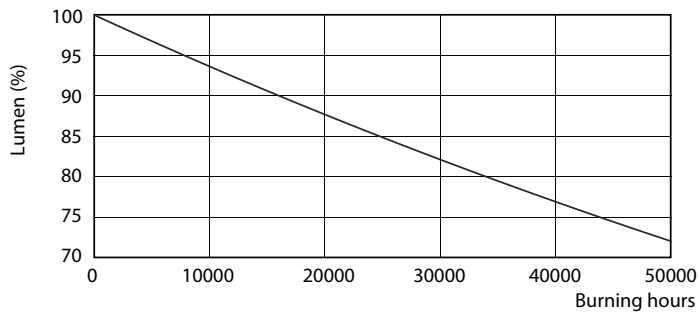

Lifetime

High Intensity 40W E39 ED-28 Clear 2700-4000K