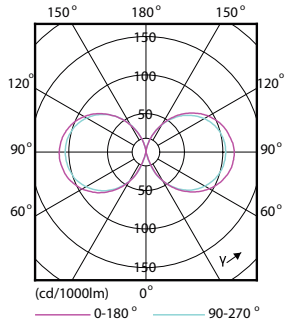

TrueForce LED Public (Urban/Road – HPS/MH)

Photometric data

High Intensity 40W E39 ED-28 Clear 3000K