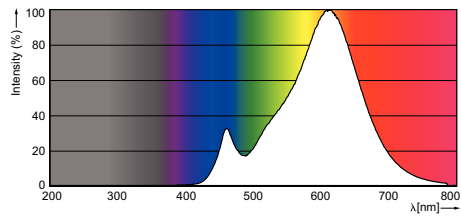

Photometric data

© 2016 Philips Lighting Holding B.V.
All rights reserved.

Specifications are subject to change without notice. Trademarks are the property of Koninklijke Philips N.V. (Royal Philips) or their respective owners.

www.philips.com/lighting

2016, May 25
data subject to change