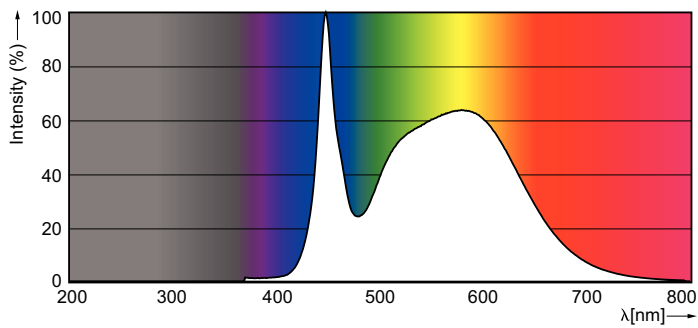

Photometric data

General Uniform Lighting