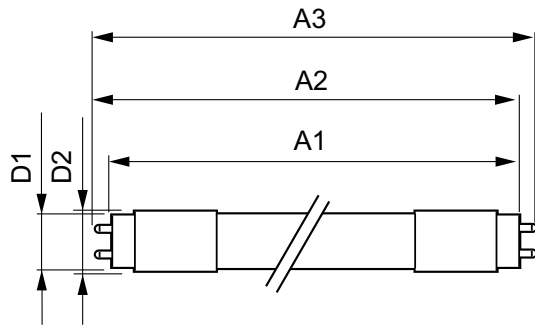

LED InstantFit Lamps

Approbation Marks	CE marking UL certificate RoHS compliance KEMA
	Keur certificate
Energy Consumption kWh/1000 h	14.5 kWh
Product Data	
Order product name	12T8/48-5000 IF 10/1
EAN/UPC - Product	046677453619

Dimensional drawing

LEDtube 1200mm 12W G13/850

Product	D1	D2	A1	A2	A3
12T8/48-5000 IF 10/1	25.68 mm	28 mm	1198.0 mm	1205.0 mm	1212.0 mm

Photometric data

General Uniform Lighting

LED InstantFit Lamps