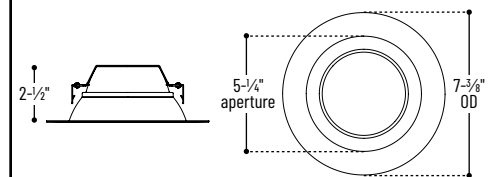

Delivered lumens will vary depending on trim type

PRODUCT IMAGES AND DIMENSIONS

NOXAC-5632 / NOX-560R-W White Oversize Ring
NOXAC-5632 / NOX-56EYELIDW White Eyelid

5"/6" AC Onyx LED Retrofit Baffle

Lumens / Wattage / Color Temperature / Finish