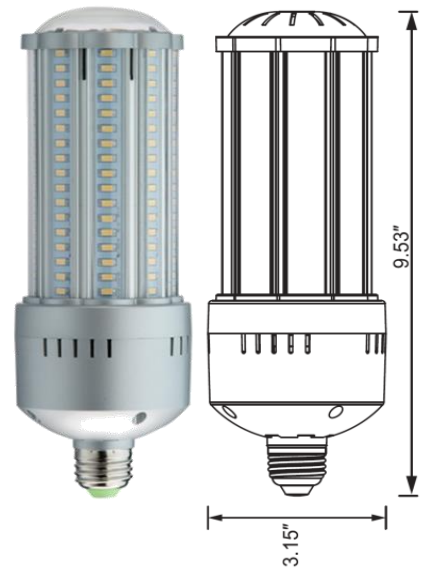

LED-8033E 38W LED for HID Retrofit for Post Top / Area

Models

LED-8033EXX, 120-277VAC, cULus, 3000K, 4000K or 5700K CCT, E26

LED-8033EXXC, 347VAC, cUL, 3000K, 4000K or 5700K CCT, E26

Features

- > 32W LED Replaces 150W MH or HPS HID Lamps
- > UL approved for damp environments and enclosed fixtures
- > Advanced active cooling: Active cooling and dynamic temperature control
- > 50,000 hour rated LED life (supported by LM80 and ISTMT reports (see website))
- > 5 Year Limited Warranty - see website for details
- > Rated for enclosed fixture

Technical Specifications

Models US/CAN	LED-8033E30	LED-8033E42	LED-8033E57	LED-8033E30C	LED-8033E42C	LED-8033E57C
	USA			Canada		
	3000K	4000K	5700K	3000K	4000K	5700K
Power Consumption	38 watts					
Replaces	150 MH/HPS					
Mounting	E26					
Voltage	120-277VAC			347VAC		
LED Type	153 Samsung #5630 SMD					
Beam Angle	360°					
Dimmable	No					
Operating Temp	-40°F - +122°F					
Rated R70 Life	Up to 50,000 Hrs.					
Warranty	5 Year Limited*					
LM79 Specifications	Yes	Yes	Yes	No	Yes	Yes
Power (W)	36.8	38.6	38	38	38.6	38
CCT	3026	3972	5514	3000	3972	5514
Light Output	4113	4760	4781	3890	4760	4781
Efficacy	112.8	123	125.7	99.9	123	125.7
THD @ 277V	19.87%	5.61%	9.54%	n/a	5.61%	9.54%
PF @ 277V	0.92	0.918	0.924	>.90	0.918	0.924
CRI:	82.3	84.1	86	81	84.1	86
R9	7	17	27	n/a	17	27
Duv	-0.000896	0.000148	-0.00151	-0.000896	0.000148	-0.00151
Packaging	9/ Master Carton					
Unit	4.7" x 4.7" x 11.42" 1.58 lbs.					
Master	14.8" x 14.7" x 9.7" 15.4 lbs.					

Mounting Orientation			Minimum Fixture Size Requirements (inches)	
Base Up	Base Down	Horiz	Length	Width
			11.53	5.15
Approved	Approved	Approved	Height	5.15
			Cu. Inches	305.8

188 S. Northwest Highway • Cary, IL 60013