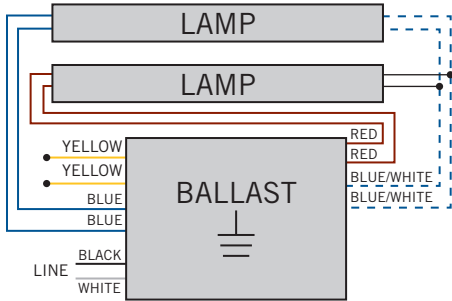

#### STANDARD LEAD LENGTHS\*

WHITE	24"
BLACK	24"
RED	60"
BLUE	60"
YELLOW	60"
BLUE/WHITE	60"

Lead wires are 18 AWG 105°C/600V, solid copper.

**CASE MATERIAL:** Metal

\*Consult Keystone for special lead length requirements.

**FOR INSTALLATION PURPOSES**

Ballast can drive 2 or 3 T12HO lamps in any combination from 8'-24'.

Ballast can drive 2 or 3 T8HO lamps in any combination from 8'-18'.

**WIRING DIAGRAMS**

Two Lamp Application, Cap Off  
Unused Leads Individually