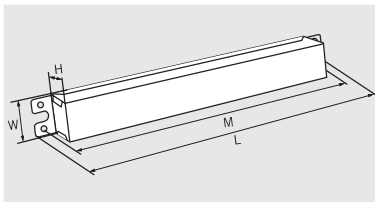

#### CASE DIMENSIONS

LENGTH	11.73"
WIDTH	3.09"
HEIGHT	1.83"
MOUNTING	11.07"
CASE STYLE	L32