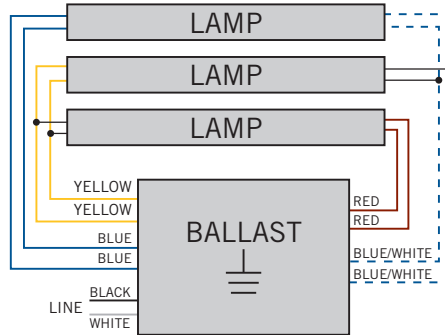

#### STANDARD LEAD LENGTHS\*

WHITE	24"
BLACK	24"
RED	60"
BLUE	60"
YELLOW	60"
BLUE/WHITE	60"

Lead wires are 18 AWG 105°C/600V, solid copper.

**CASE MATERIAL:** Metal

\*Consult Keystone for special lead length requirements.

**FOR INSTALLATION PURPOSES**

Ballast can drive 2 or 3 T12HO lamps in any combination from 8'-24'.

Ballast can drive 2 or 3 T8HO lamps in any combination from 8'-18'.

**WIRING DIAGRAMS**

Two Lamp Application, Cap Off  
Unused Leads Individually

Three Lamp Application

**HOT SPOT LOCATION**

Actual tc point is noted on each ballast label.

**ORDERING INFORMATION**

ORDER CODE	PACKAGING STYLE	PACK QTY.	ITEM STATUS
KTSE-E-0824-23-1-S-IP	Individually Packaged	1	Quick Ship