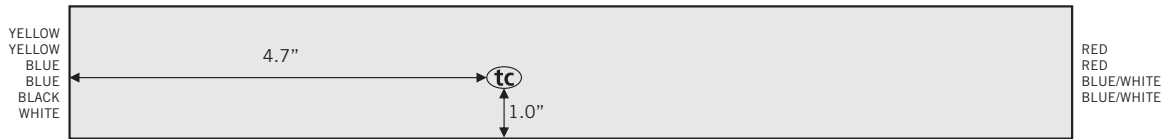

HOT SPOT LOCATION

Actual tc point is noted on each ballast label.

ORDERING INFORMATION

ORDER CODE	PACKAGING STYLE	PACK QTY.	ITEM STATUS
KTSE-E-0824-23-1-S-IP	Individually Packaged	1	Quick Ship