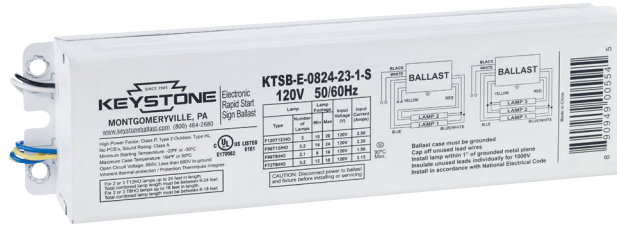

### DESCRIPTION

2-3 Lamps | T8HO or T12HO | 8'-24' Combined Lamp Length | Series Wiring

**STARTING METHOD:** Rapid Start | **INPUT VOLTAGE:** 120VAC ±10% | **LAMP CONNECTION:** Series | **INPUT FREQUENCY:** 60 Hz

### PRODUCT FEATURES

- Sound Rated: A
- Minimum Starting Temperature: -20°F, -30°C
- Maximum Case Temperature: 194°F, 90°C
- Meets FCC Part 18 (Class A) Non-Consumer Limits
- UL, cUL 935 Listed, Class P, Type 2 Outdoor, Type HL
- Open Circuit Voltage: 993V