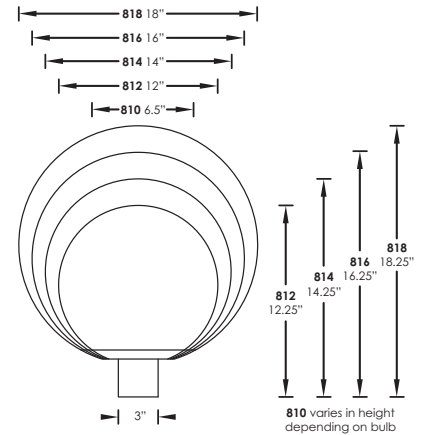

810-818 SERIES

Fitter Only

12" White Globe

14" Clear Globe

16" Bronze Globe

18" Smoke Globe

**STANDARD SPECIFICATIONS**

<b>Housing</b>	Polycarbonate (Specify Finish)
<b>Lens</b>	Acrylic (Specify Type)
<b>Ballast</b>	(i) 120V 60Hz Magnetic NPF (ii) 120V 60Hz Electronic NPF (iii) 120/277V 50/60Hz Electronic HPF (iv) 120 Volt / 60Hz Reactor Magnetic NPF (v) 120/208/240/277V 60Hz HX Magnetic HPF <b>PS</b> (vii) 120/277V 60Hz HX Magnetic HPF <b>PS</b>
<b>Lamp(s)</b>	Incandescent Lamp(s) Not Included All Other Lamp(s) Included
<b>Certification</b>	Wet Location Listed

**REPLACEMENT PARTS**

<b>LENS-8121</b>	12" White Acrylic Globe
<b>LENS-8141</b>	14" White Acrylic Globe
<b>LENS-8161</b>	16" White Acrylic Globe
<b>LENS-8181</b>	18" White Acrylic Globe

PIER MOUNTS

PMB

PMW

<b>810   816   818 Series Only</b>	
<b>50M</b> - (1)50W MH E26 (vii)	ADV NL PL PMB PMW SB SL ULT WP
<b>70M</b> - (1)70W MH E26 (v)	ADV NL PL PMB PMW SB SL ULT WP
<b>85C</b> - (1)85W E26 (ii)	PM WP
<b>226GU</b> - (2)26W GU-24 (ii)	ALLK NL PL PMB PMW WP