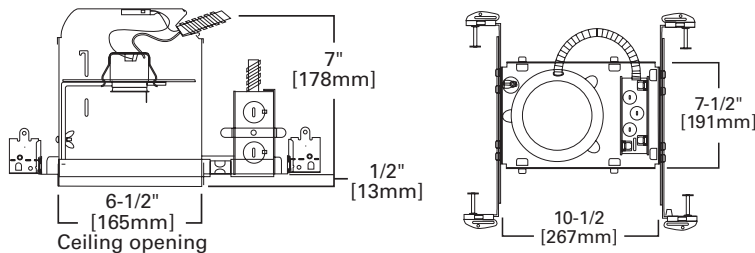

Dimensions

Special Features

- Got-Nail!™ bar hangers
- q-Channel bars with Pass-N-Thru™
- Slide-N-Side™ junction box
- Quick Connect™ push wire nuts
- Air-Tite™ code compliant