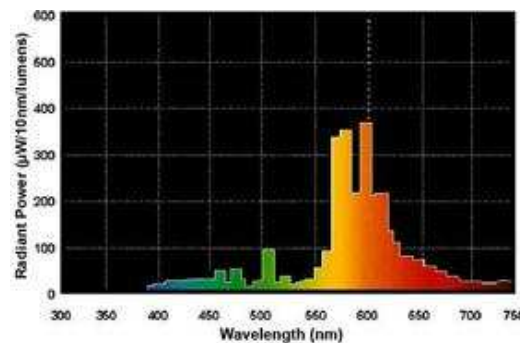

Bulb

Base

[View Larger](#)**PHOTOMETRIC CHARACTERISTICS**

Initial Lumens	16000
Mean Lumens	14400
Nominal Initial Lumens per Watt	106
Color Temperature	2000 K
Color Rendering Index (CRI)	22
Effective Arc Length	1.570000 in (39.878000 mm)

DIMENSIONS

Maximum Overall Length (MOL)	5.7500 in (146.0 mm)
Nominal Length	5.750 in (146.0 mm)
Bulb Diameter (DIA)	2.125 in (53.9 mm)
Light Center Length (LCL)	3.500 in (88.9 mm)

PRODUCT INFORMATION**GRAPHS & CHARTS****Spectral Power Distribution**