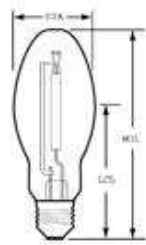

GE Lucalox® High Pressure Sodium B17

**GENERAL CHARACTERISTICS**

Lamp type	High Intensity Discharge - High Pressure Sodium
Bulb	B17
Base	Medium Screw (E26)
Bulb Finish	Clear
Wattage	150
Rated Life (MIN)	24000 hrs
Bulb Material	Hard glass
Lamp Enclosure Type (LET)	Open or enclosed fixtures
LEED-EB MR Credit	43 picograms Hg per mean lumen hour

Bulb

Base

[View Larger](#)**PHOTOMETRIC CHARACTERISTICS**

Initial Lumens	16000
Mean Lumens	14400
Nominal Initial Lumens per Watt	106
Color Temperature	2000 K
Color Rendering Index (CRI)	22
Effective Arc Length	1.570000 in (39.878000 mm)

DIMENSIONS

Maximum Overall Length (MOL)	5.7500 in (146.0 mm)
Nominal Length	5.750 in (146.0 mm)
Bulb Diameter (DIA)	2.125 in (53.9 mm)
Light Center Length (LCL)	3.500 in (88.9 mm)

PRODUCT INFORMATION**GRAPHS & CHARTS****Spectral Power Distribution**