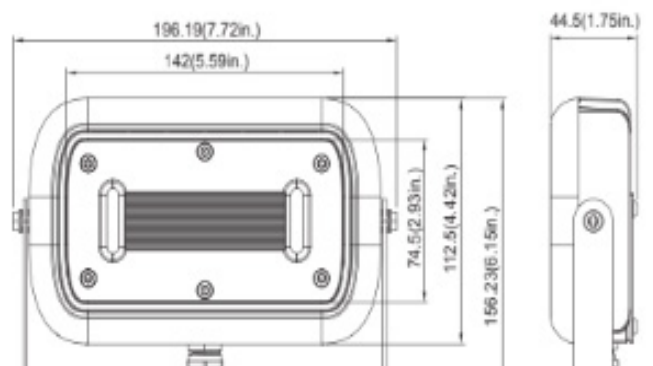

MFD03 Mini Flood Light

FEATURES

- Rugged aluminum housing with UV resistant powder coat finish offers outstanding corrosion protection.
- Lumen output 1500-5400lm with efficacy to 120lm/W
- Three installation for option: 1/2" knuckle mount or trunnion or wall mount
- Wide Flood beam spread 7H x 7V
- Long life LEDs lasting up to 50,000hours
- IP66 rated and suitable for use in ambients from -40°C to 45 °C (-40°F~113°F).
- UL wet location listed and DLC qualified

The MFD03 Mini Flood Light is a premium LED luminaire designed to illuminate Facade, Wall Washing, Landscape lighting, Poster board lighting and Building lighting.

DIMENSIONS

15W(Knuckle Mount)

15W(Trunnion Mount)

30W(Knuckle Mount)

30W(Trunnion Mount)

MFD03 Mini Flood Light

DIMENSIONS

45W(Knuckle Mount)

45W(Trunion Mount)

ORDERING INFORMATION

ORDERING EXAMPLE: MFD15W27V35KBDB77TR