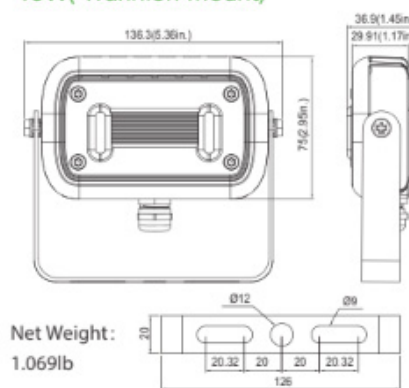

MFD03 Mini Flood Light

FEATURES

- Rugged aluminum housing with UV resistant powder coat finish offers outstanding corrosion protection.
- Lumen output 1500-5400lm with efficacy to 120lm/W
- Three installation for option: 1/2" knuckle mount or trunnion or wall mount
- Wide Flood beam spread 7H x 7V
- Long life LEDs lasting up to 50,000hours
- IP66 rated and suitable for use in ambients from -40°C to 45 °C (-40°F~113°F).
- UL wet location listed and DLC qualified

The MFD03 Mini Flood Light is a premium LED luminaire designed to illuminate Facade, Wall Washing, Landscape lighting, Poster board lighting and Building lighting.

DIMENSIONS

15W(Knuckle Mount)

15W(Trunnion Mount)

30W(Knuckle Mount)

30W(Trunnion Mount)

MFD03 Mini Flood Light

DIMENSIONS

45W(Knuckle Mount)

45W(Trunion Mount)

ORDERING INFORMATION

ORDERING EXAMPLE: MFD15W27V35KBDB77TR