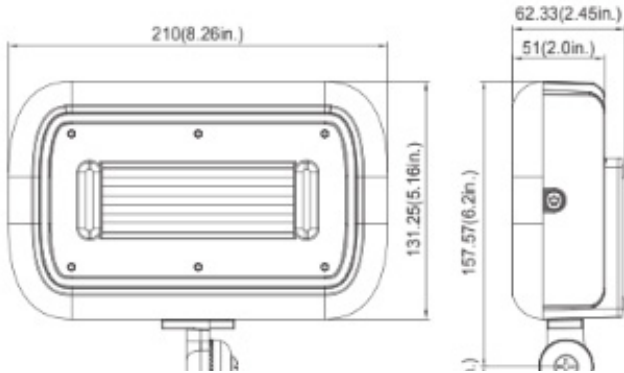

MFD03 Mini Flood Light

FEATURES

- Rugged aluminum housing with UV resistant powder coat finish offers outstanding corrosion protection.
- Lumen output 1500-5400lm with efficacy to 120lm/W
- Three installation for option: 1/2" knuckle mount or trunnion or wall mount
- Wide Flood beam spread 7H x 7V
- Long life LEDs lasting up to 50,000hours
- IP66 rated and suitable for use in ambients from -40°C to 45 °C (-40°F~113°F).
- UL wet location listed and DLC qualified

30W(Knuckle Mount)

30W(Trunnion Mount)

MFD03 Mini Flood Light

DIMENSIONS

45W(Knuckle Mount)

45W(Trunion Mount)

ORDERING INFORMATION

ORDERING EXAMPLE: MFD15W27V35KBDB77TR