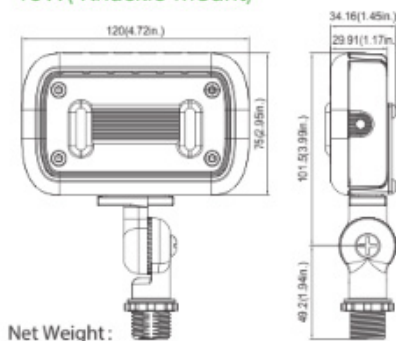

MFD03 Mini Flood Light

FEATURES

- Rugged aluminum housing with UV resistant powder coat finish offers outstanding corrosion protection.
- Lumen output 1500-5400lm with efficacy to 120lm/W
- Three installation for option: 1/2" knuckle mount or trunnion or wall mount
- Wide Flood beam spread 7H x 7V
- Long life LEDs lasting up to 50,000hours
- IP66 rated and suitable for use in ambients from -40°C to 45 °C (-40°F~113°F).
- UL wet location listed and DLC qualified

The MFD03 Mini Flood Light is a premium LED luminaire designed to illuminate Facade, Wall Washing, Landscape lighting, Poster board lighting and Building lighting.

DIMENSIONS

15W(Knuckle Mount)

15W(Trunnion Mount)

30W(Knuckle Mount)

30W(Trunnion Mount)

MFD03 Mini Flood Light

DIMENSIONS

45W(Knuckle Mount)

45W(Trunion Mount)

ORDERING INFORMATION

ORDERING EXAMPLE: MFD15W27V35KBDB77TR