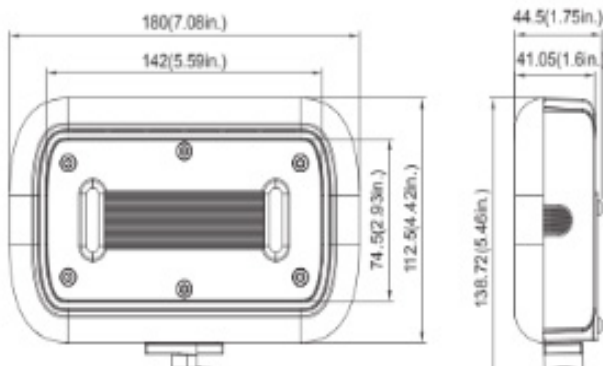

MFD03 Mini Flood Light

FEATURES

- Rugged aluminum housing with UV resistant powder coat finish offers outstanding corrosion protection.
- Lumen output 1500-5400lm with efficacy to 120lm/W
- Three installation for option: 1/2" knuckle mount or trunnion or wall mount
- Wide Flood beam spread 7H x 7V
- Long life LEDs lasting up to 50,000hours
- IP66 rated and suitable for use in ambients from -40°C to 45 °C (-40°F~113°F).
- UL wet location listed and DLC qualified

The MFD03 Mini Flood Light is a premium LED luminaire designed to illuminate Facade, Wall Washing, Landscape lighting, Poster board lighting and Building lighting.

DIMENSIONS

15W(Knuckle Mount)

15W(Trunnion Mount)

30W(Knuckle Mount)

30W(Trunnion Mount)

MFD03 Mini Flood Light

DIMENSIONS

45W(Knuckle Mount)

45W(Trunion Mount)

ORDERING INFORMATION

ORDERING EXAMPLE: MFD15W27V35KBDB77TR