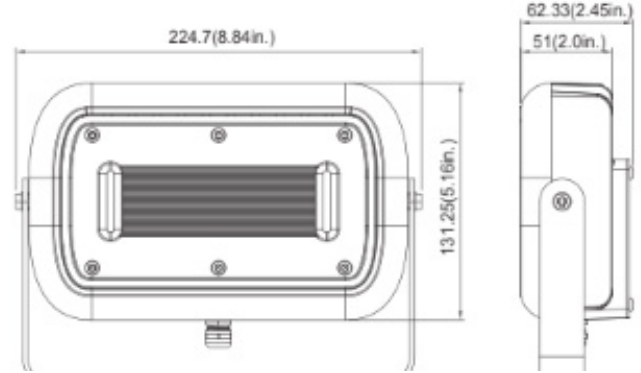

MFD03 Mini Flood Light

FEATURES

- Rugged aluminum housing with UV resistant powder coat finish offers outstanding corrosion protection.
- Lumen output 1500-5400lm with efficacy to 120lm/W
- Three installation for option: 1/2" knuckle mount or trunnion or wall mount
- Wide Flood beam spread 7H x 7V
- Long life LEDs lasting up to 50,000hours
- IP66 rated and suitable for use in ambients from -40°C to 45 °C (-40°F~113°F).
- UL wet location listed and DLC qualified

30W(Knuckle Mount)

30W(Trunnion Mount)

MFD03 Mini Flood Light

DIMENSIONS

45W(Knuckle Mount)

45W(Trunion Mount)

ORDERING INFORMATION

ORDERING EXAMPLE: MFD15W27V35KBDB77TR